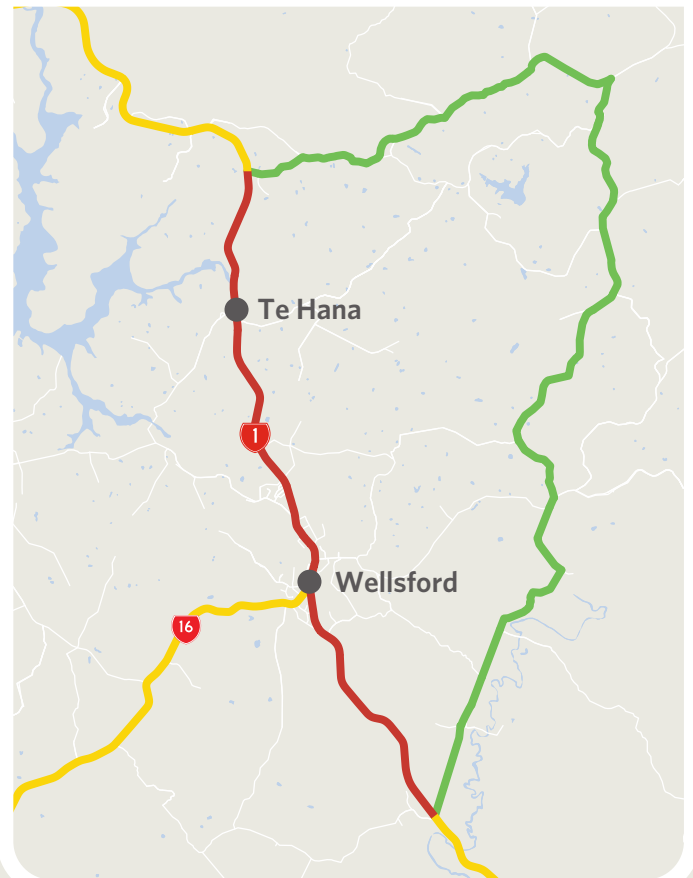

SH1 Te Hana

Road closure and associated work

18 October, night

Stop/Go, 7pm-6am

19-20 October, night

Road closed, 7pm-4am

Detour via Wayby Valley Road,
Waiteitei Road and Mangawhai Road

Te Hana

Whakapirau Rd

Coronation St

Silver Hill Rd

Detour route

Te Hana

Wellsford

16