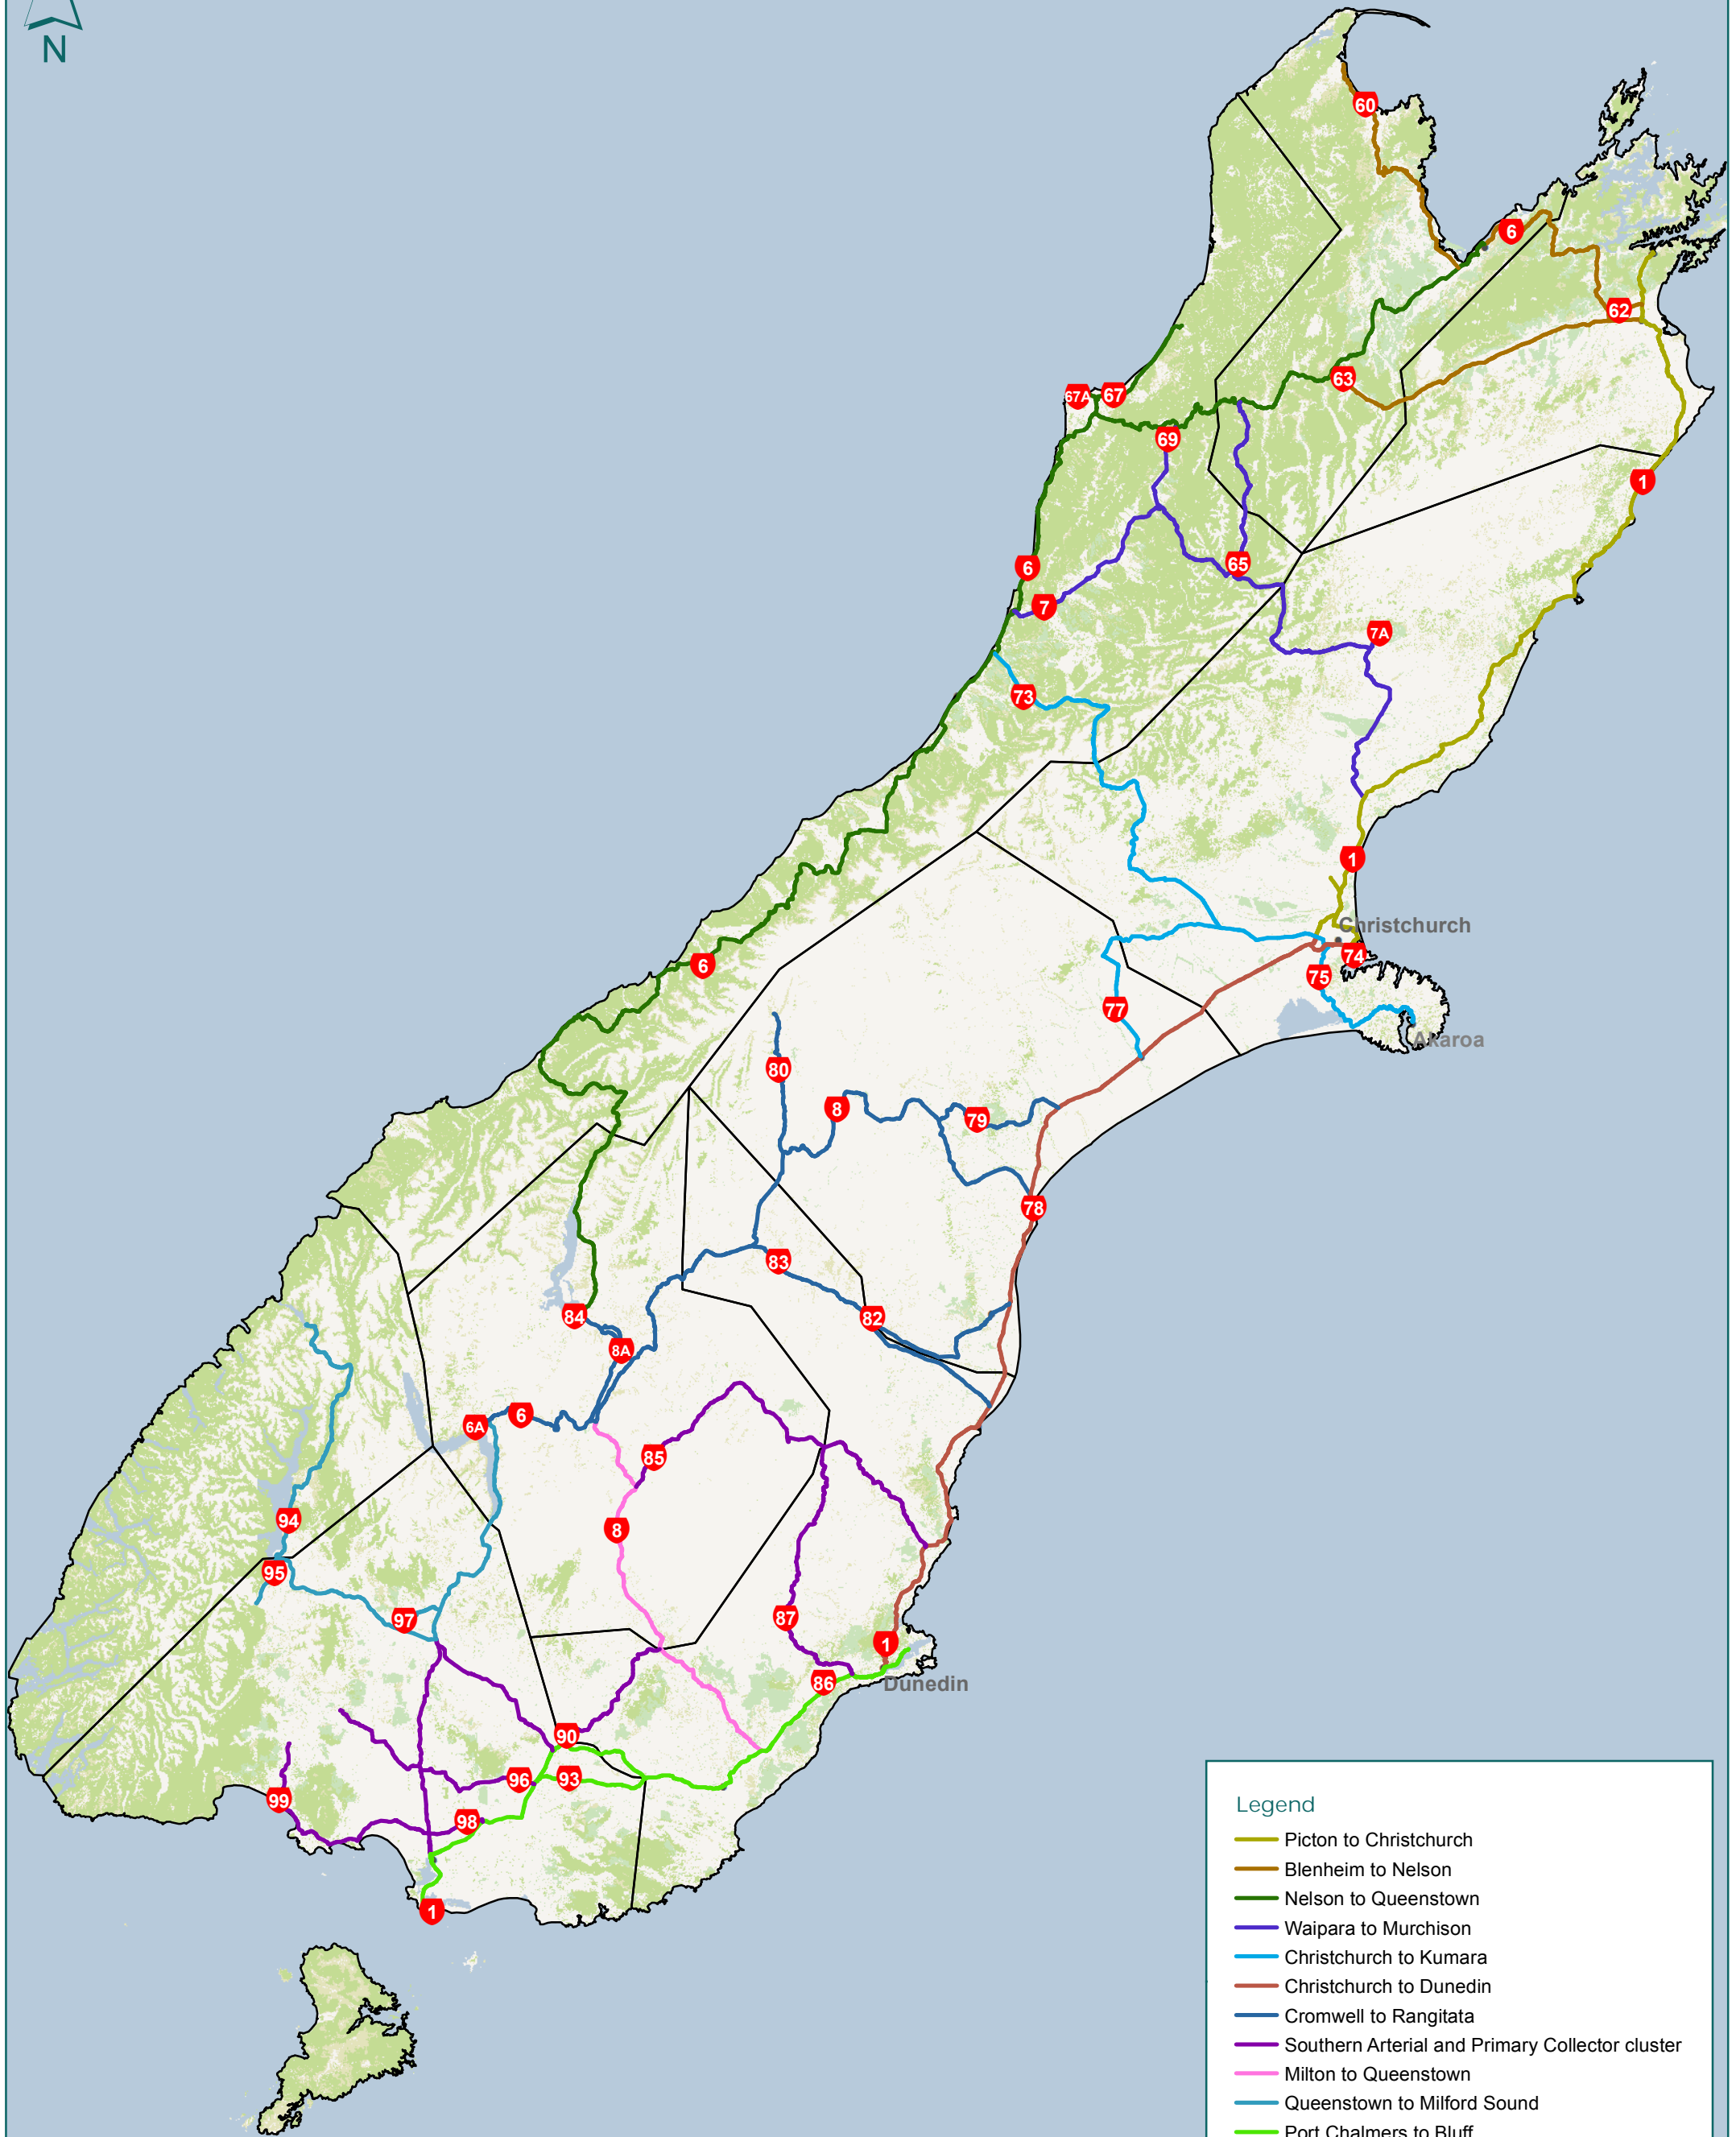

0 40 80 km 28/06/2017

Legend

- Picton to Christchurch
- Blenheim to Nelson
- Nelson to Queenstown
- Waipara to Murchison
- Christchurch to Kumara
- Christchurch to Dunedin
- Cromwell to Rangitata
- Southern Arterial and Primary Collector cluster
- Milton to Queenstown
- Queenstown to Milford Sound
- Port Chalmers to Bluff
- NOC boundaries

0 40 80 km 28/06/2017

All reasonable efforts have been taken by NZTA to ensure the quality and accuracy of the information on this map. NZTA cannot guarantee the completeness of the information and accepts no liability for any loss suffered as a result of reliance on it. The information is not legal or professional advice and may contain information provided by other information providers. Information may be changed, deleted, added to or otherwise amended without notice.