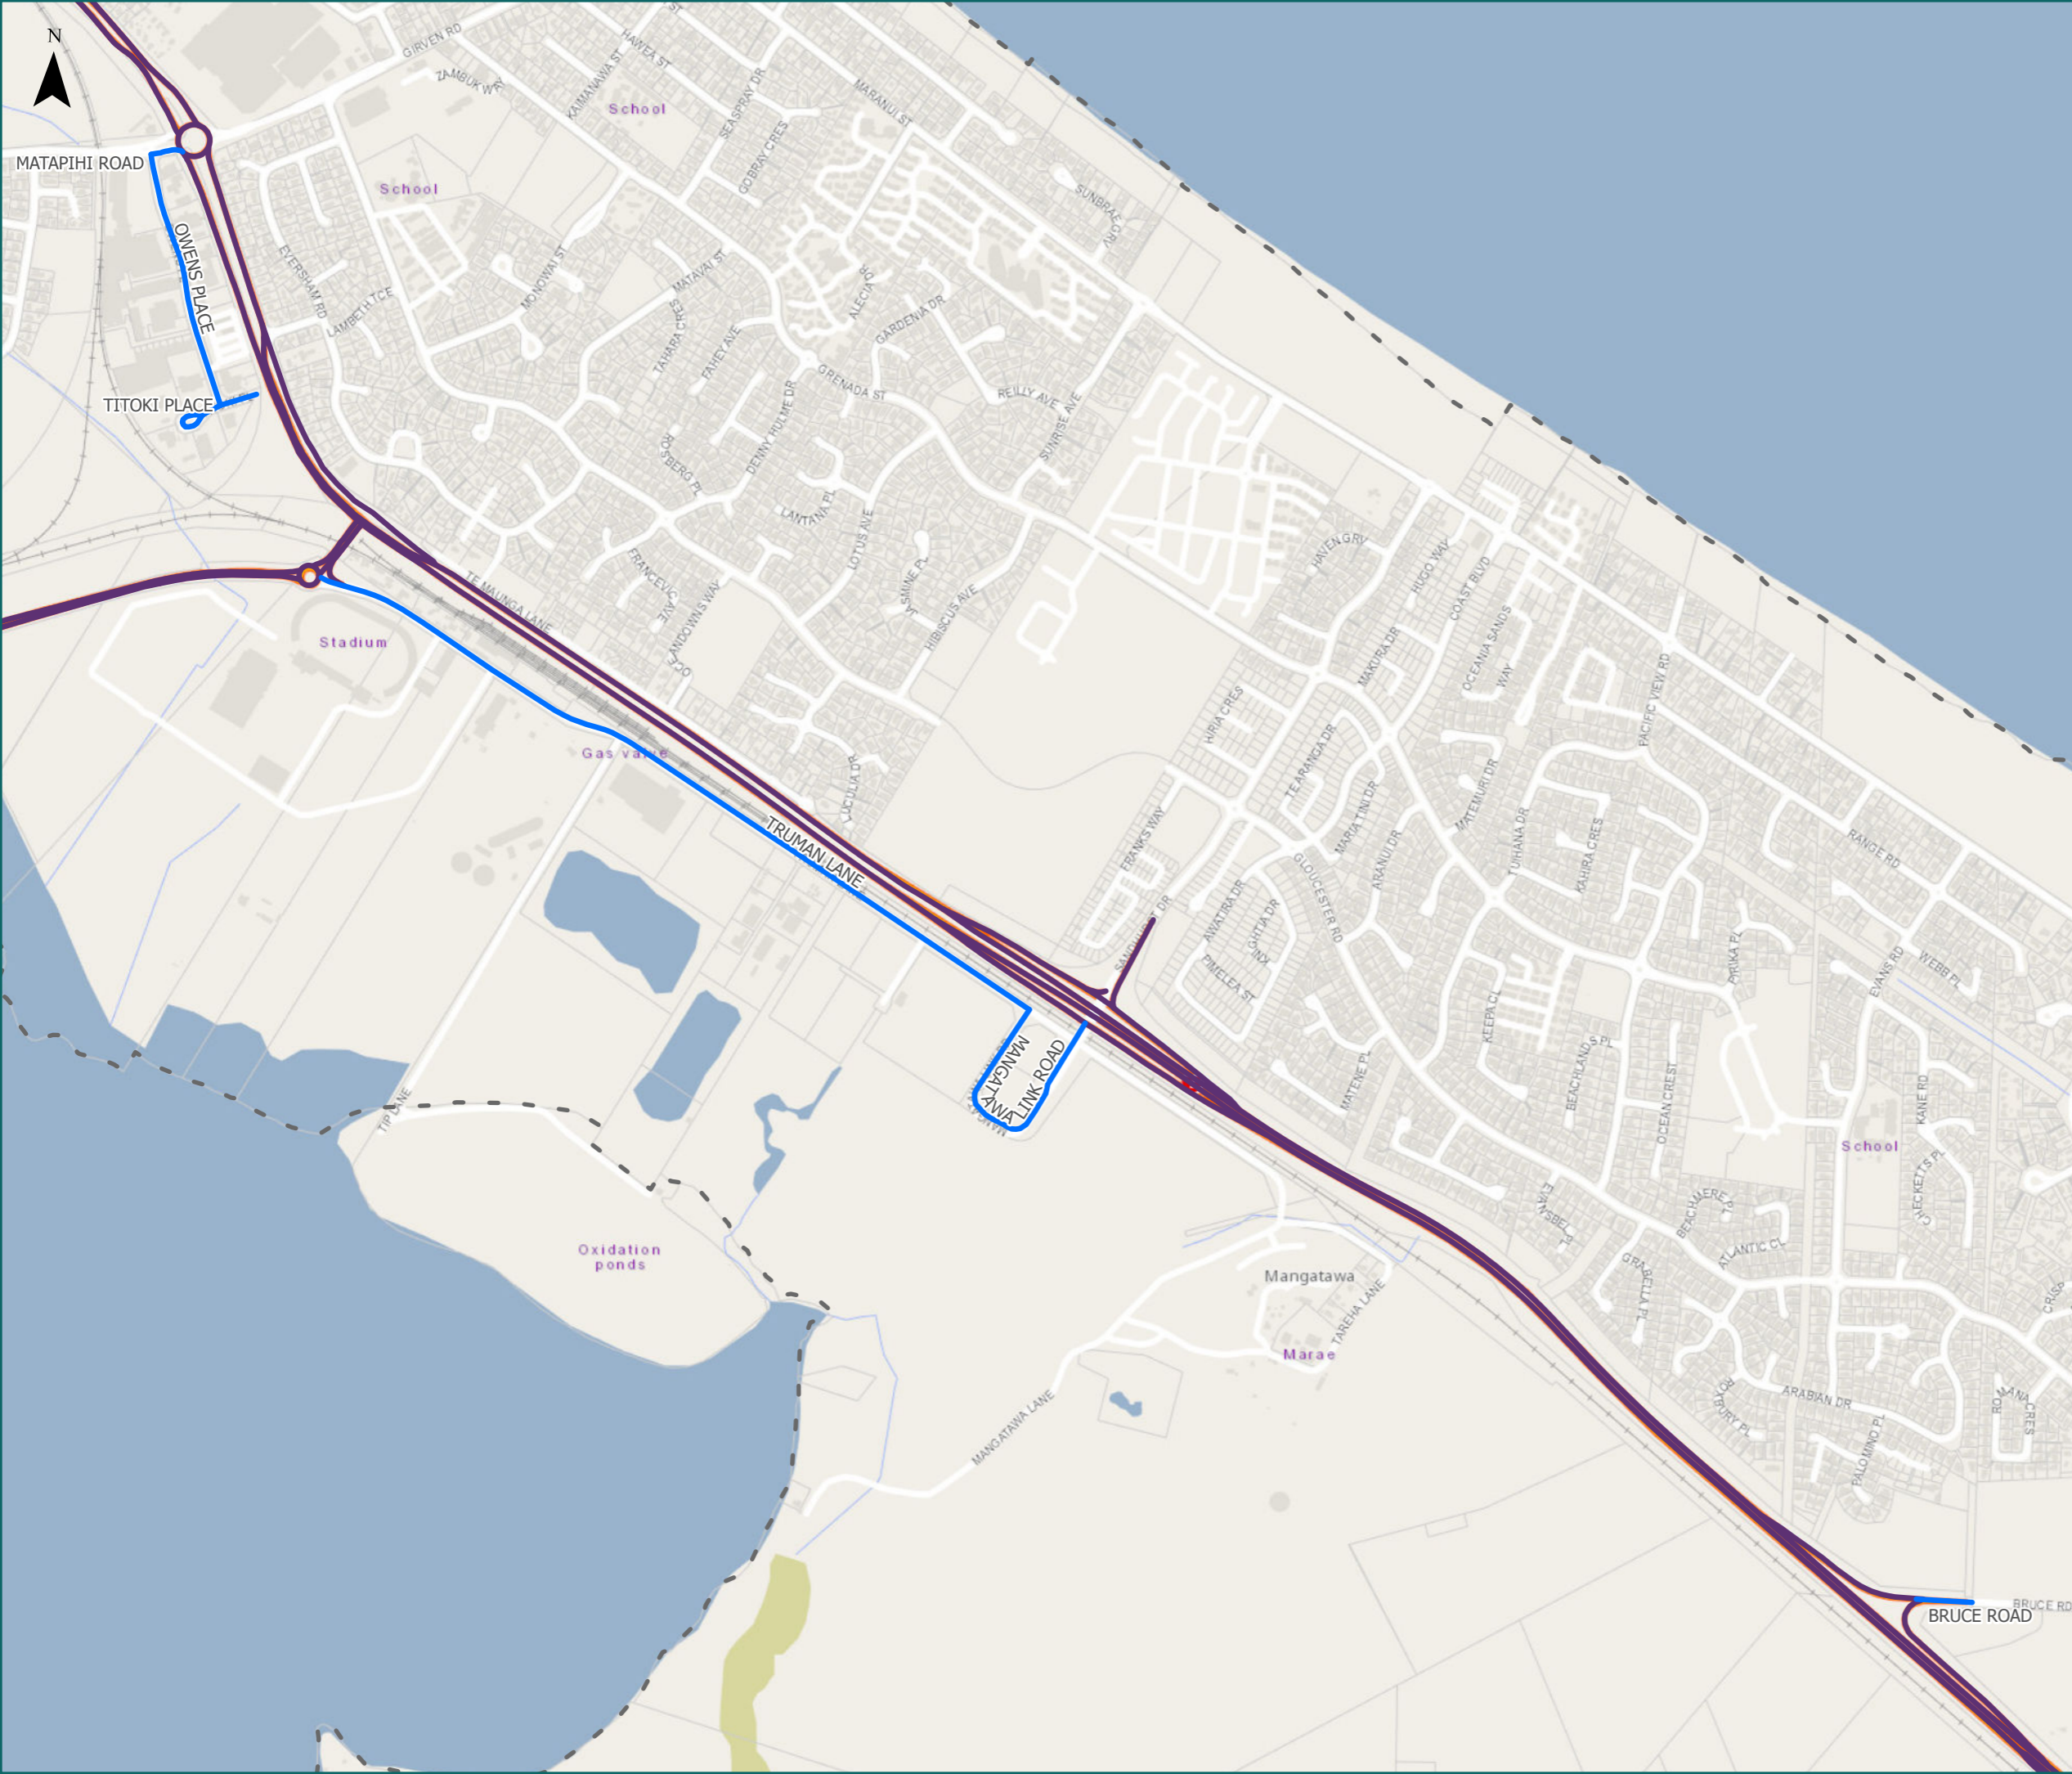

RCA Pre-approved HPMV Routes

Tauranga City

Arataki

Legend

- Local Road
- State Highway
- Territorial Authority Boundary
- Boundary

Page 2 of 10

Road/Street Name	Extent of Road/Street
BRUCE ROAD	Full length
MANGATAWA LINK ROAD	from SH2 to Truman Lane
MATAPIHI ROAD	from Owens Pl to SH2
OWENS PLACE	Full length
TITOKI PLACE	Full length
TRUMAN LANE	from SH 29A to Mangatawa Link Rd