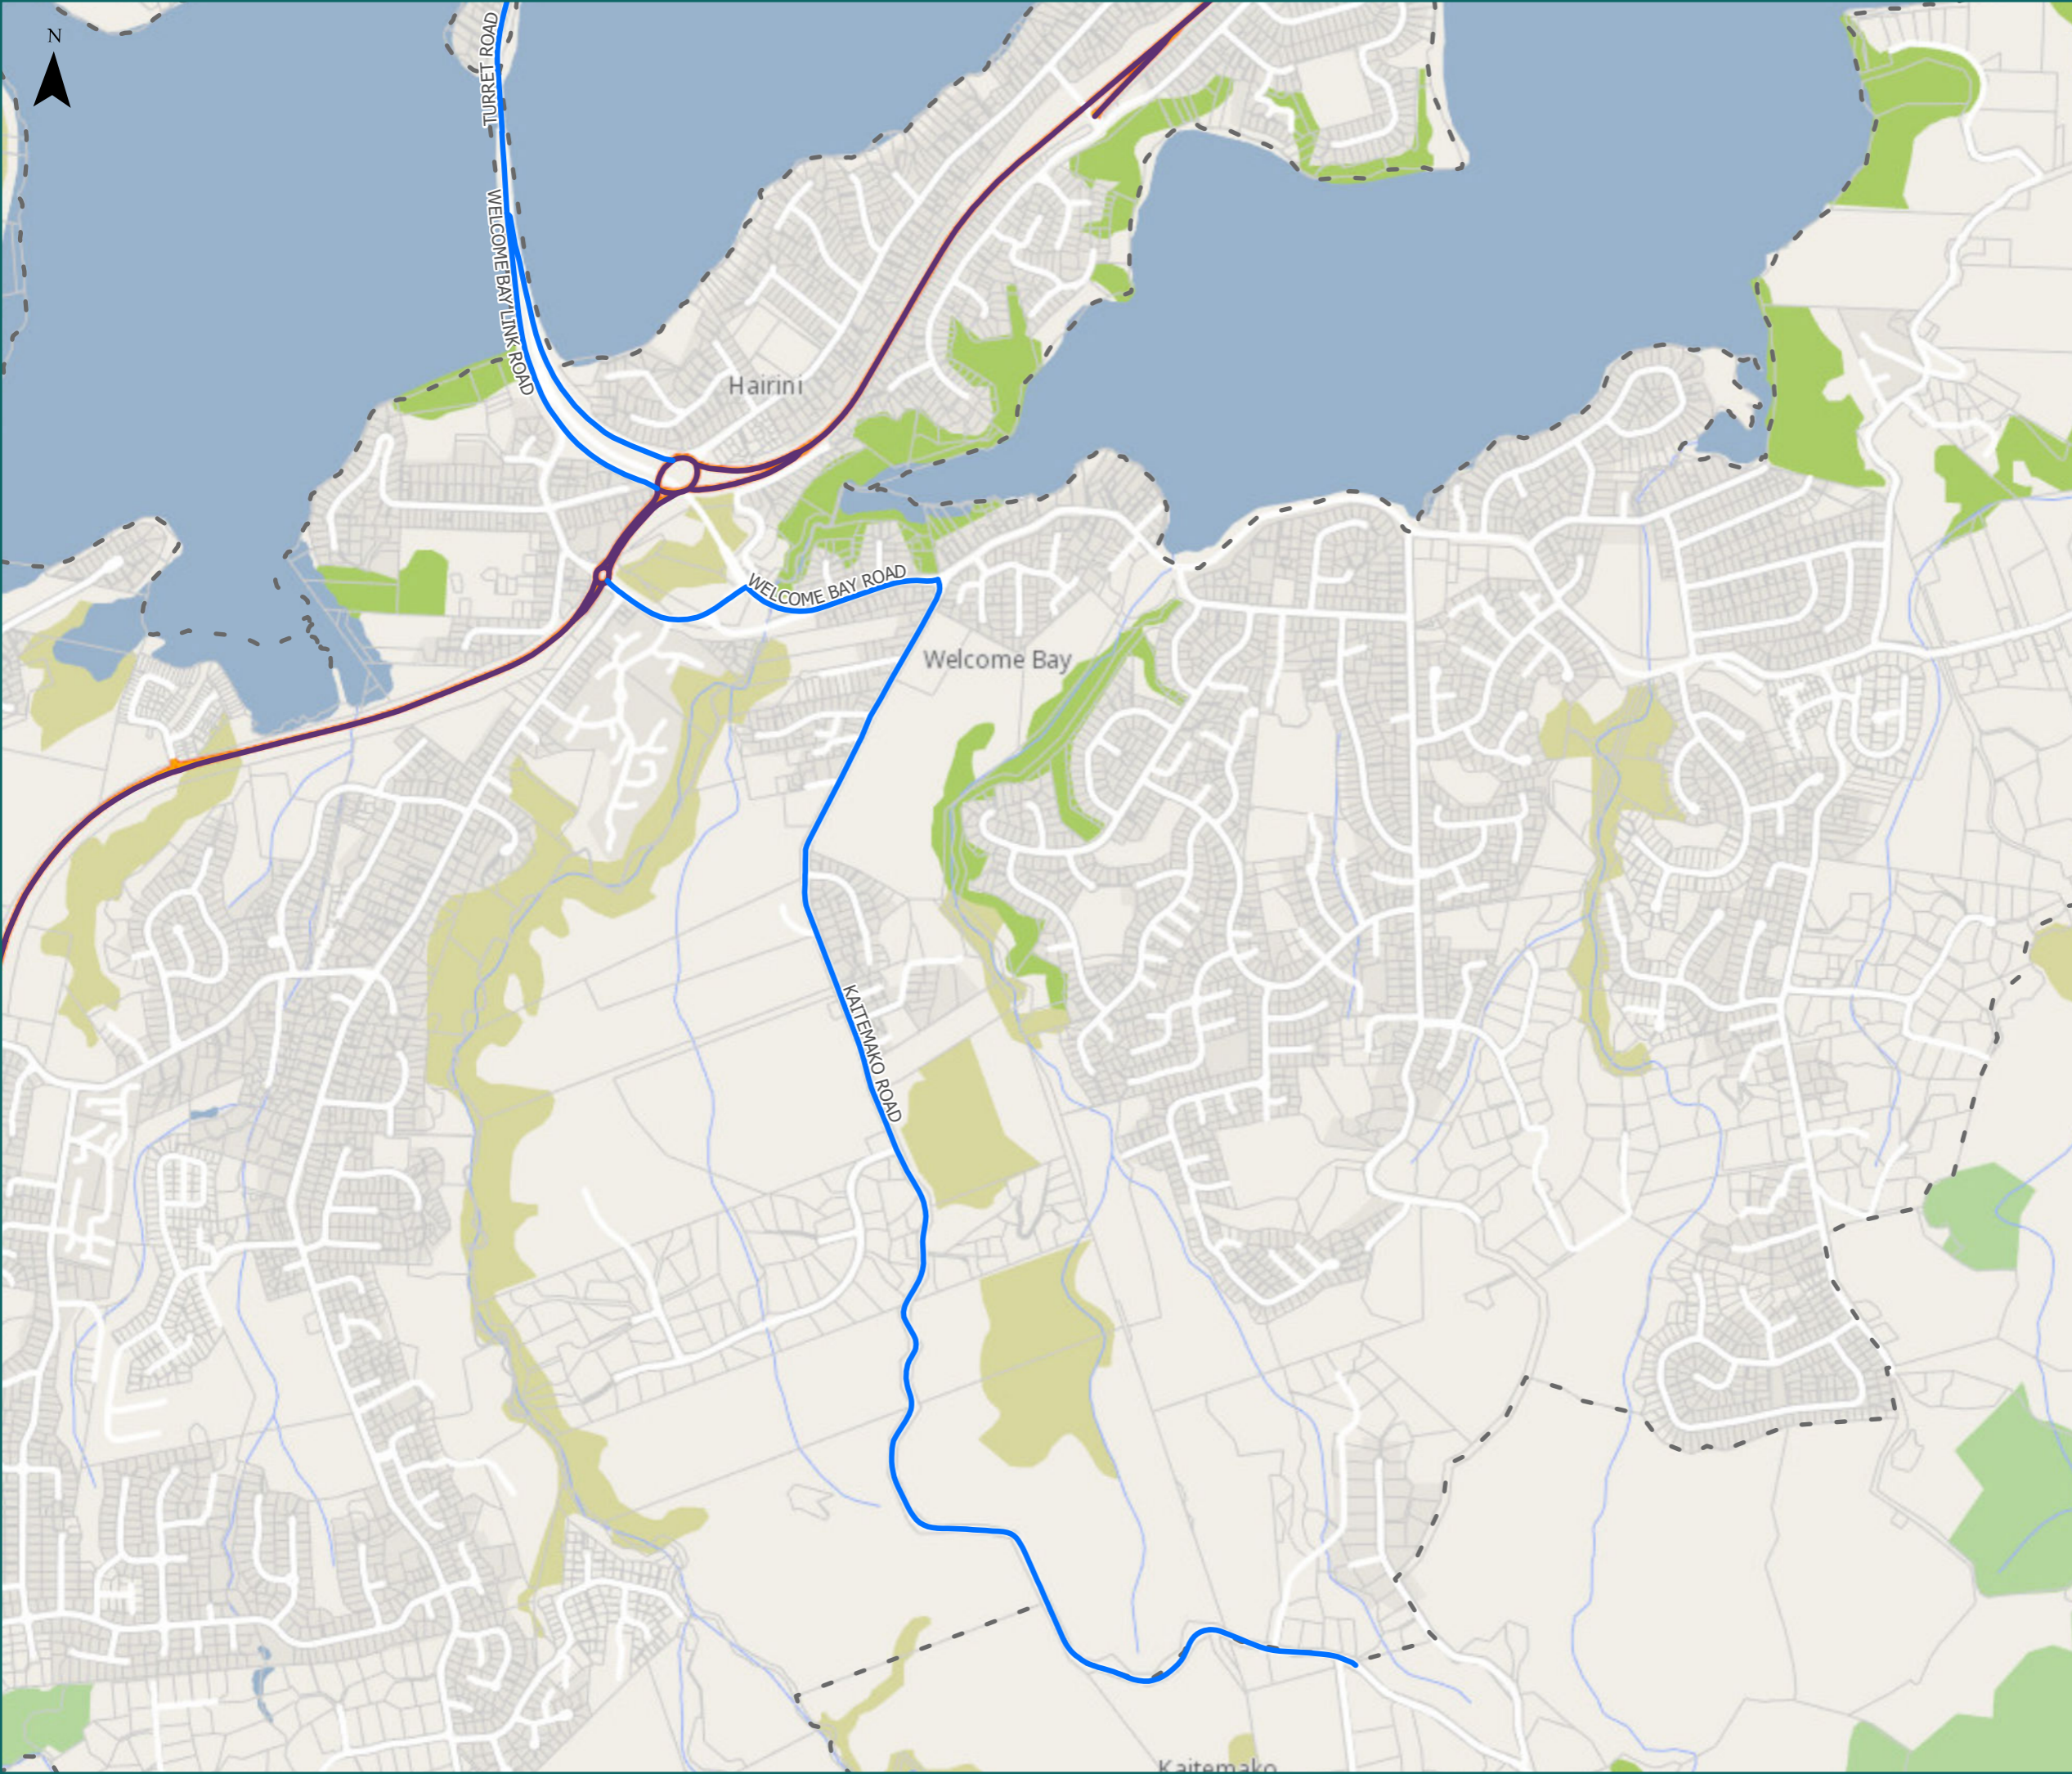

RCA Pre-approved HPMV Routes

Tauranga City

Welcome Bay

Legend

- Local Road
- State Highway
- Territorial Authority Boundary
- Boundary

Page 6 of 10

Road/Street Name	Extent of Road/Street
KAITEMAKO ROAD	Full length
TURRET ROAD	Full length
WELCOME BAY LINK ROAD	from Turret Rd to SH 29A
WELCOME BAY ROAD	from SH 29A to Kaitemako Rd