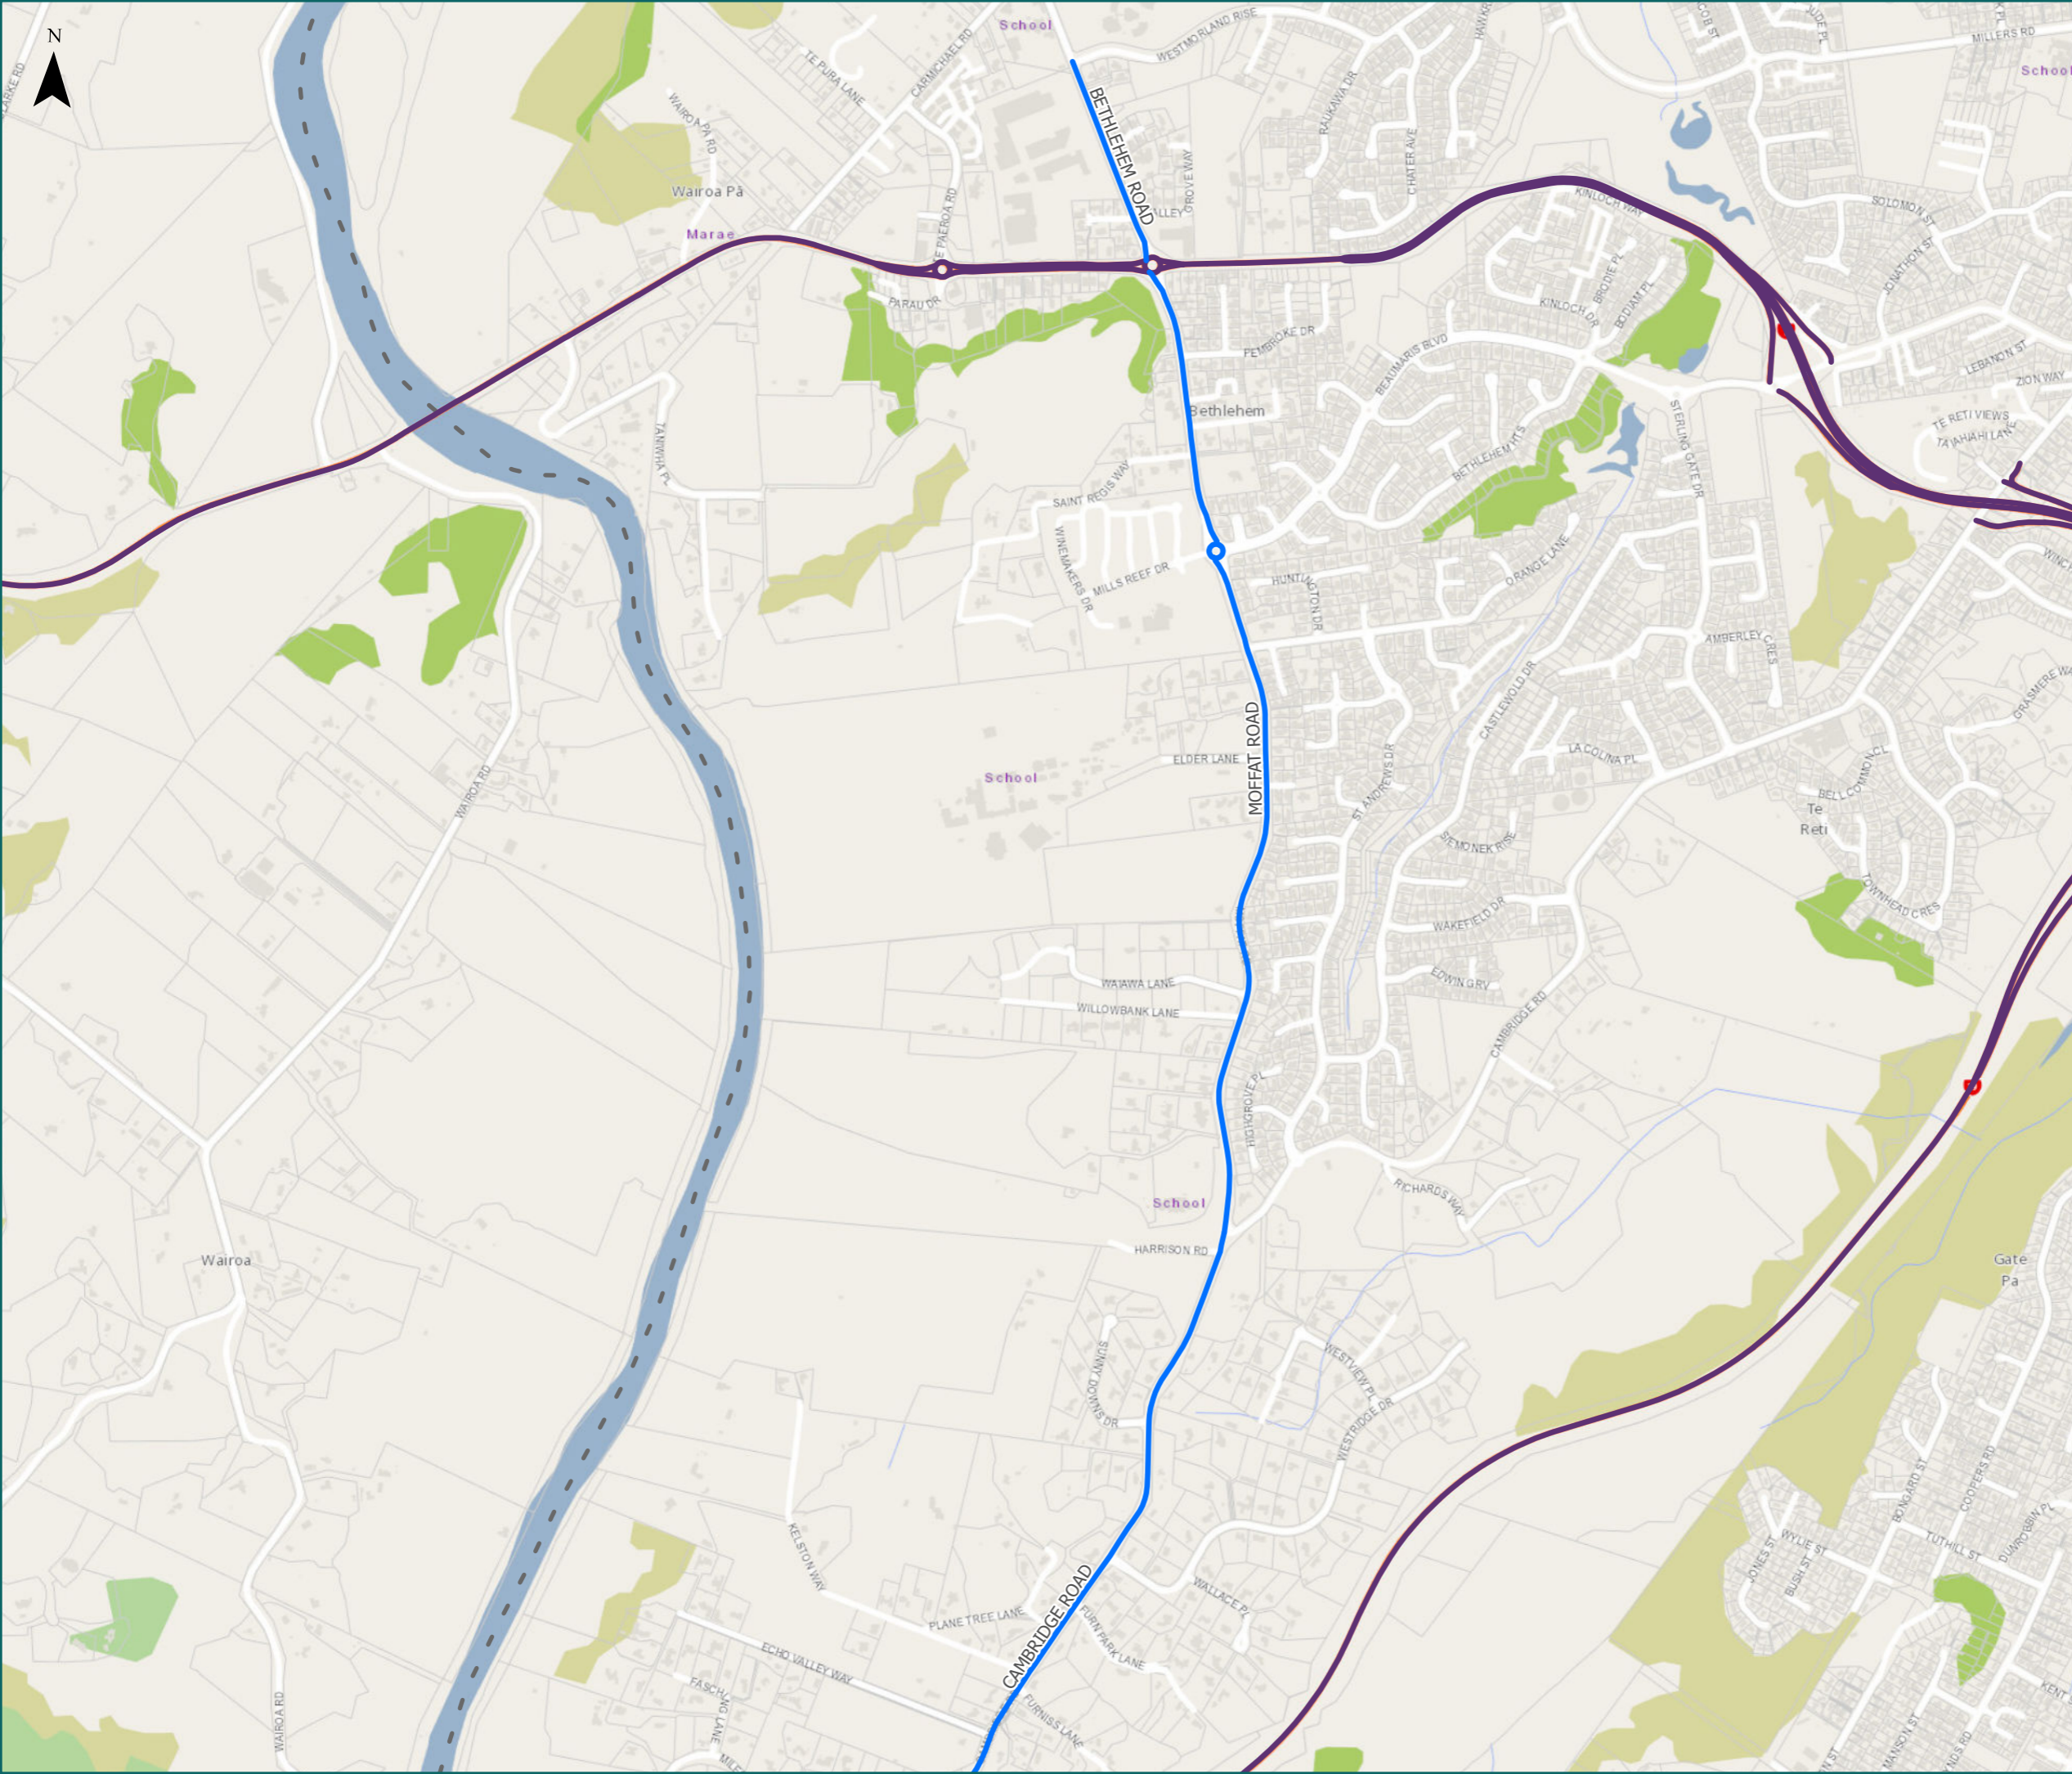

* For the list of roads please refer to the index table in the end of the document.

RCA Pre-approved HPMV Routes

Tauranga City

Brookfield & Tauranga South

Legend

- Local Road
- State Highway
- Territorial Authority
- Boundary

RCA Pre-approved HPMV Routes

Tauranga City

Bethlehem

Legend

- Local Road
- State Highway
- Territorial Authority
- Boundary

Road/Street Name	Extent of Road/Street
BETHLEHEM ROAD	from SH2 to Westmorland Rise
CAMBRIDGE ROAD	from Moffat Rd to SH29
MOFFAT ROAD	Full length

* For the list of roads please refer to the index table in the end of the document.

RCA Pre-approved HPMV Routes

Tauranga City Poike & Greerton

Legend

- Local Road
- State Highway
- Territorial Authority
- Boundary

* For the list of roads please refer to the index table in the end of the document.

Tauranga City Map Index Page

Route Name	Page
ALACH STREET (Full length)	8
AMBER CRESCENT (Full length)	5
ASHLEY PLACE (Full length)	1
AVIATION AVENUE (Full length)	3
BARBERRY STREET (Full length)	5
BETHLEHEM ROAD from SH2 to Westmorland Rise	7
BOEING PLACE (Full length)	3
BRUCE ROAD (Full length)	2
BURETA ROAD from Ngatai Rd to Vale St	4
CAMBRIDGE ROAD from Moffat Rd to SH29	7
CAMERON ROAD from Cornwall St to SH 29A	8
CESSNA PLACE (Full length)	3
CHADWICK ROAD from Cameron Rd to Sherson St	8
CHAPEL STREET (Full length)	4
CROSS ROAD from Keith Allen Drive to END	4
CYPRESS STREET (Full length)	5
DOMAIN ROAD from SH2 to Gravatt Rd	1
ENTERPRISE DRIVE (Full length)	1
FIFTEENTH AVENUE (Full length)	5
GARGAN ROAD (Full length)	10
GLENLYON AVENUE (Full length)	8
GRAVATT ROAD from Domain Rd – first 165m only	1
HOCKING STREET (Full length)	3
HOTUHOTU STREET (Full length)	9
HULL ROAD from Totara St to Newton St	3
JEAN BATTEN DRIVE (Full length)	3
KAITEMAKO ROAD (Full length)	6
KAWEROA DRIVE (Full length)	10
KEAHI RISE (Full length)	10
KEREITI STREET (Full length)	3
KIRIWEHI STREET (Full length)	10
KOROMIKO STREET (Full length)	5