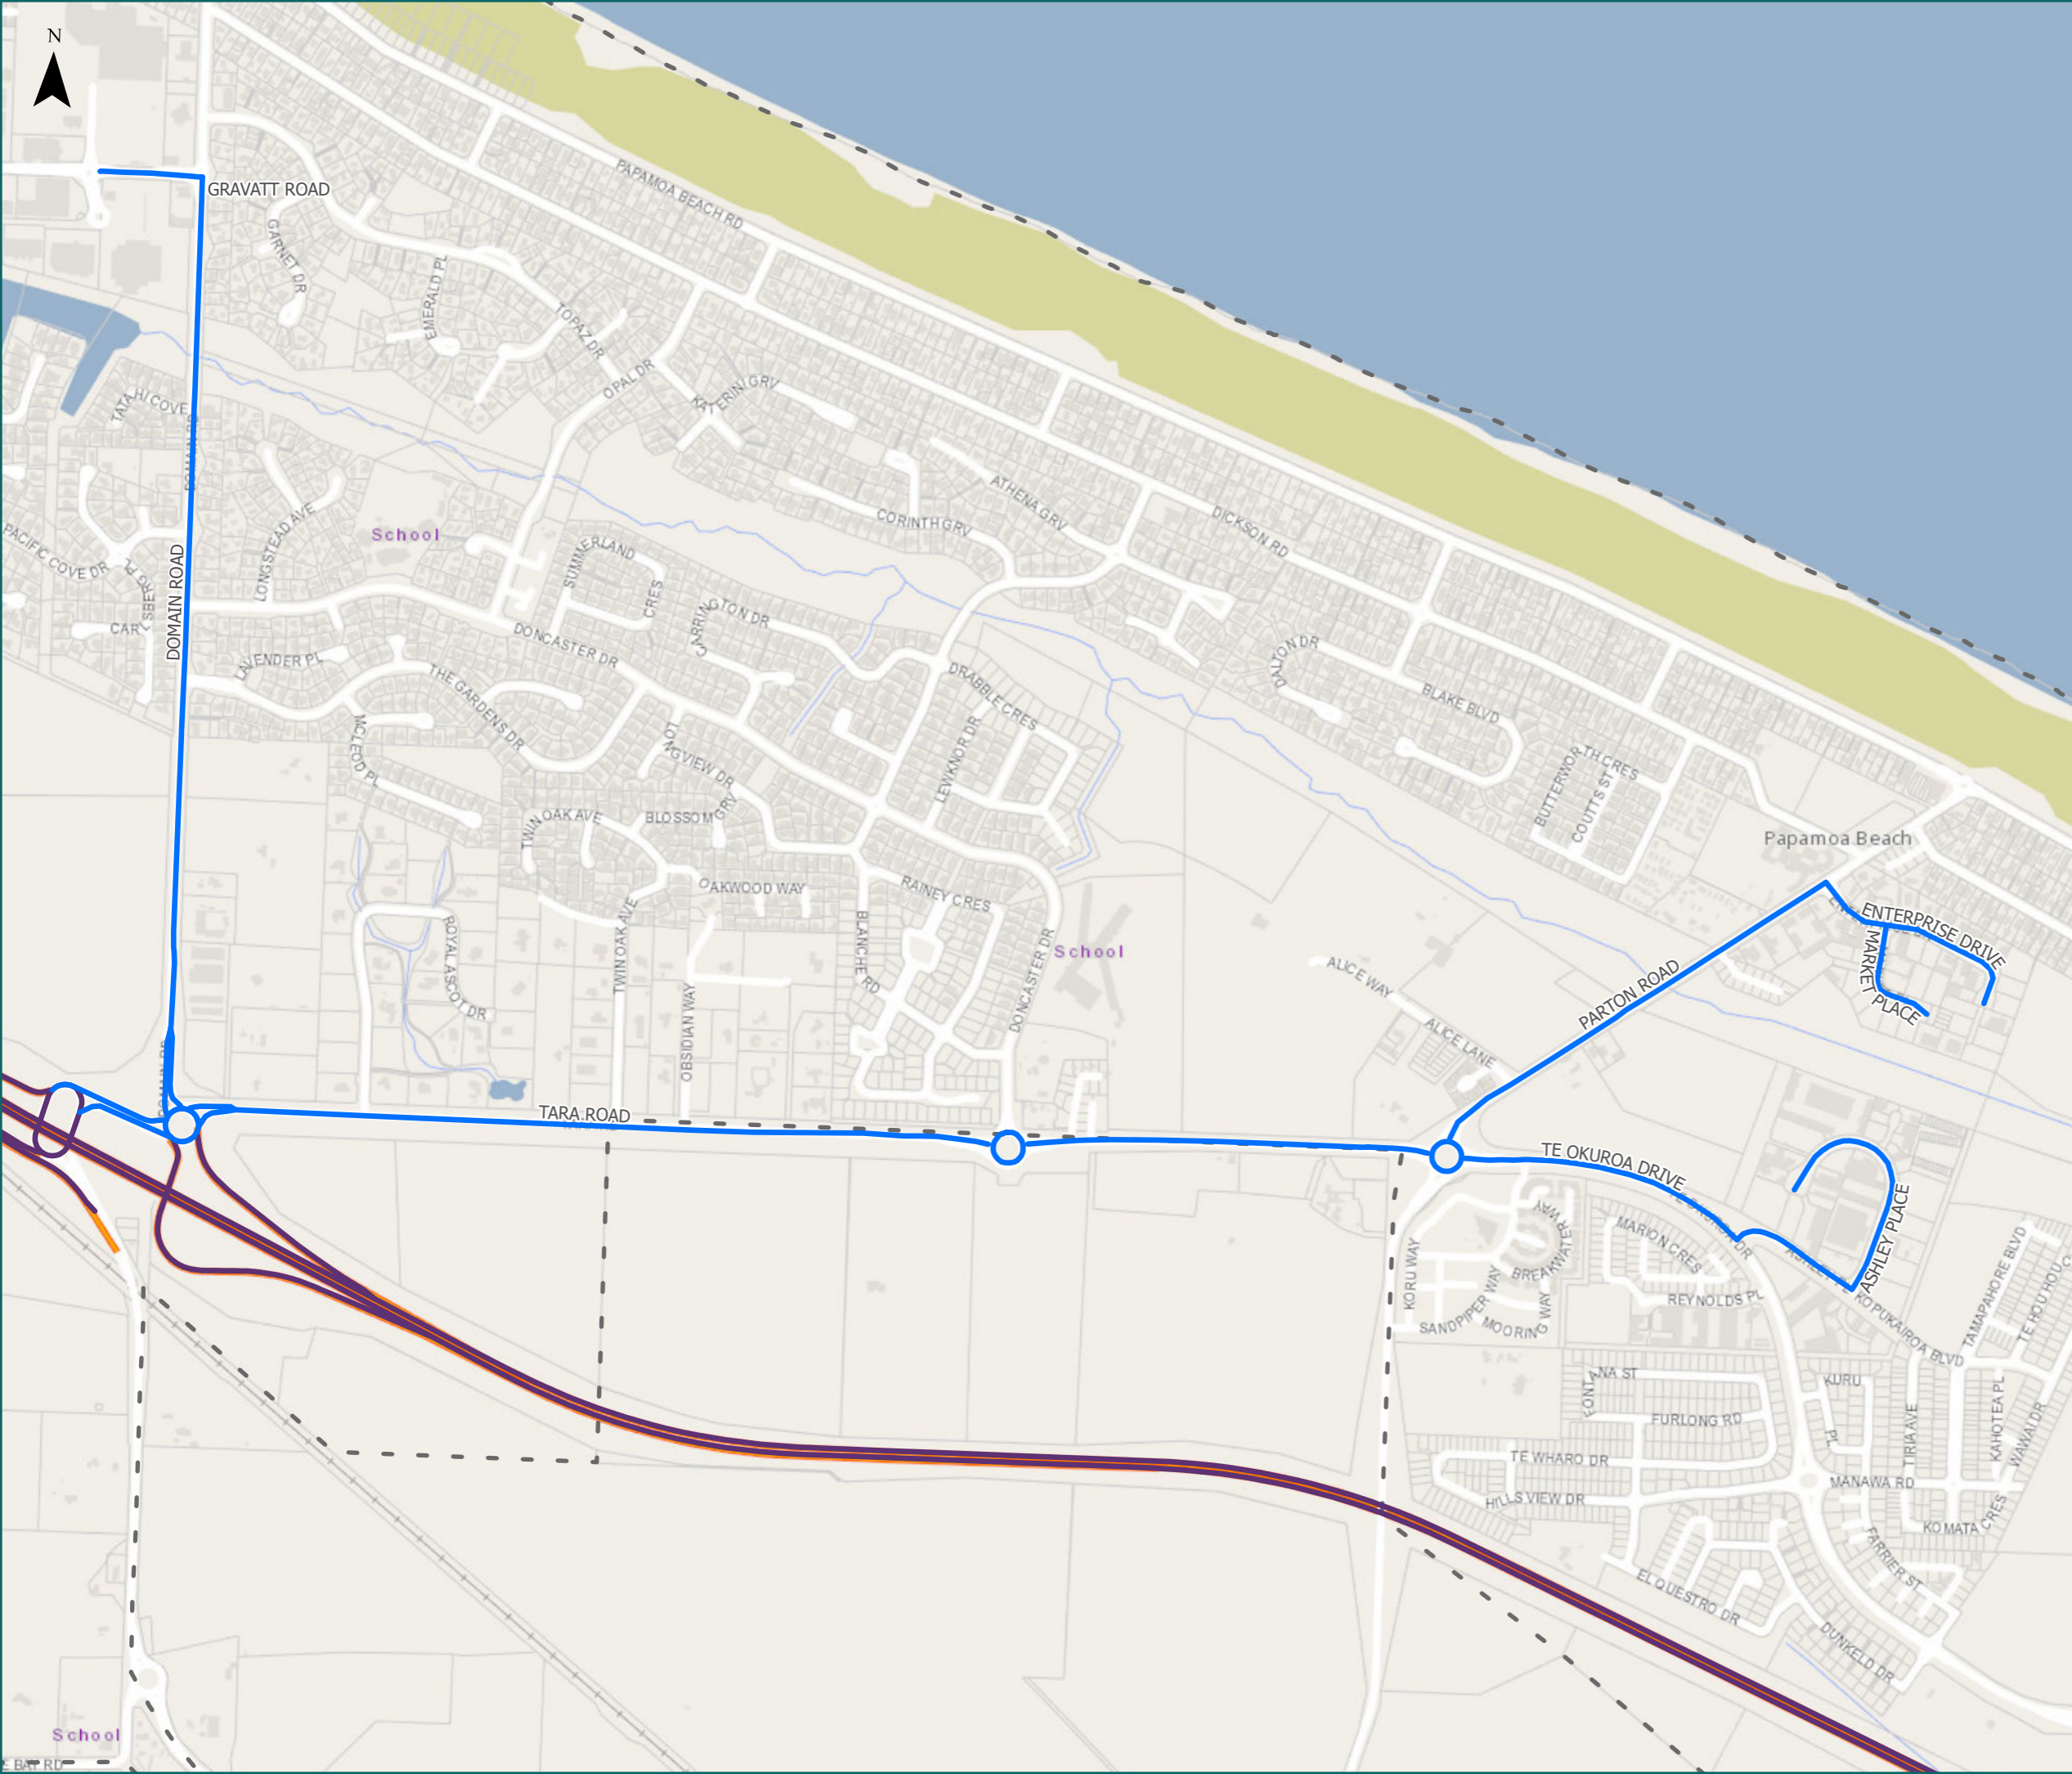

RCA Pre-approved HPMV Routes

Tauranga City Overview

- Legend
- High productivity motor vehicles (HPMV) Routes
 - Local Road
 - Full High Productivity Motor Vehicle Routes (SH)
 - State Highway
 - Territorial Authority Boundary

RCA Pre-approved HPMV Routes

Tauranga City

Papamoa

Legend

- Local Road
- State Highway
- Territorial Authority Boundary
- Boundary

Road/Street Name	Extent of Road/Street
ASHLEY PLACE	Full length
DOMAIN ROAD	from SH2 to Gravatt Rd
ENTERPRISE DRIVE	Full length
GRAVATT ROAD	from Domain Rd – first 165m only
MARKET PLACE	Full length
PARTON ROAD	Full length
TARA ROAD	Full length
TE OKUROA DRIVE	from Tara Rd to Ashley Pl

* For the list of roads please refer to the index table in the end of the document.

RCA Pre-approved HPMV Routes

Tauranga City

Arataki

Legend

- Local Road
- State Highway
- Territorial Authority Boundary
- Boundary

Road/Street Name	Extent of Road/Street
AERODROME ROAD	Full length
AVIATION AVENUE	Full length
BOEING PLACE	Full length
CESSNA PLACE	Full length
HOCKING STREET	Full length
HULL ROAD	from Totara St to Newton St
JEAN BATTEN DRIVE	Full length
KEREITI STREET	Full length
MACDONALD STREET	Full length
MACRAE AVENUE	from Maru St to No.15 Macrae Ave
MARK ROAD	Full length
MARU STREET	Full length
NEWTON STREET	Full length
PORTSIDE DRIVE	Full length
TE MAIRE STREET	Full length
TOTARA STREET	from Rata St to Taiaho Pl
TRENT LANE	Full length
TRITON AVENUE	Full length
TUKORAKO DRIVE	Full length
TYNE STREET	Full length
WAIMARIE STREET	from SH2 to 15 Waimarie Street
YORK AVENUE	Full length