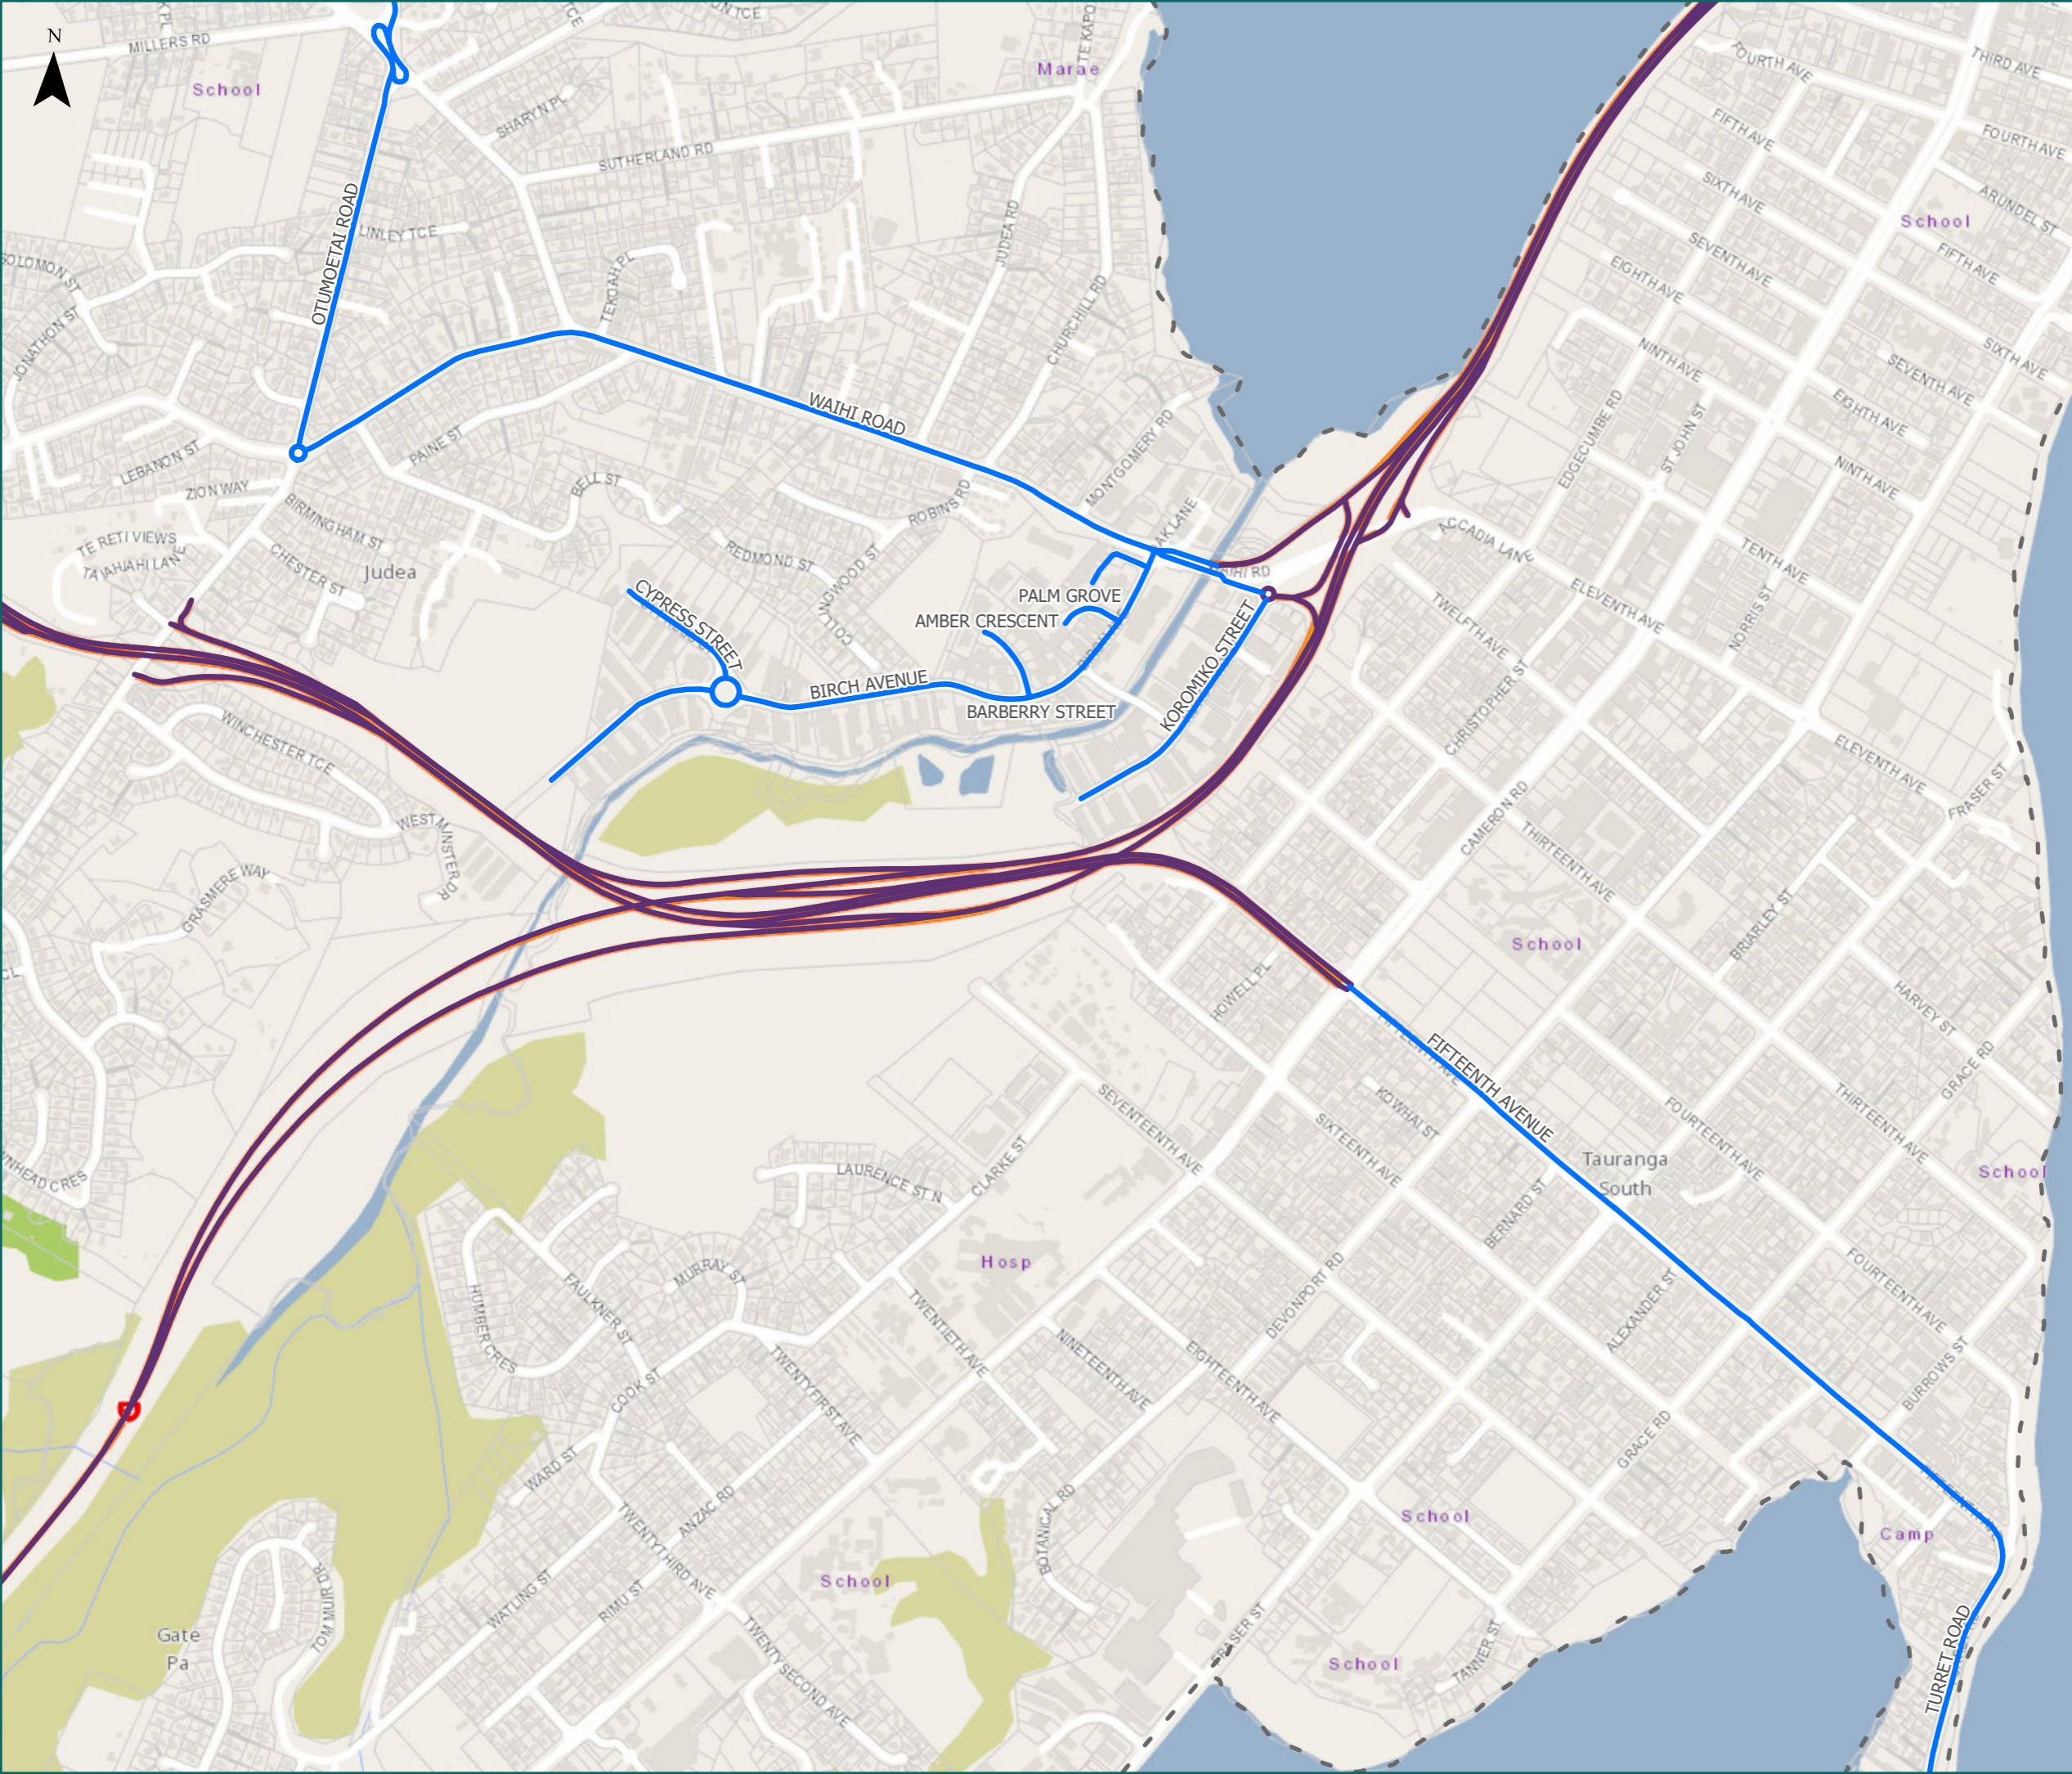

RCA Pre-approved HPMV Routes

Tauranga City

Brookfield & Tauranga South

Legend

- Local Road
- State Highway
- Territorial Authority
- Boundary

Road/Street Name	Extent of Road/Street
AMBER CRESCENT	Full length
BARBERRY STREET	Full length
BIRCH AVENUE	Full length
CYPRESS STREET	Full length
FIFTEENTH AVENUE	Full length
KOROMIKO STREET	Full length
OTUMOETAI ROAD	from Ngatai Rd to Waihi Rd
PALM GROVE	from Birch Ave to No. 20 Palm Grove
TURRET ROAD	Full length
WAIHI ROAD	from Otumoetai Rd to Koromiko St