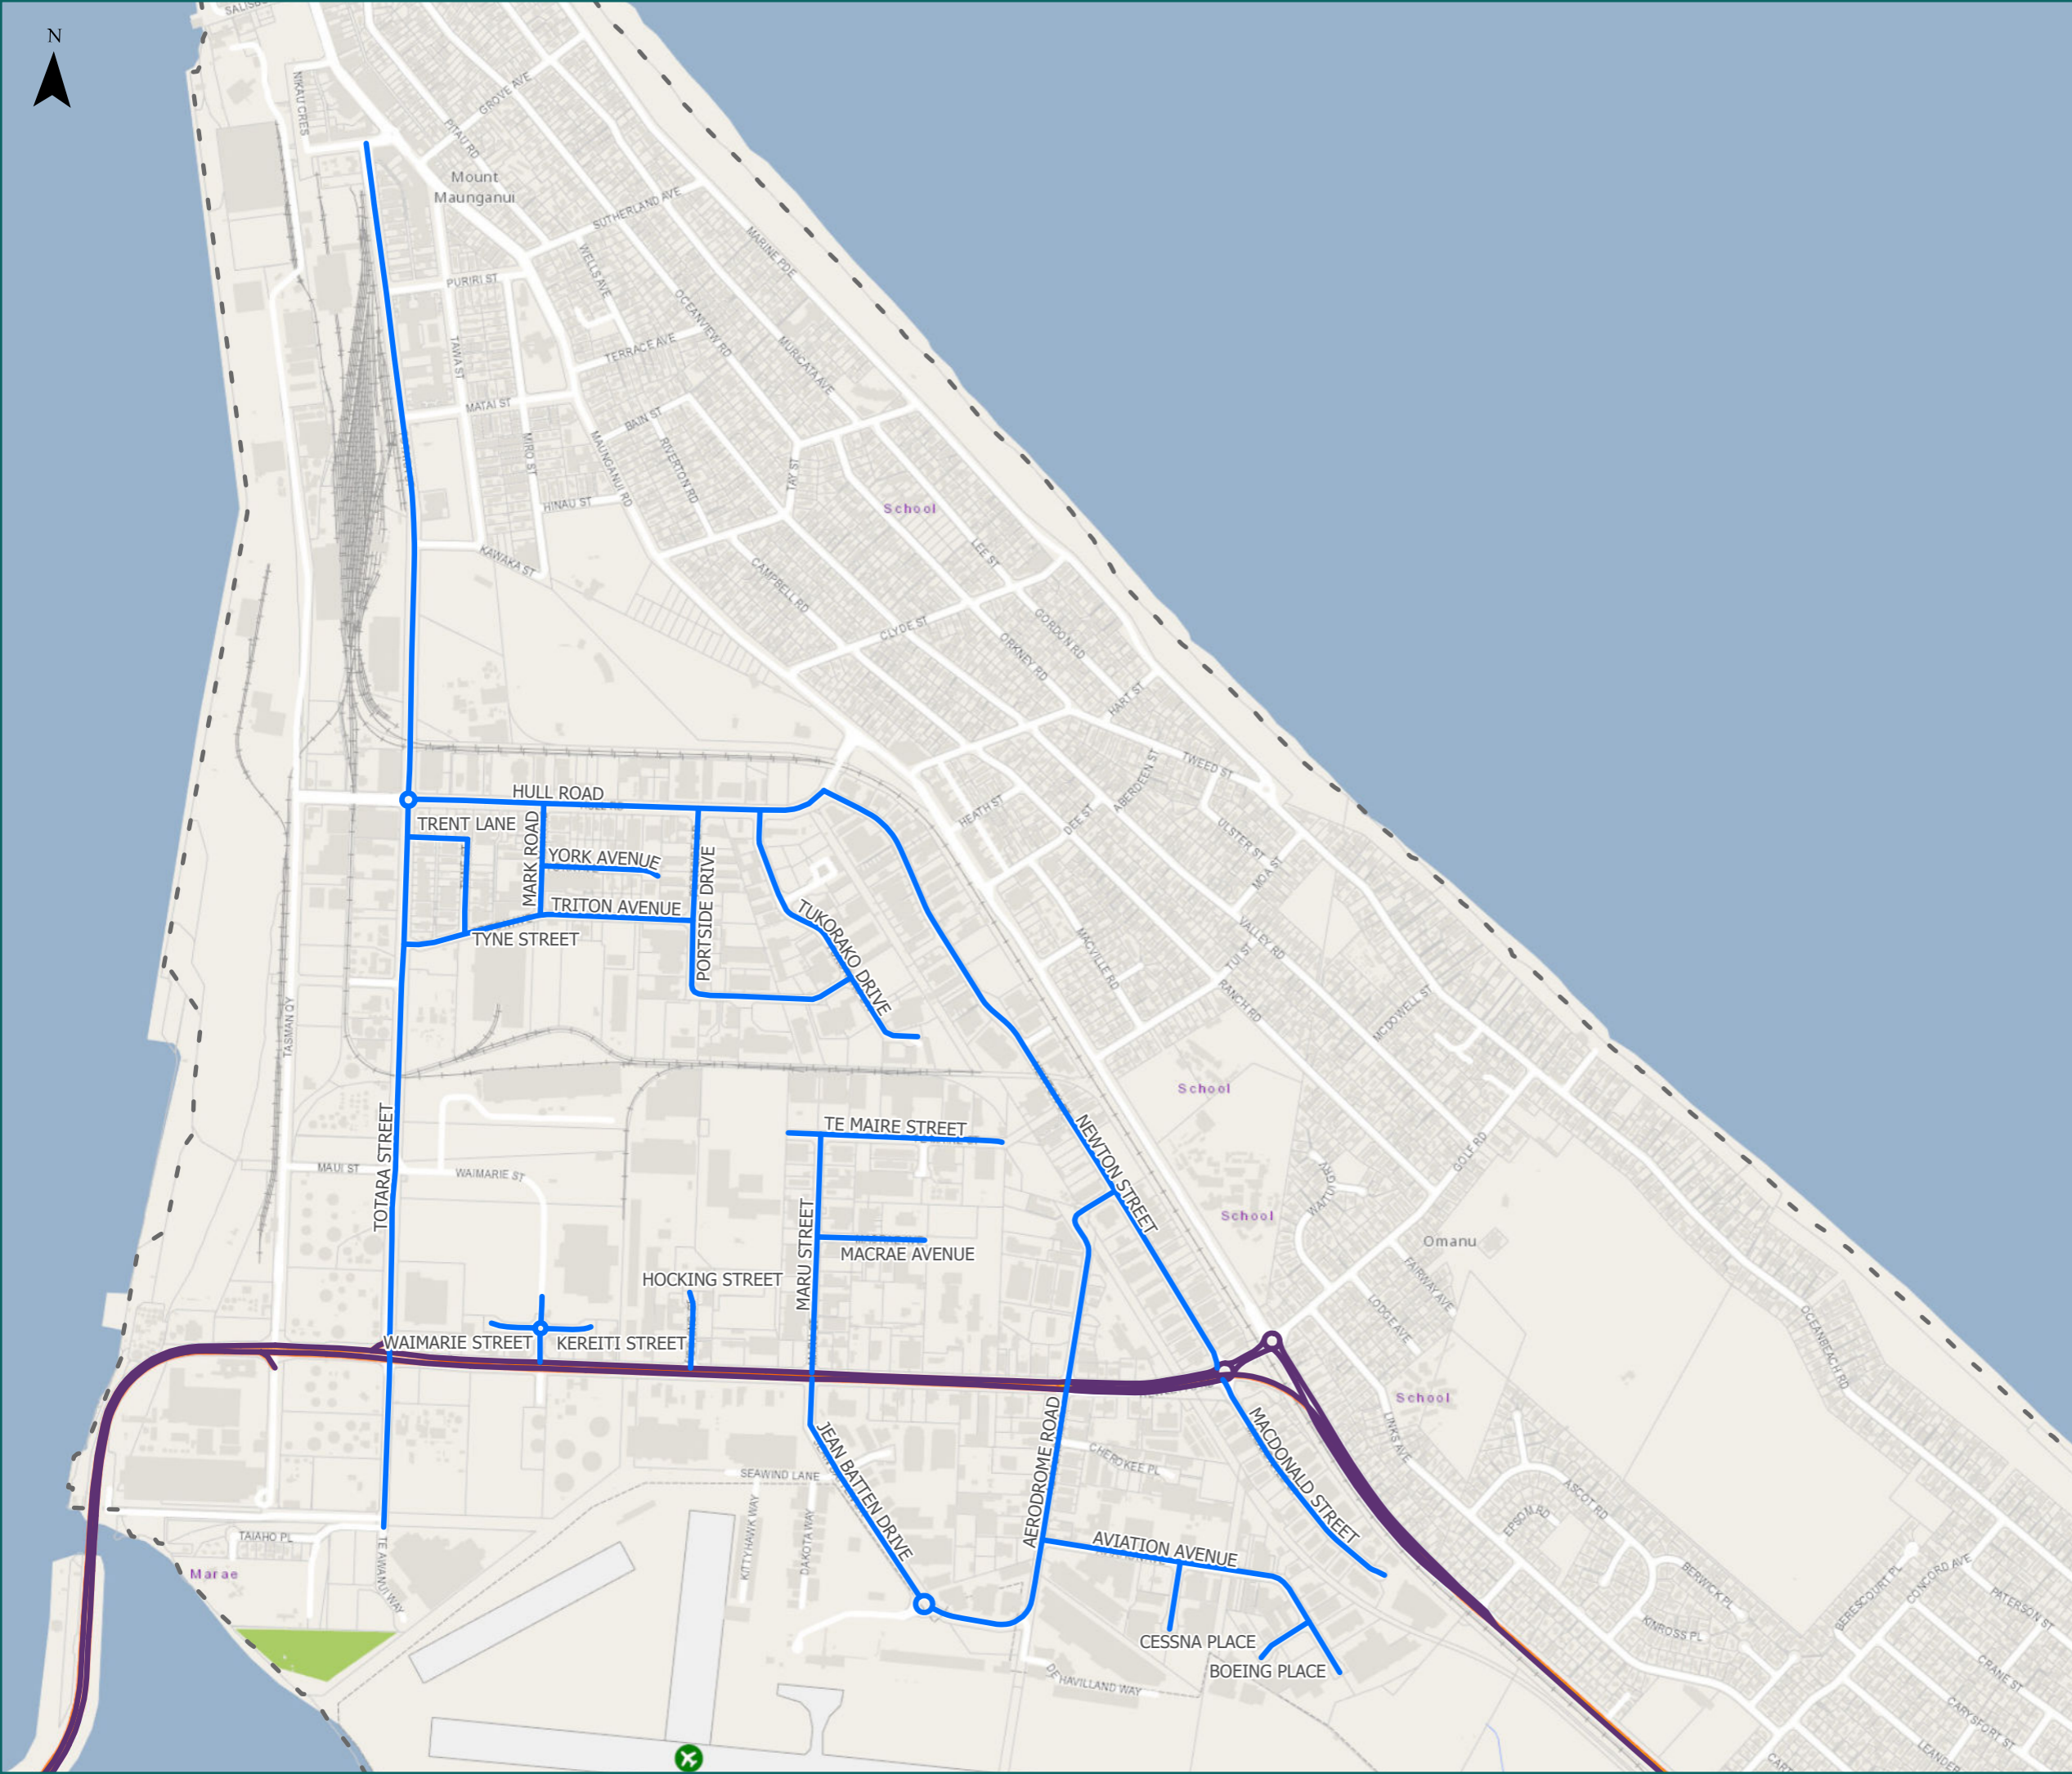

RCA Pre-approved HPMV Routes

Tauranga City Mount Maunganui

Legend

- Local Road
- State Highway
- Territorial Authority Boundary
- Boundary

Road/Street Name	Extent of Road/Street
AERODROME ROAD	Full length
AVIATION AVENUE	Full length
BOEING PLACE	Full length
CESSNA PLACE	Full length
HOCKING STREET	Full length
HULL ROAD	from Totara St to Newton St
JEAN BATTEN DRIVE	Full length
KEREITI STREET	Full length
MACDONALD STREET	Full length
MACRAE AVENUE	from Maru St to No.15 Macrae Ave
MARK ROAD	Full length
MARU STREET	Full length
NEWTON STREET	Full length
PORTSIDE DRIVE	Full length
TE MAIRE STREET	Full length
TOTARA STREET	from Rata St to Taiaho Pl
TRENT LANE	Full length
TRITON AVENUE	Full length
TUKORAKO DRIVE	Full length
TYNE STREET	Full length
WAIMARIE STREET	from SH2 to 15 Waimarie Street
YORK AVENUE	Full length

* For the list of roads please refer to the index table in the end of the document.