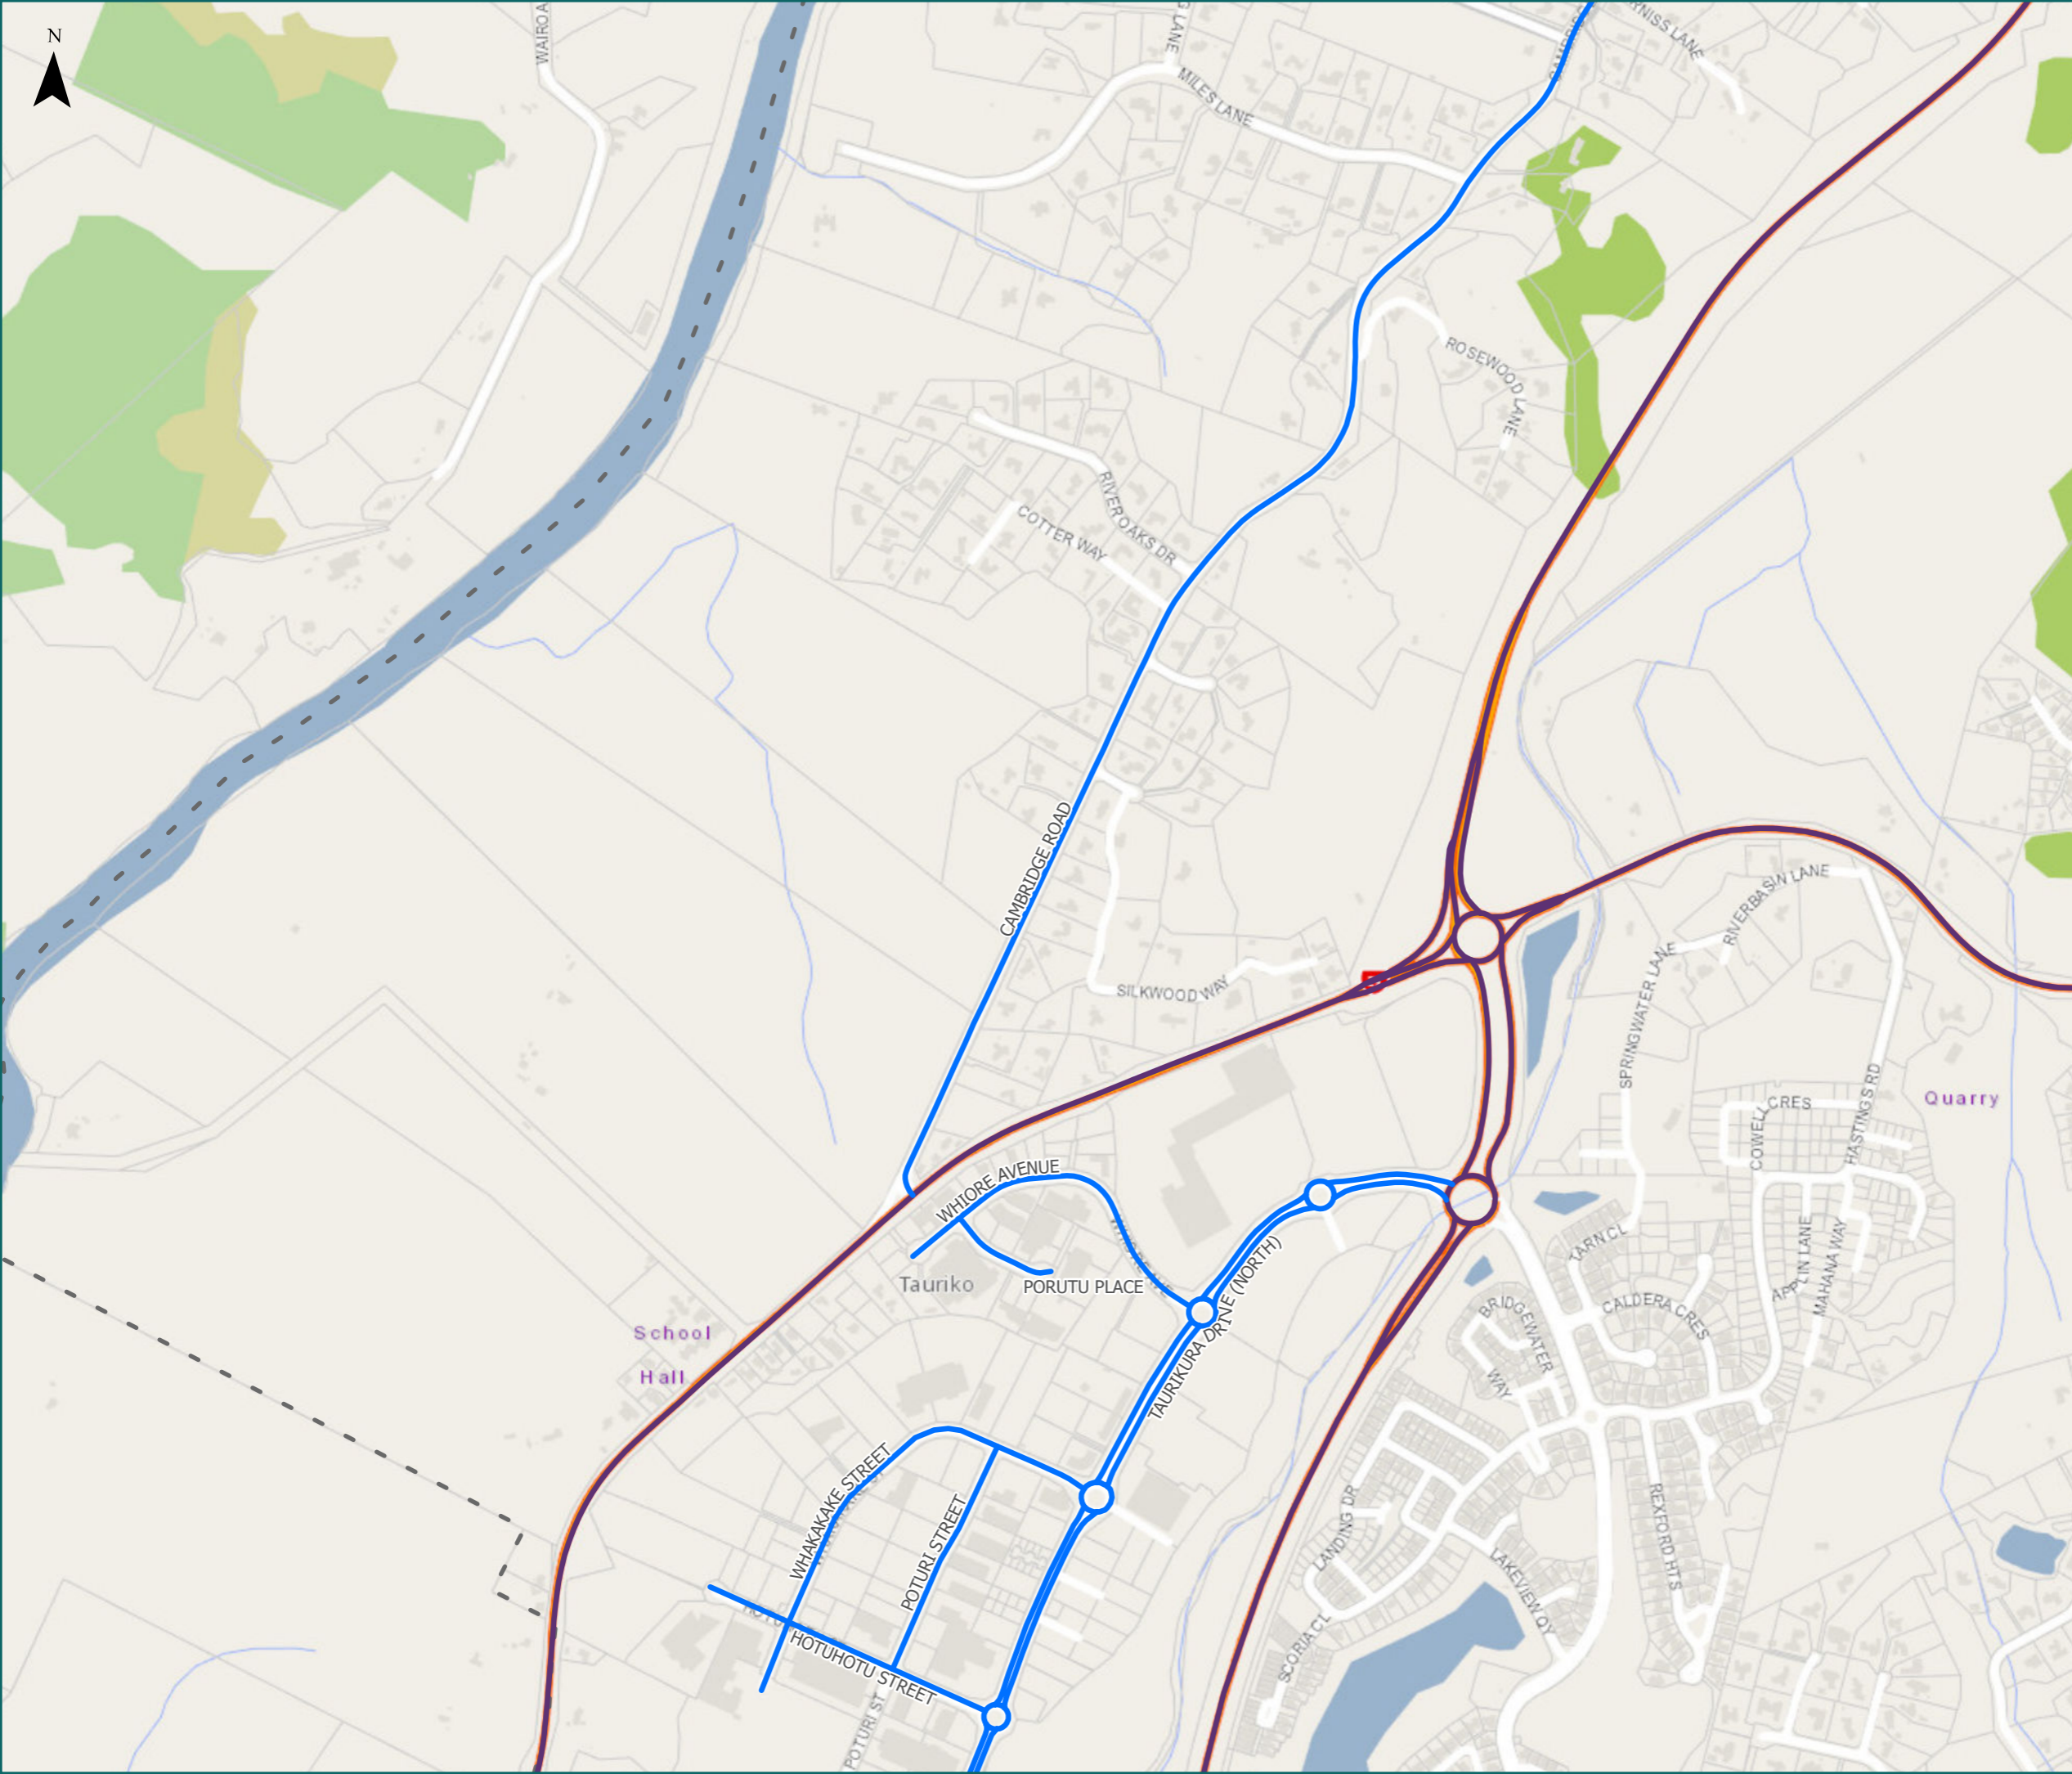

RCA Pre-approved HPMV Routes

Tauranga City Tauriko North

Legend

- Local Road
- State Highway
- Territorial Authority Boundary
- Boundary

Road/Street Name	Extent of Road/Street
CAMBRIDGE ROAD	from Moffat Rd to SH29
HOTUHOTU STREET	Full length
PORUTU PLACE	Full length
POTURI STREET	from Hotuhotu St to Whakakake St
TAURIKURA DRIVE (NORTH)	Full length
WHAKAKAKE STREET	Full length
WHIORE AVENUE	Full length