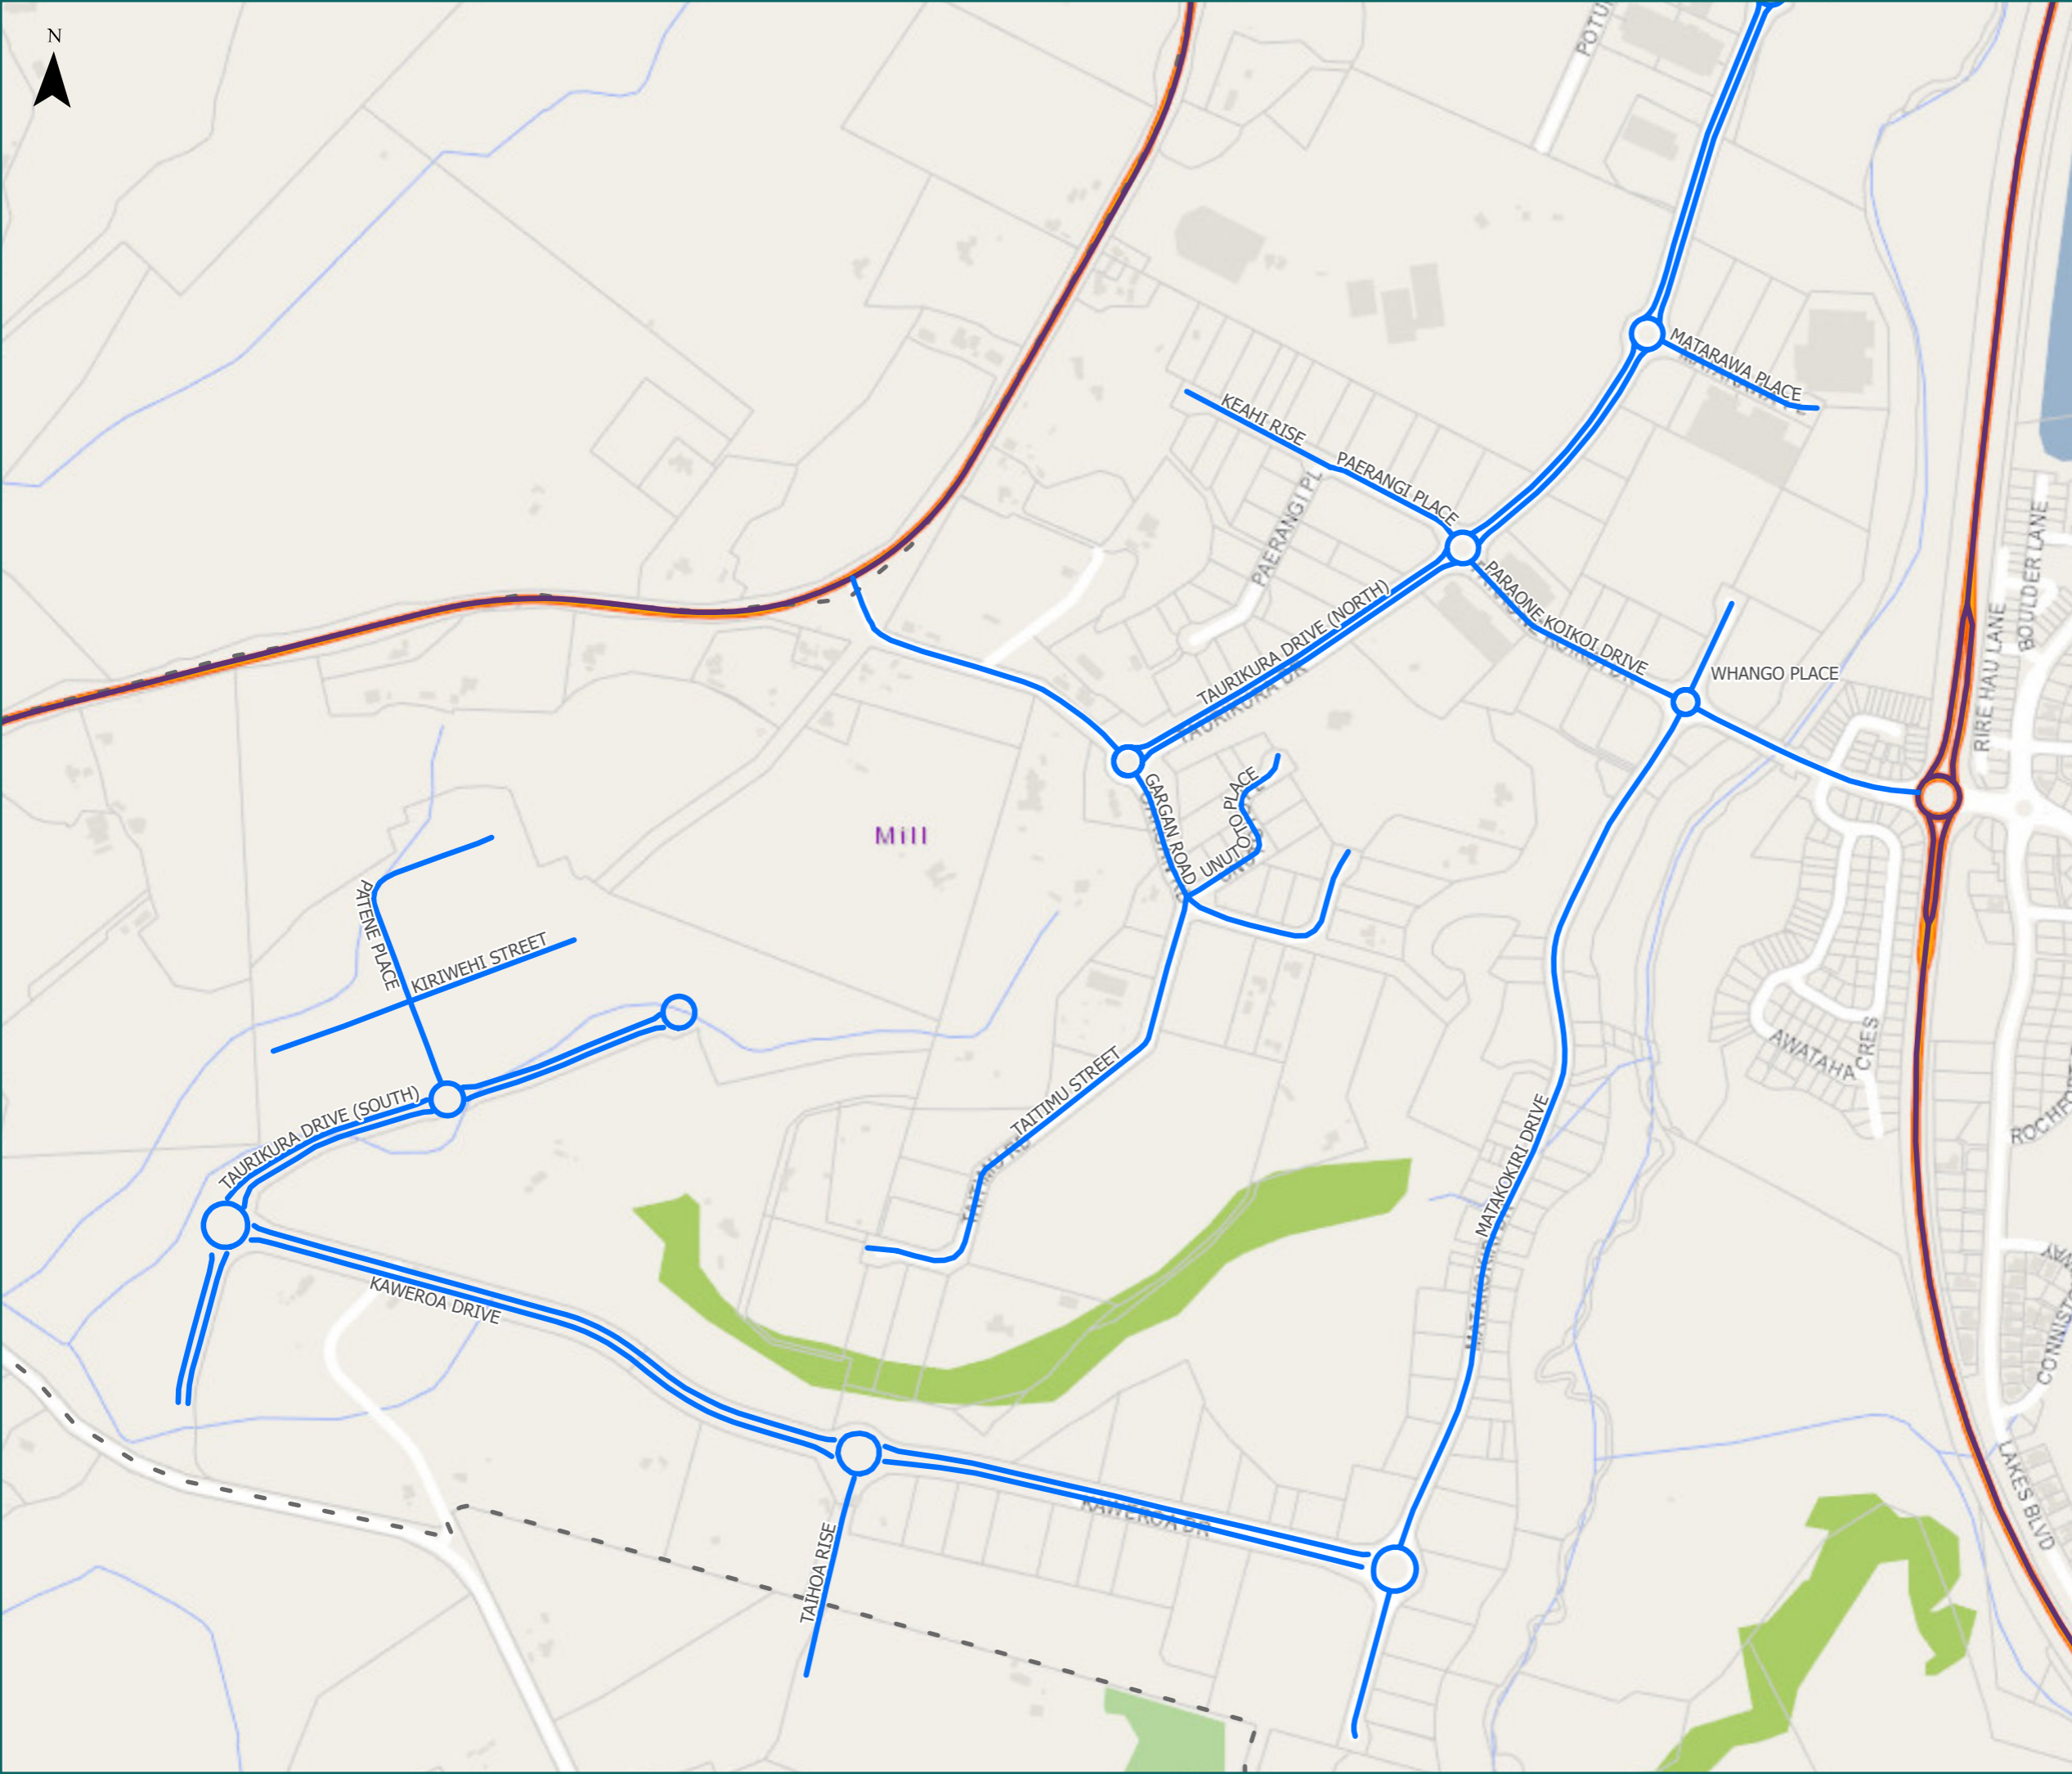

* For the list of roads please refer to the index table in the end of the document.

Tauranga City Map Index Page

Route Name	Page
ALACH STREET (Full length)	8
AMBER CRESCENT (Full length)	5
ASHLEY PLACE (Full length)	1
AVIATION AVENUE (Full length)	3
BARBERRY STREET (Full length)	5
BETHLEHEM ROAD from SH2 to Westmorland Rise	7
BOEING PLACE (Full length)	3
BRUCE ROAD (Full length)	2
BURETA ROAD from Ngatai Rd to Vale St	4
CAMBRIDGE ROAD from Moffat Rd to SH29	7
CAMERON ROAD from Cornwall St to SH 29A	8
CESSNA PLACE (Full length)	3
CHADWICK ROAD from Cameron Rd to Sherson St	8
CHAPEL STREET (Full length)	4
CROSS ROAD from Keith Allen Drive to END	4
CYPRESS STREET (Full length)	5
DOMAIN ROAD from SH2 to Gravatt Rd	1
ENTERPRISE DRIVE (Full length)	1
FIFTEENTH AVENUE (Full length)	5
GARGAN ROAD (Full length)	10
GLENLYON AVENUE (Full length)	8
GRAVATT ROAD from Domain Rd – first 165m only	1
HOCKING STREET (Full length)	3
HOTUHOTU STREET (Full length)	9
HULL ROAD from Totara St to Newton St	3
JEAN BATTEN DRIVE (Full length)	3
KAITEMAKO ROAD (Full length)	6
KAWEROA DRIVE (Full length)	10
KEAHI RISE (Full length)	10
KEREITI STREET (Full length)	3
KIRIWEHI STREET (Full length)	10
KOROMIKO STREET (Full length)	5