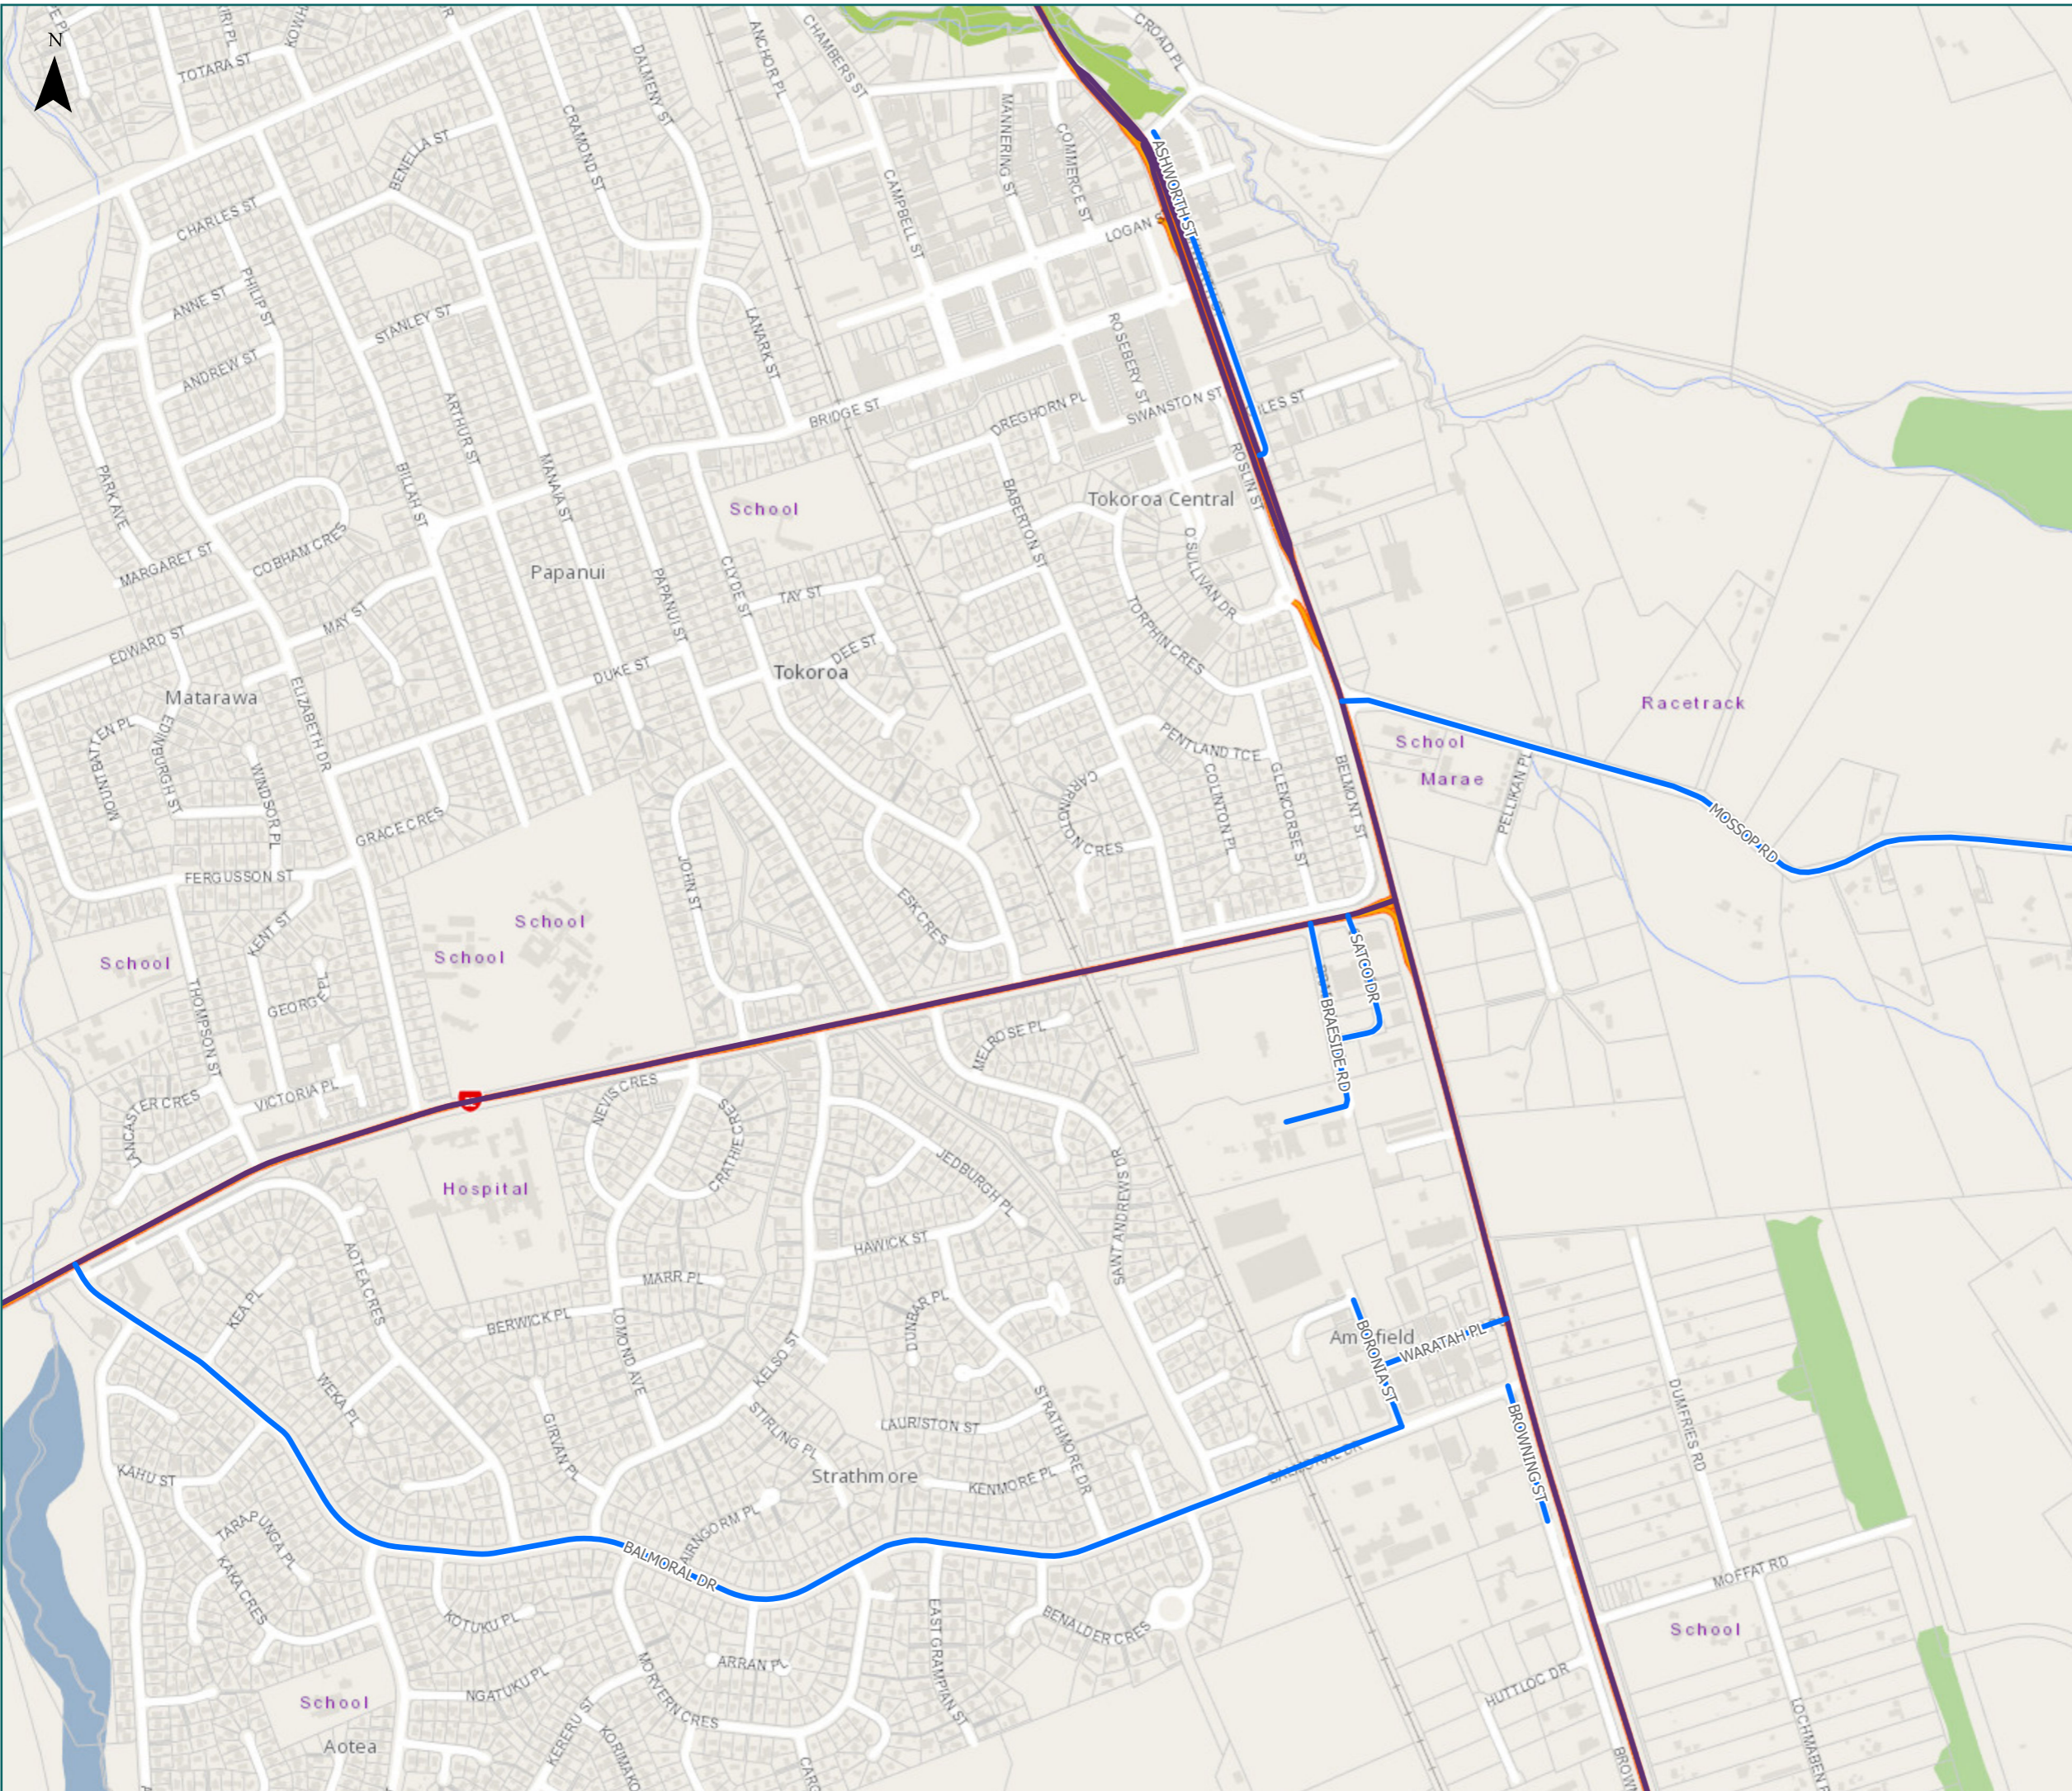

RCA Pre-approved HPMV Routes

South Waikato District

Tokoroa

Legend

- Local Road
- State Highway
- Territorial Authority Boundary
- Boundary

Road/Street Name	Extent of Road/Street
ASHWORTH ST	Full length
BALMORAL DR	from SH1 to Boronia St
BROWNING ST	from Balmoral Dr to Z Fuel
MOSSOP RD	Full length
WARATAH PL	Full length
BRAESIDE RD	Full length
SATCO DR	Full length
BORONIA ST	from Balmoral Dr to Waratah Pl or to No. 53 Boronia St (RJ Lincoln)

* For the list of roads please refer to the index table in the end of the document.