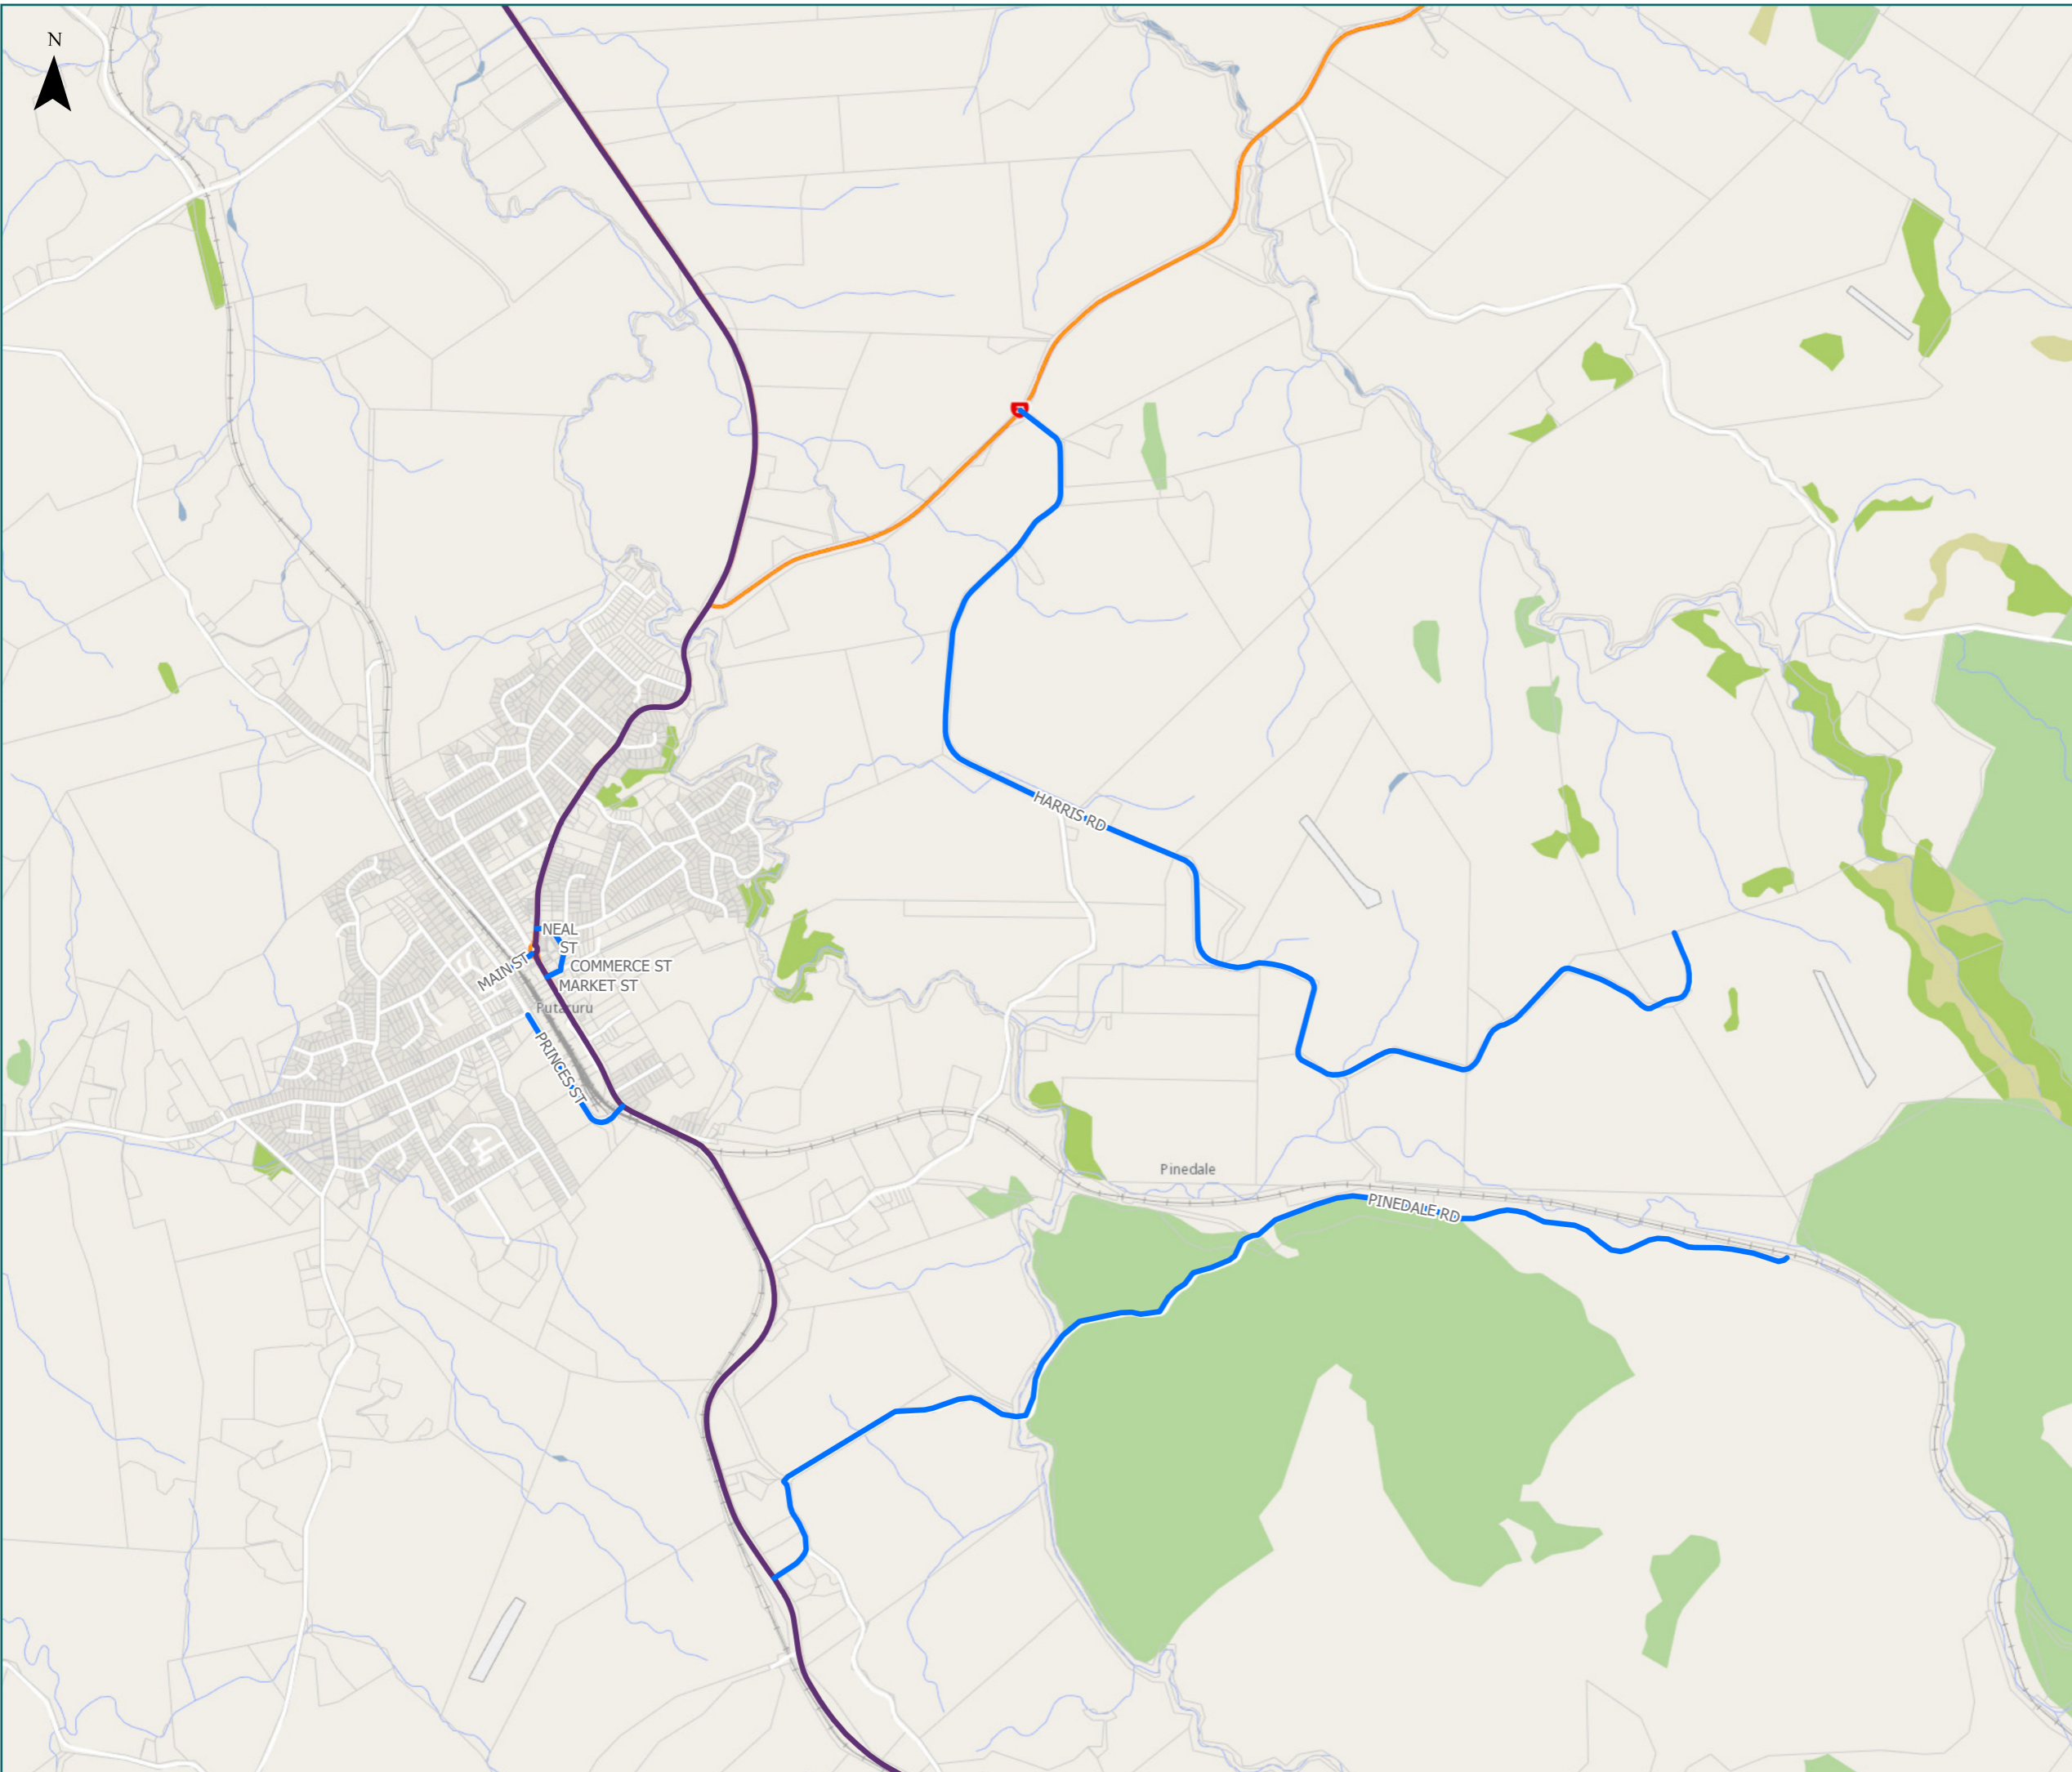

RCA Pre-approved HPMV Routes

South Waikato District

Putaruru

Legend

- Local Road
- State Highway
- Territorial Authority
- Boundary

Page 2 of 10

Road/Street Name	Extent of Road/Street
COMMERCE ST	from Neal St to Market St
HARRIS RD	Full length
MAIN ST	from SH1 to Princes St
NEAL ST	from SH1 to Commerce St
PRINCES ST	from Main St to Arapuni Rd
MARKET ST	from Commerce St to SH1
PINEDALE RD	Full length

* For the list of roads please refer to the index table in the end of the document.