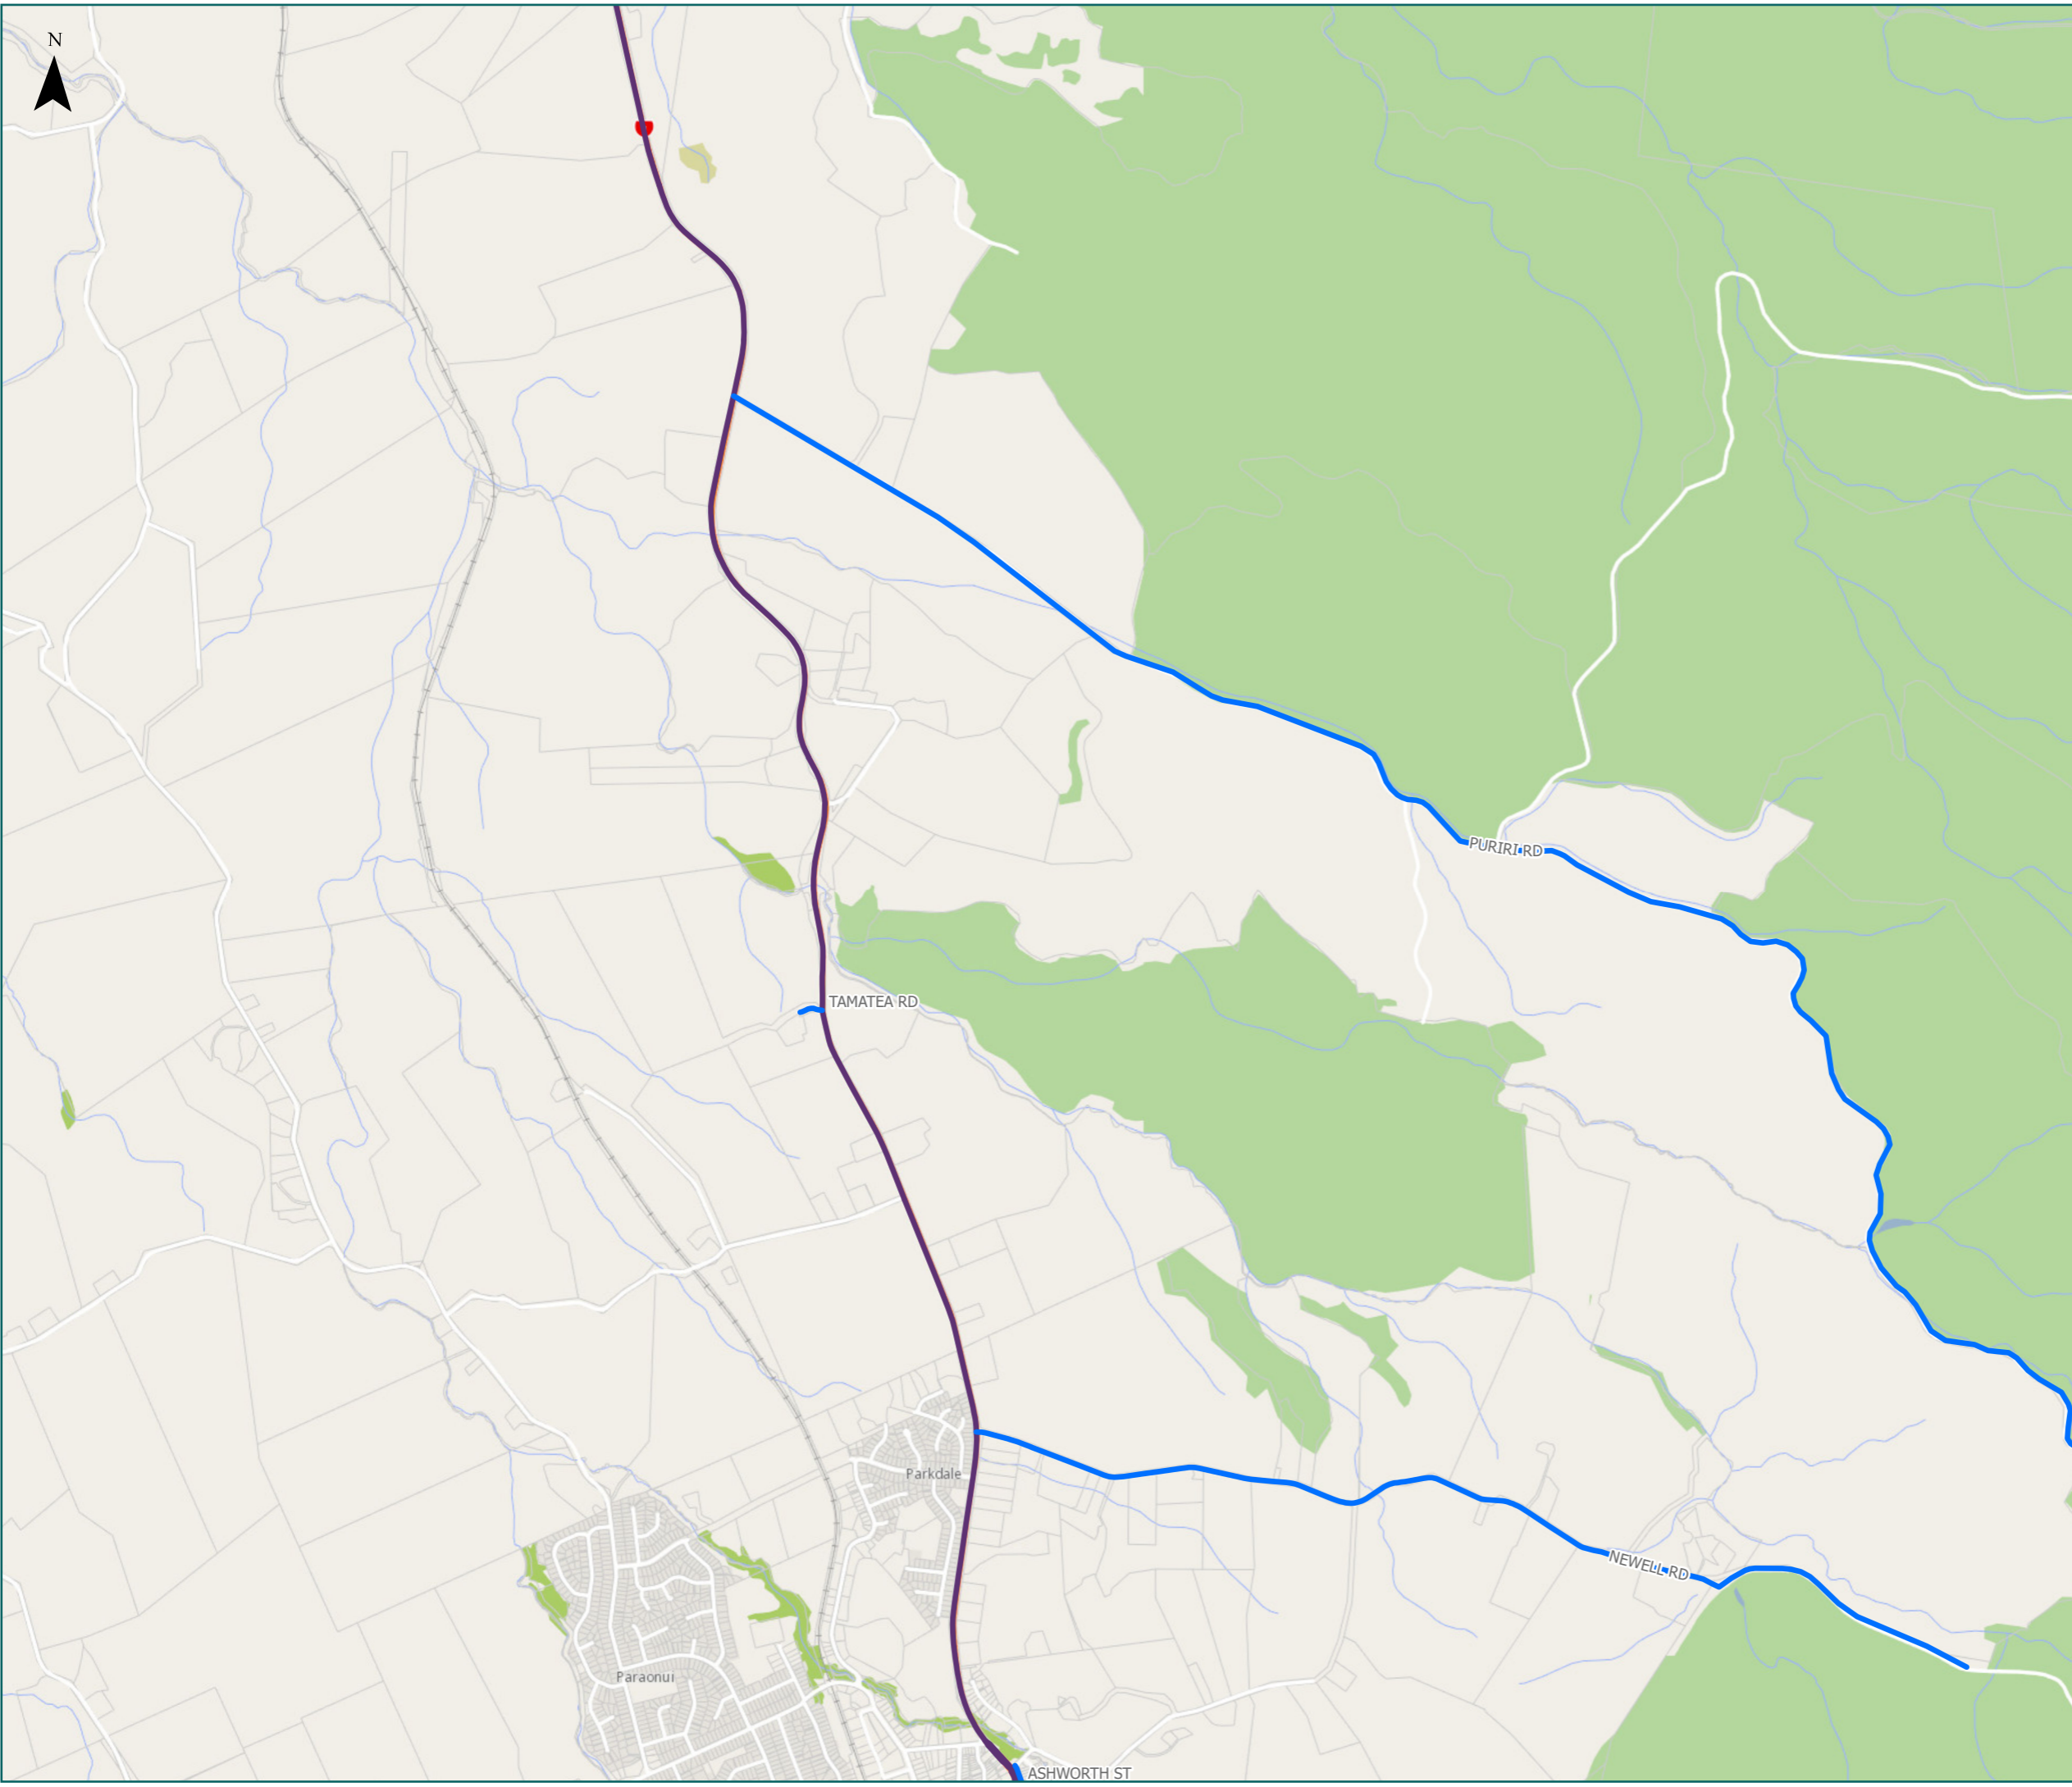

RCA Pre-approved HPMV Routes

South Waikato District

Parkdale

Legend

- Local Road
- State Highway
- Territorial Authority
- Boundary

Road/Street Name	Extent of Road/Street
ASHWORTH ST	Full length
NEWELL RD	Full length
PURIRI RD	Full length (from SH1 to Galaxy Rd)
TAMATEA RD	Full length

* For the list of roads please refer to the index table in the end of the document.