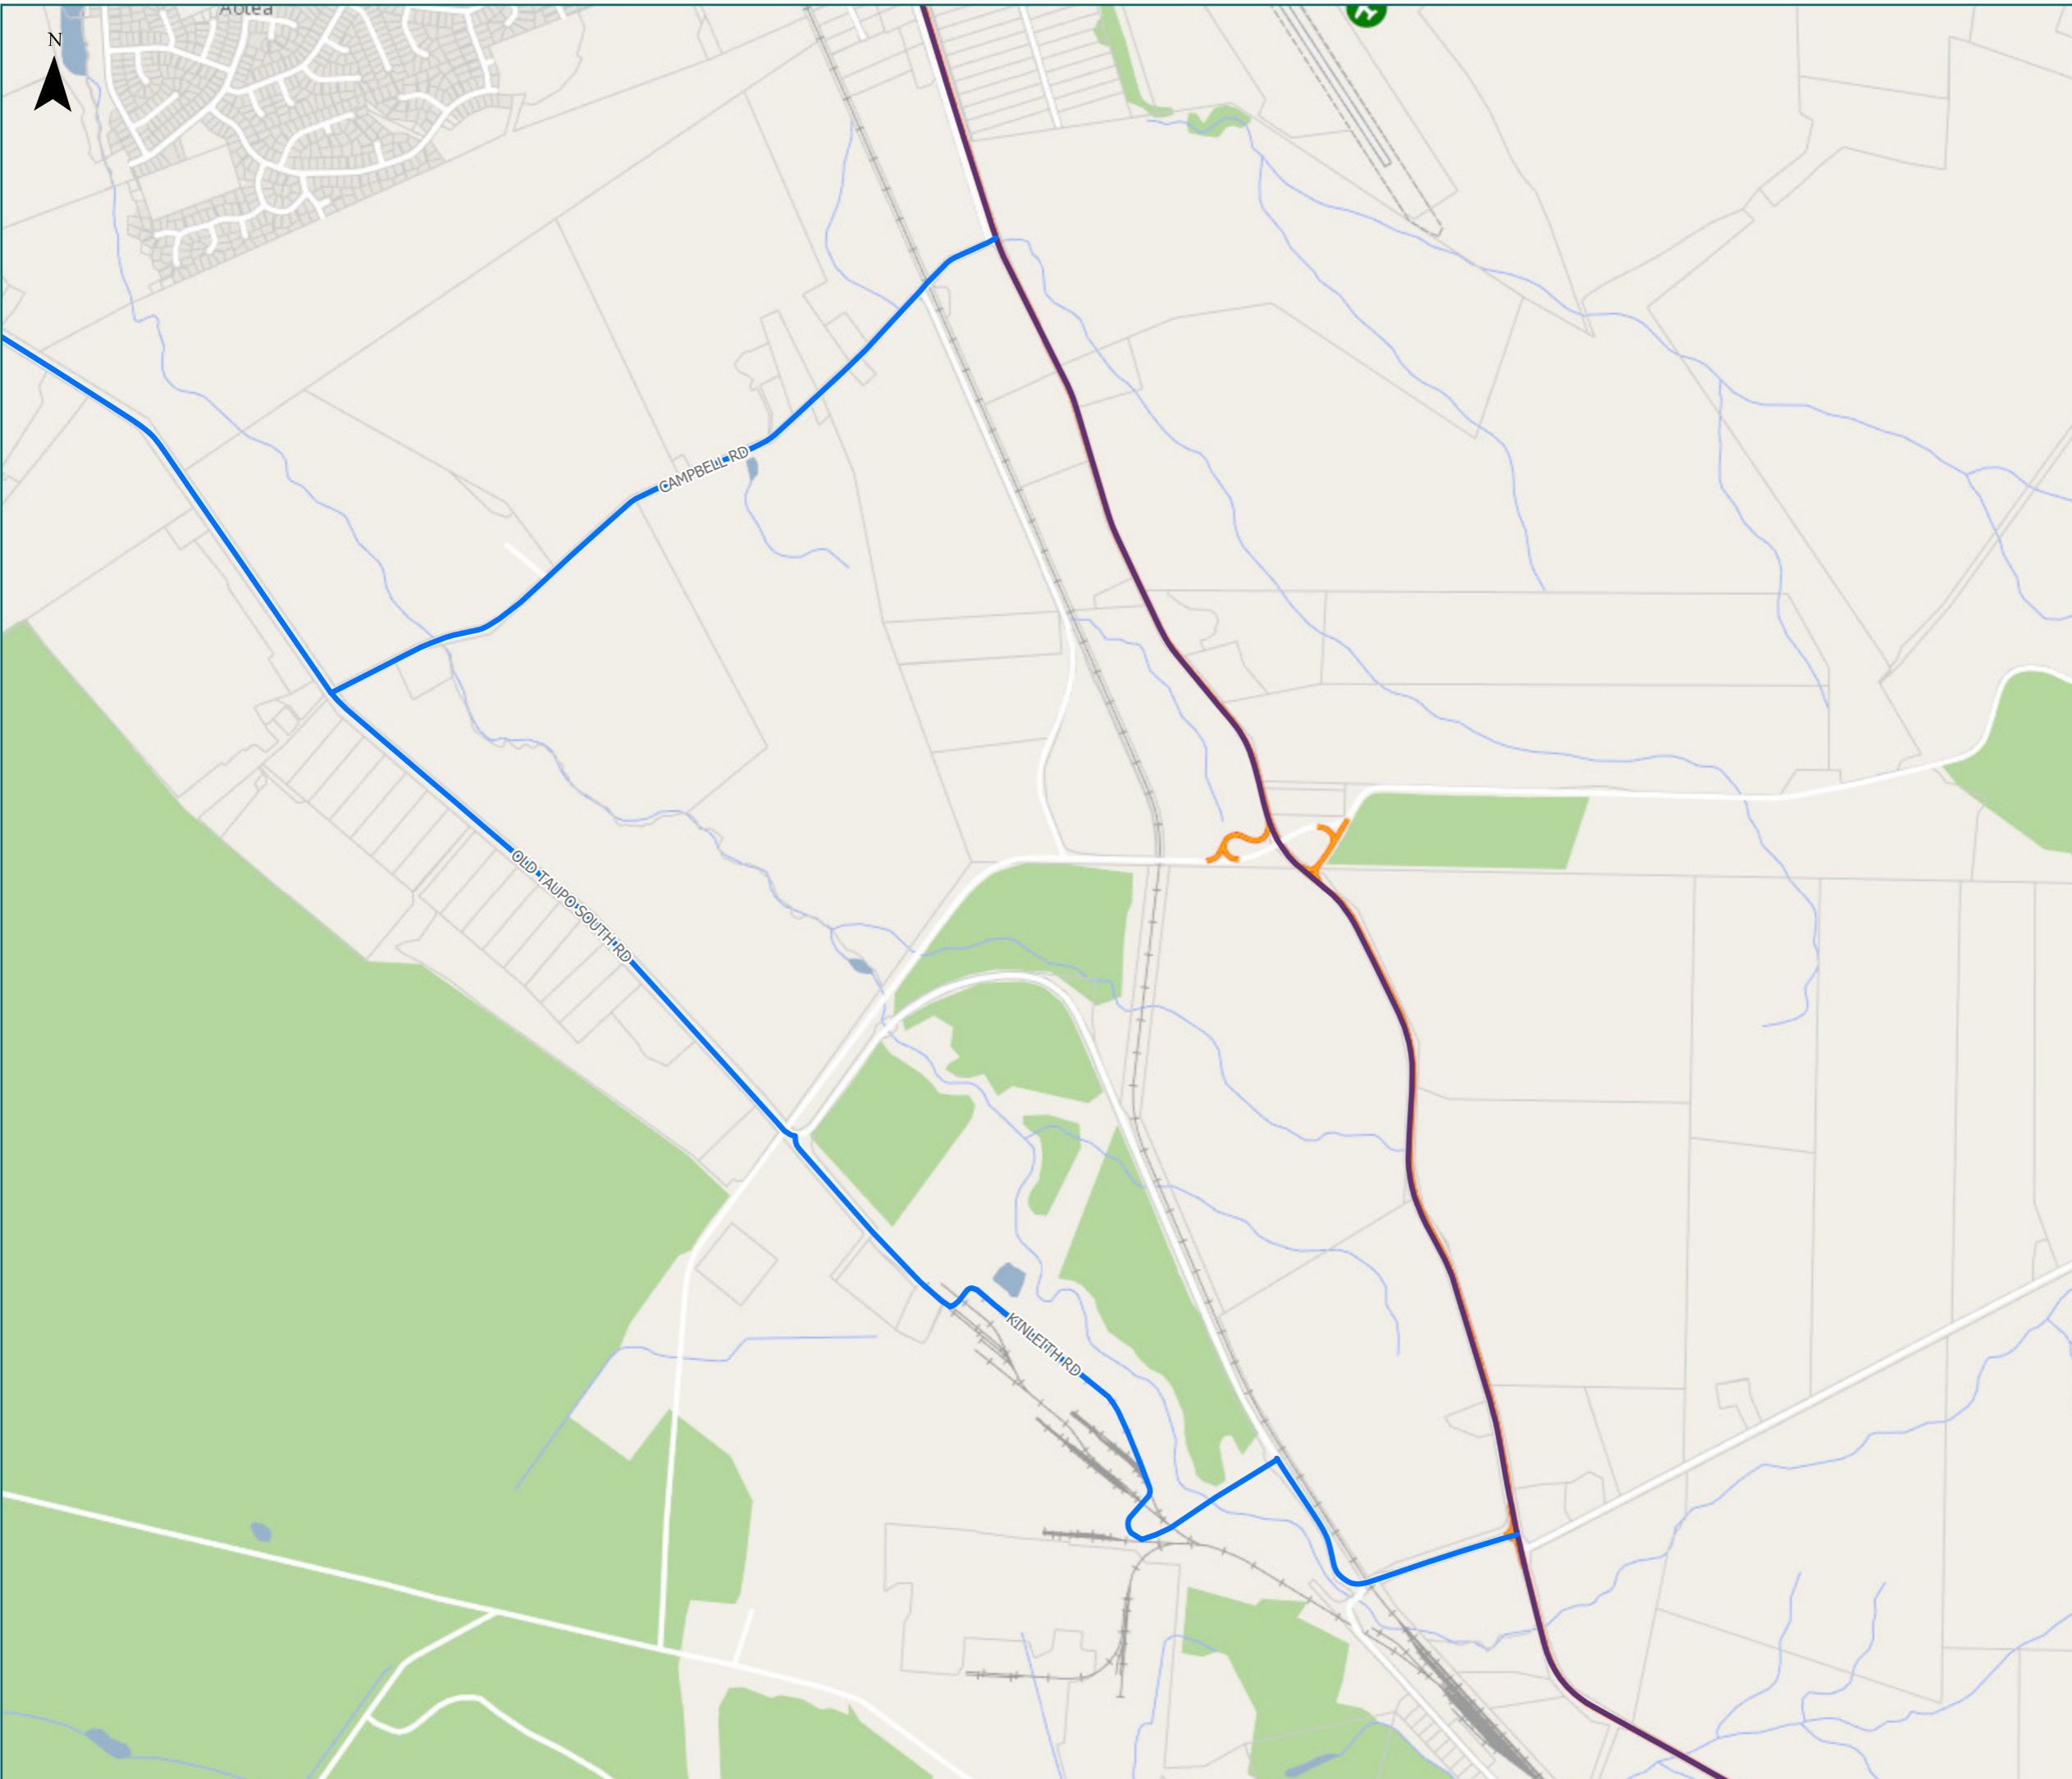

RCA Pre-approved HPMV Routes

South Waikato District

Kinleith

Legend

- Local Road
- State Highway
- - - Territorial Authority Boundary
- - - Boundary

Page 9 of 10

Road/Street Name	Extent of Road/Street
CAMPBELL RD	Full length
KINLEITH RD	Full length (from SH1 to Old Taupo Rd)
OLD TAUPO SOUTH RD	from SH32 to Kinleith Rd

* For the list of roads please refer to the index table in the end of the document.