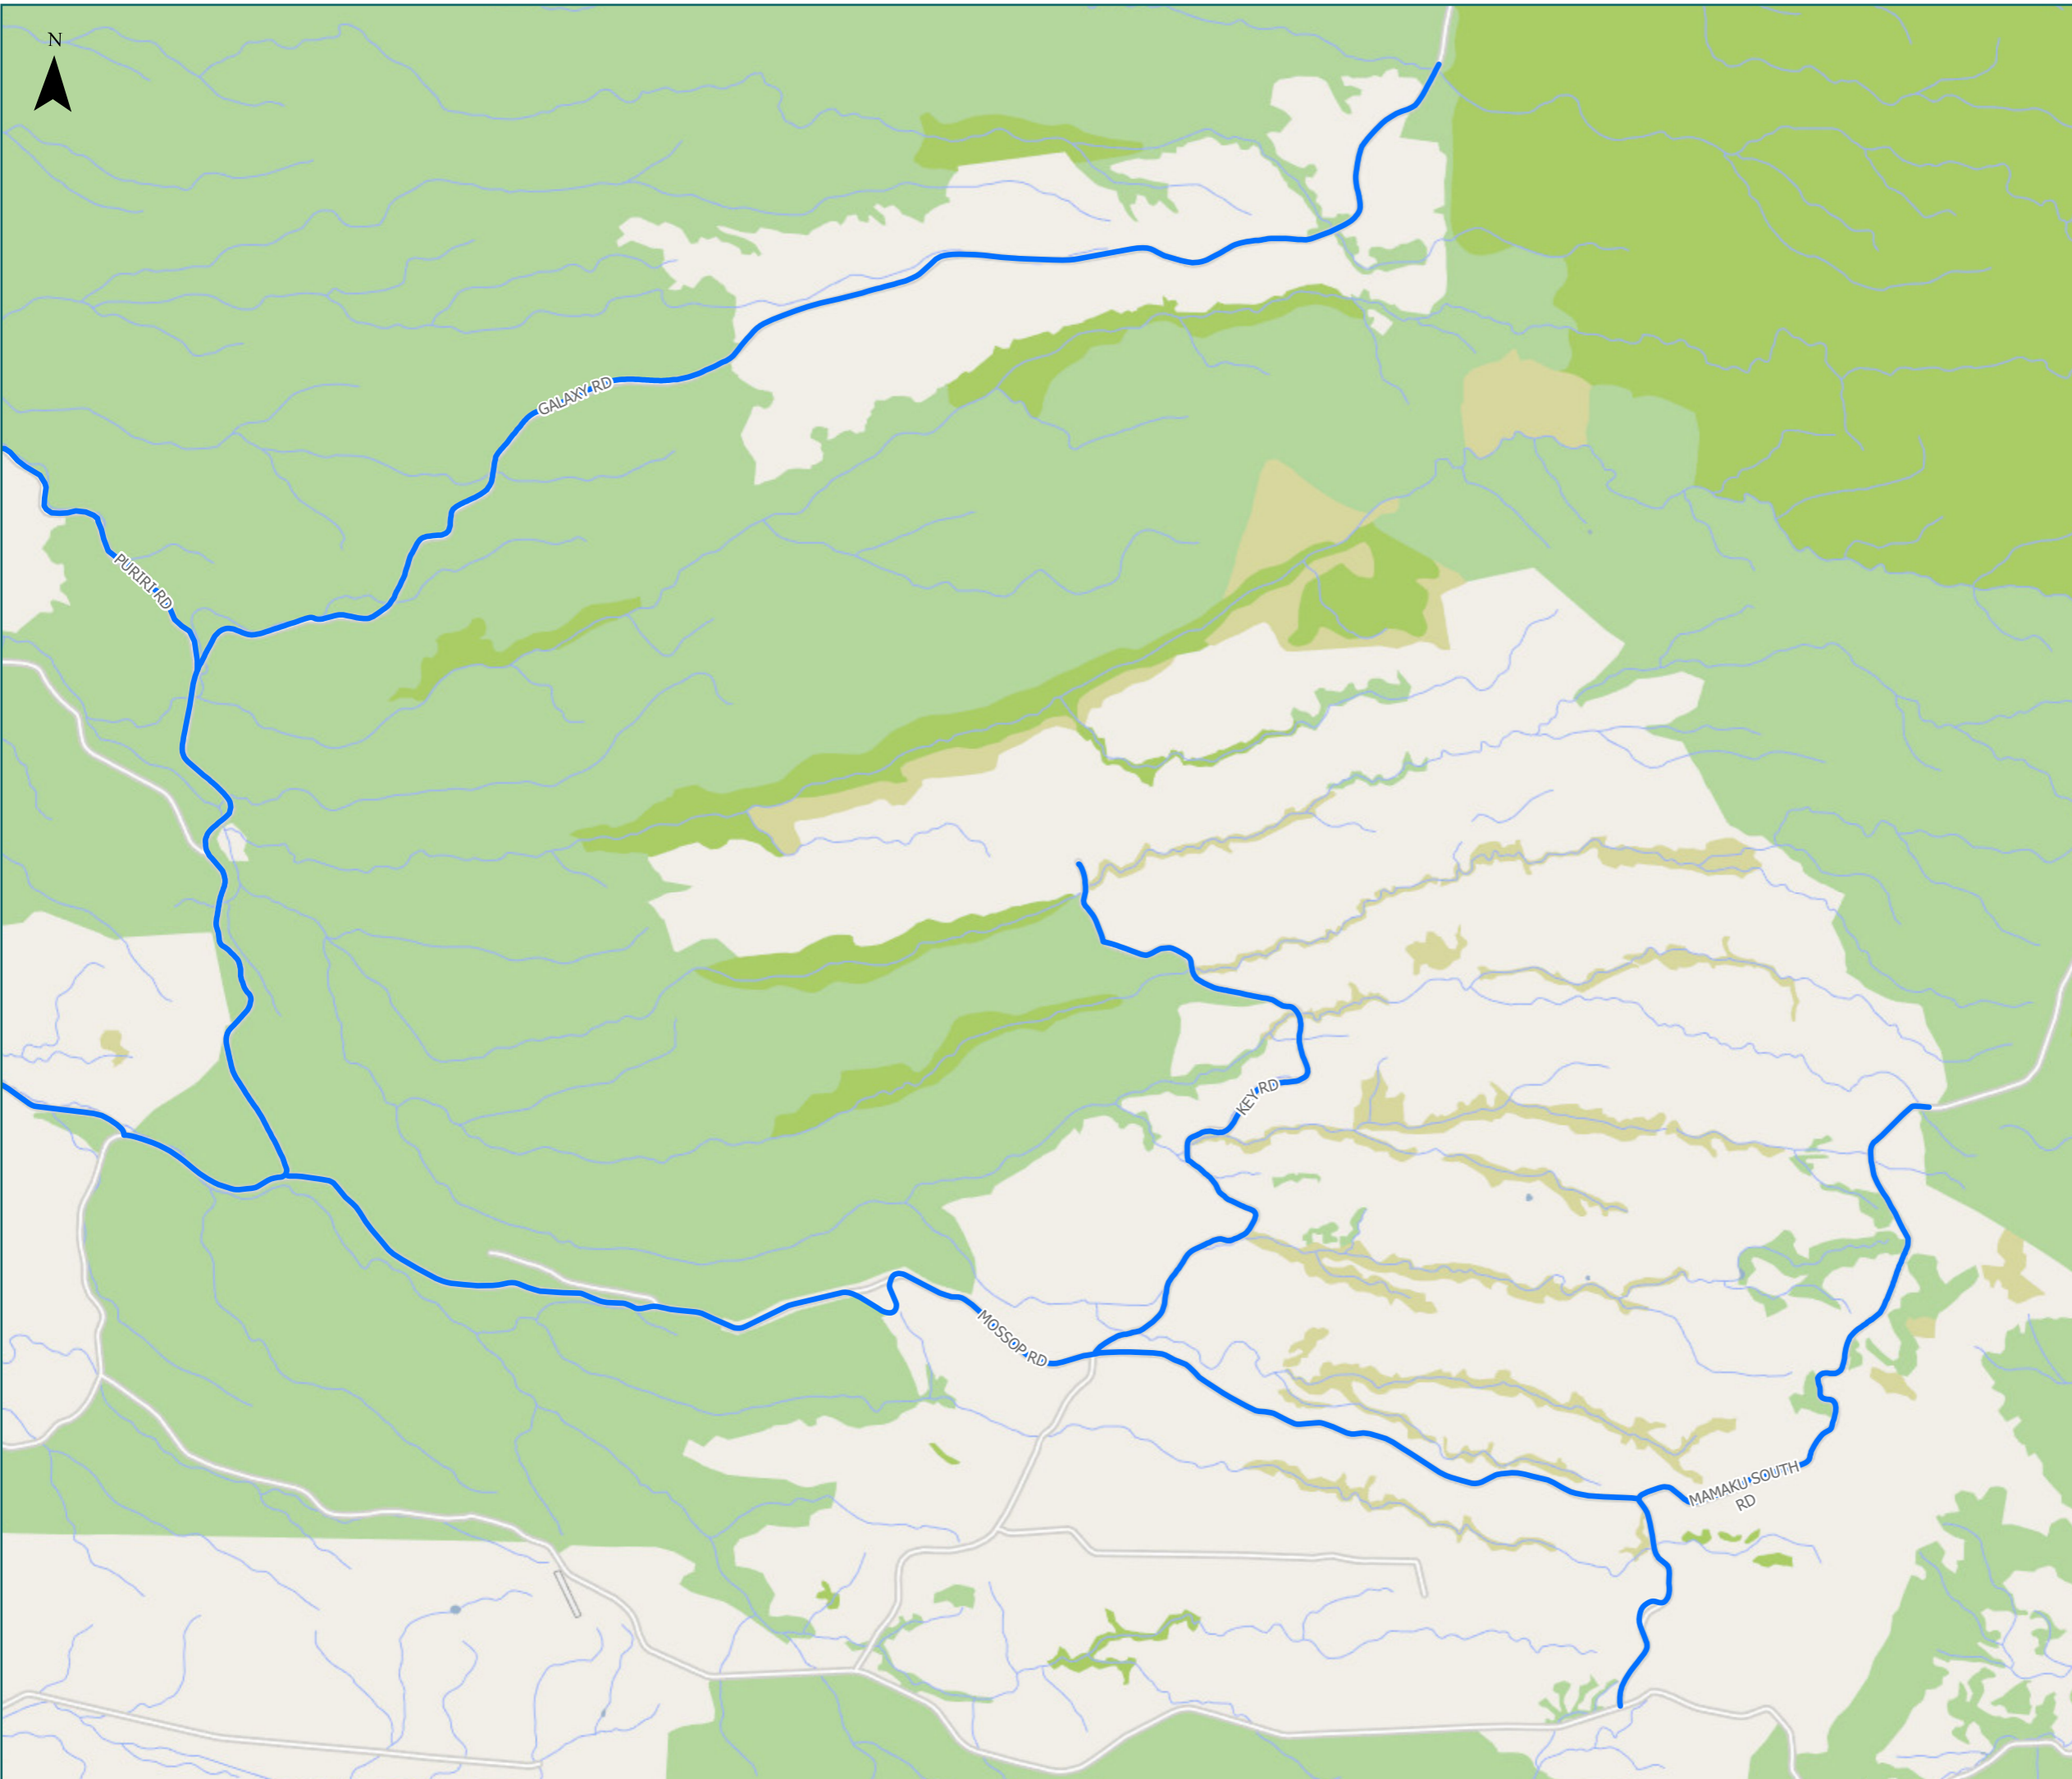

RCA Pre-approved HPMV Routes

South Waikato District

Te Whetu

Legend

- Local Road
- Territorial Authority Boundary

Page 10 of 10

Road/Street Name	Extent of Road/Street
GALAXY RD	Full length (from Mossop Rd to end of legal road)
KEY RD	Full length
MAMAKU SOUTH RD	Full length
MOSSOP RD	Full length
PURIRI RD	Full length (from SH1 to Galaxy Rd)

* For the list of roads please refer to the index table in the end of the document.