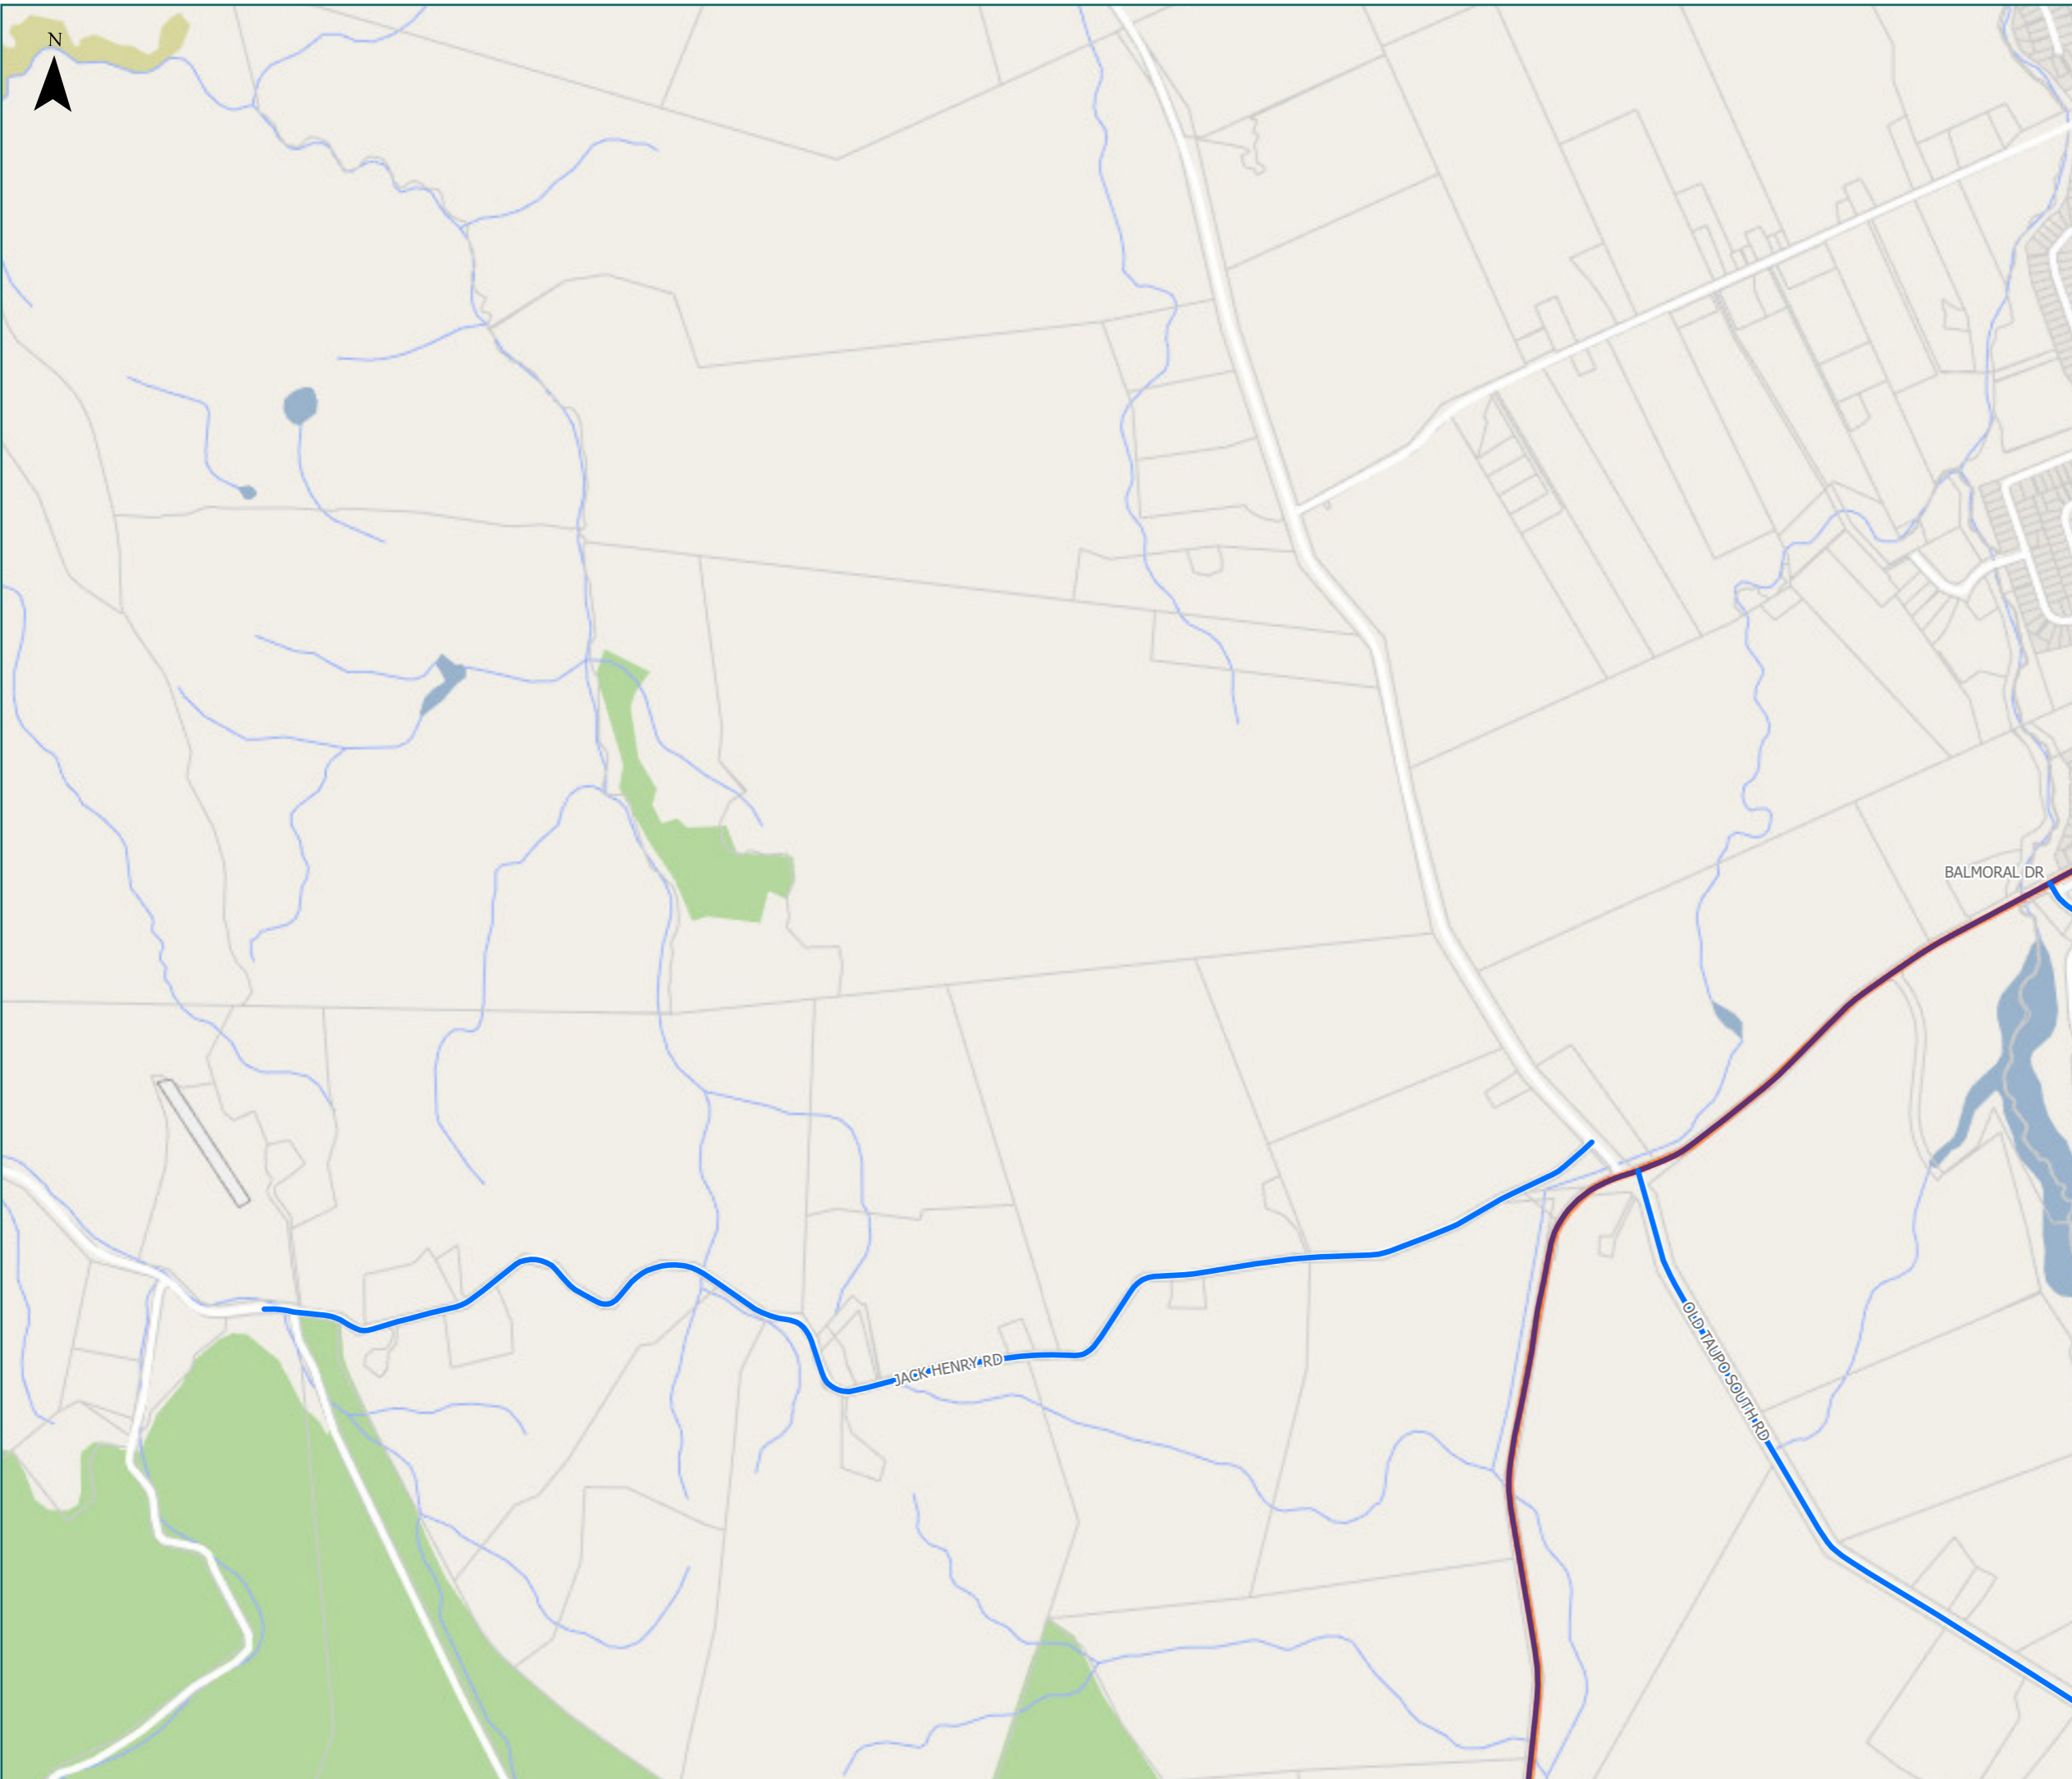

RCA Pre-approved HPMV Routes

South Waikato District

Tokoroa West

Legend

- Local Road
- State Highway
- Territorial Authority Boundary

Page 6 of 10

Road/Street Name	Extent of Road/Street
BALMORAL DR	from SH1 to Boronia St
JACK HENRY RD	from Old Taupo Rd - first 3.4km only to No. 336 Jack Henry Rd
OLD TAUPO SOUTH RD	from SH32 to Kinleith Rd

* For the list of roads please refer to the index table in the end of the document.