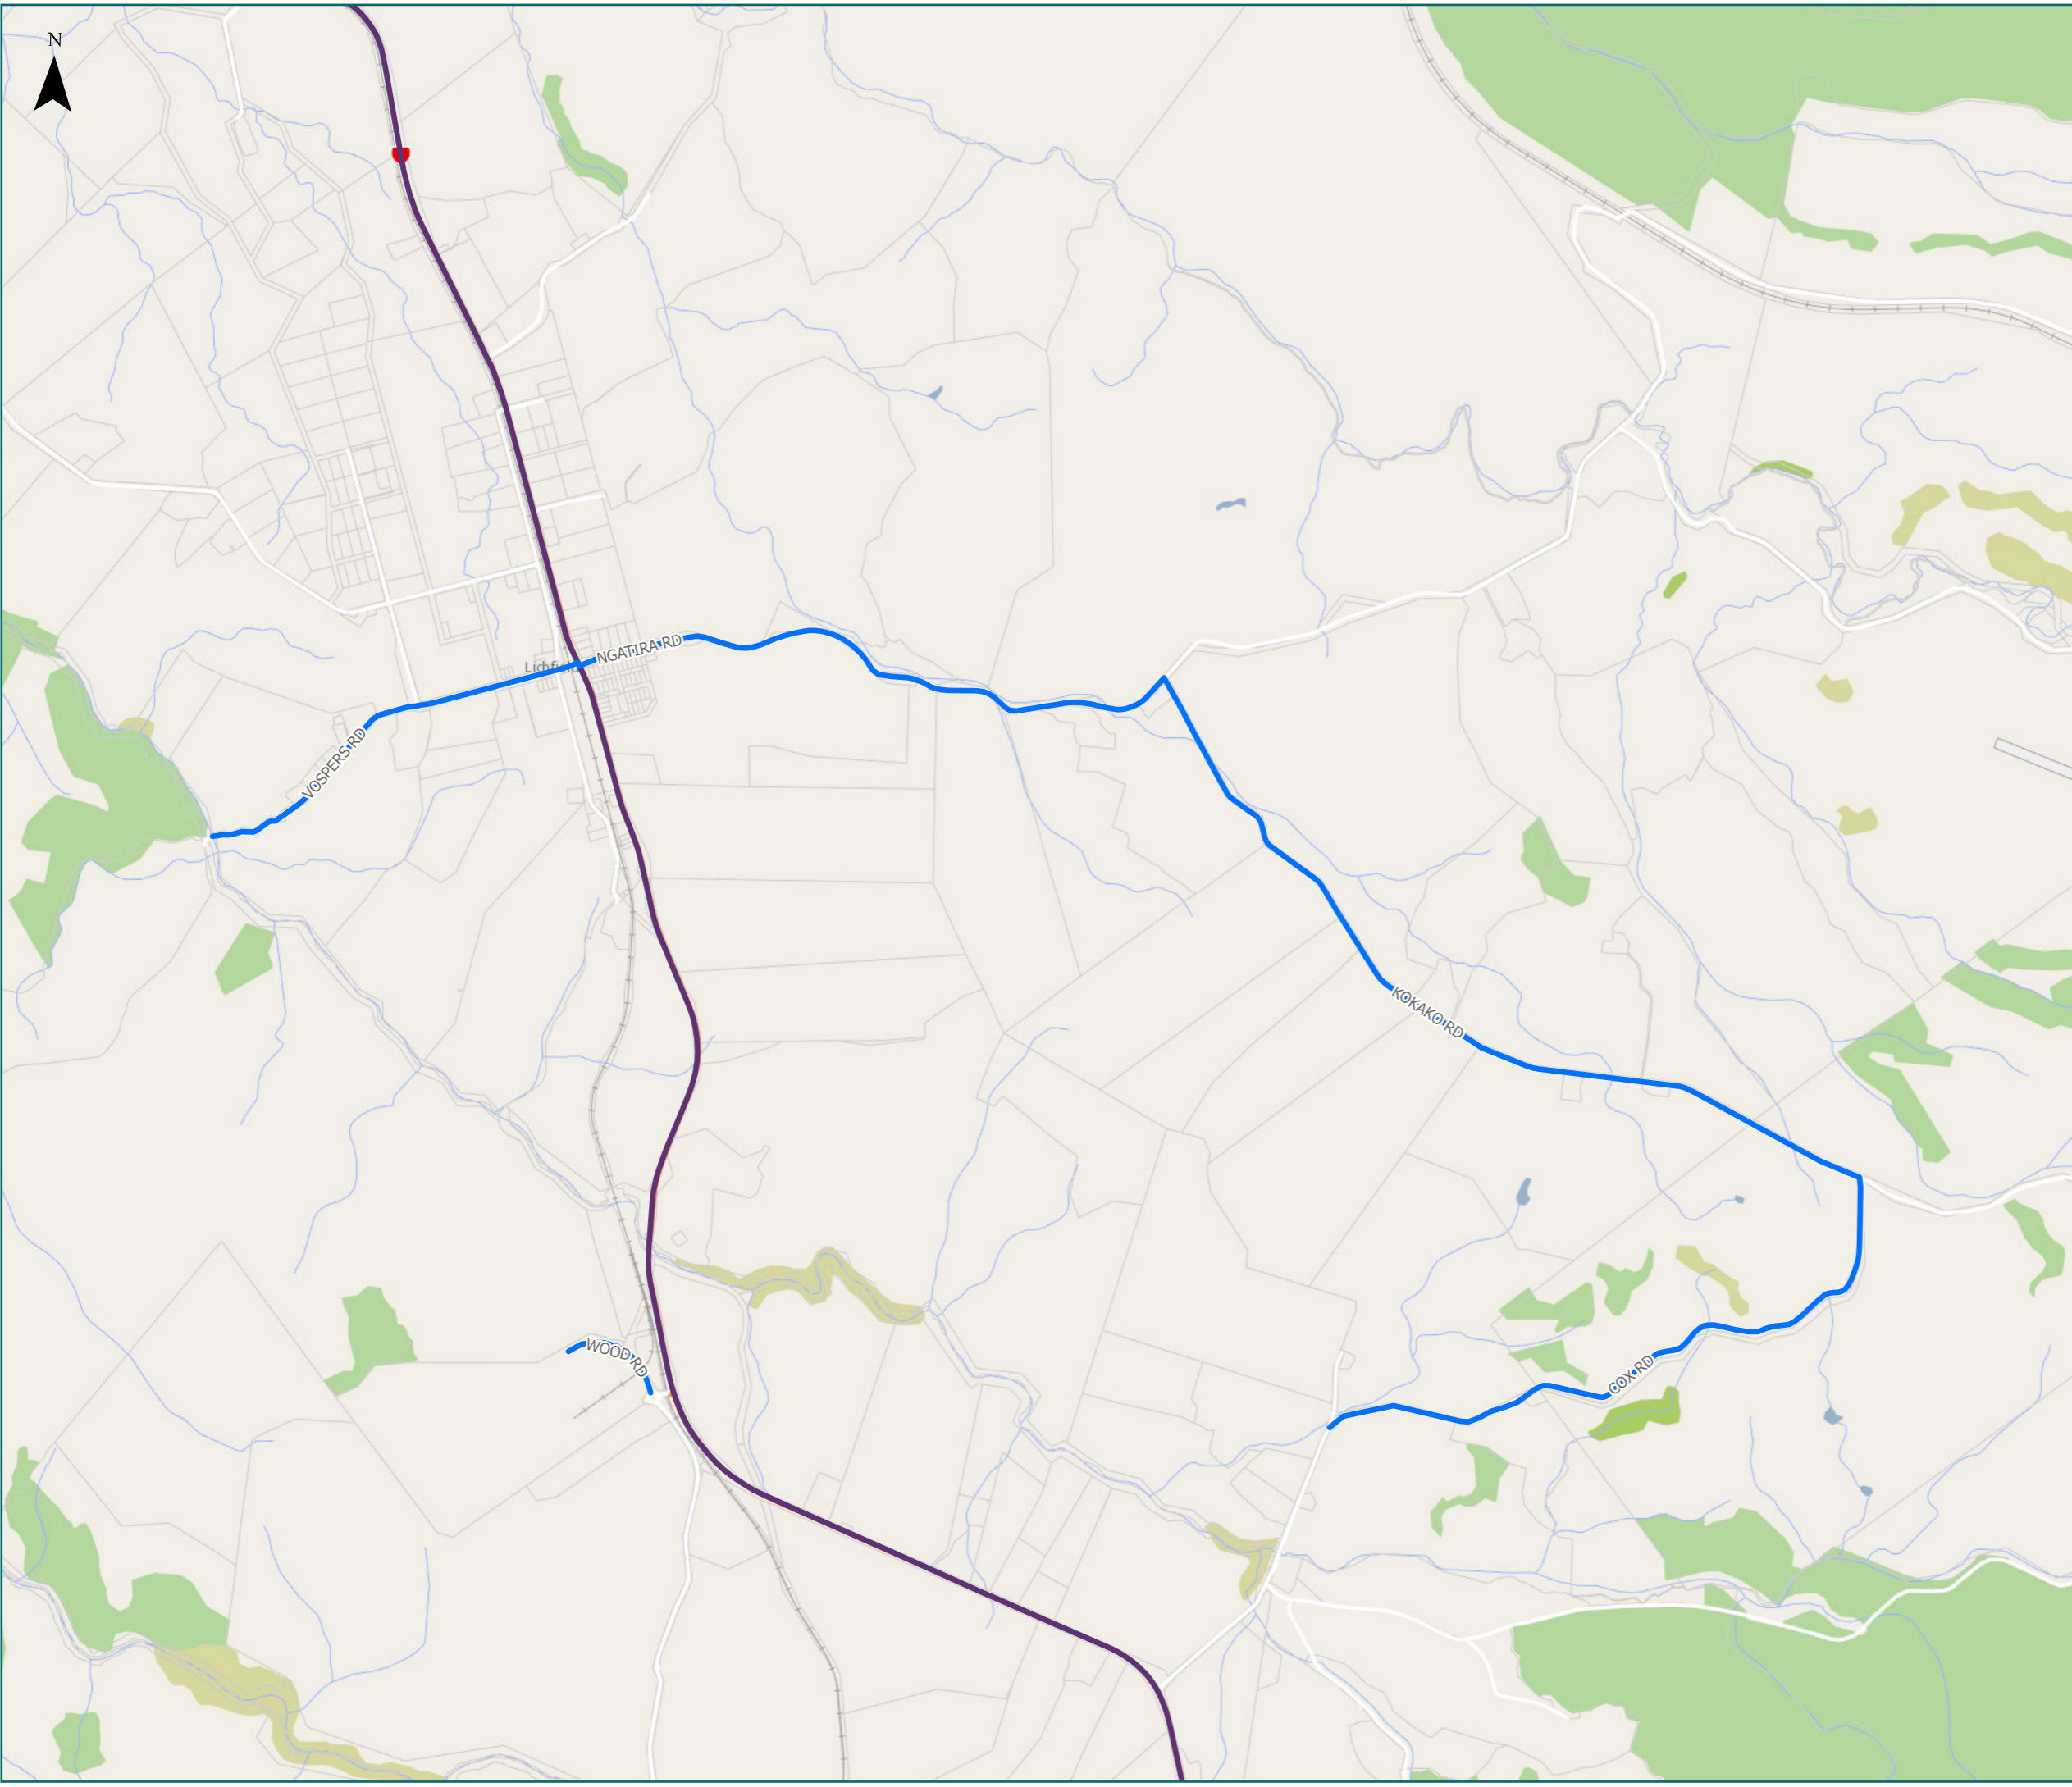

RCA Pre-approved HPMV Routes

South Waikato District

Lichfield

Legend

- Local Road
- State Highway
- Territorial Authority
- Boundary

Page 3 of 10

Road/Street Name	Extent of Road/Street
COX RD	Full length
KOKAKO RD	from Ngatira Rd to Cox Rd
NGATIRA RD	from SH1 to Kokako Rd
VOSPERS RD	Full length (from SH1 to end of sealed road)
WOOD RD	Full length (from Wiltsdown Rd)

* For the list of roads please refer to the index table in the end of the document.