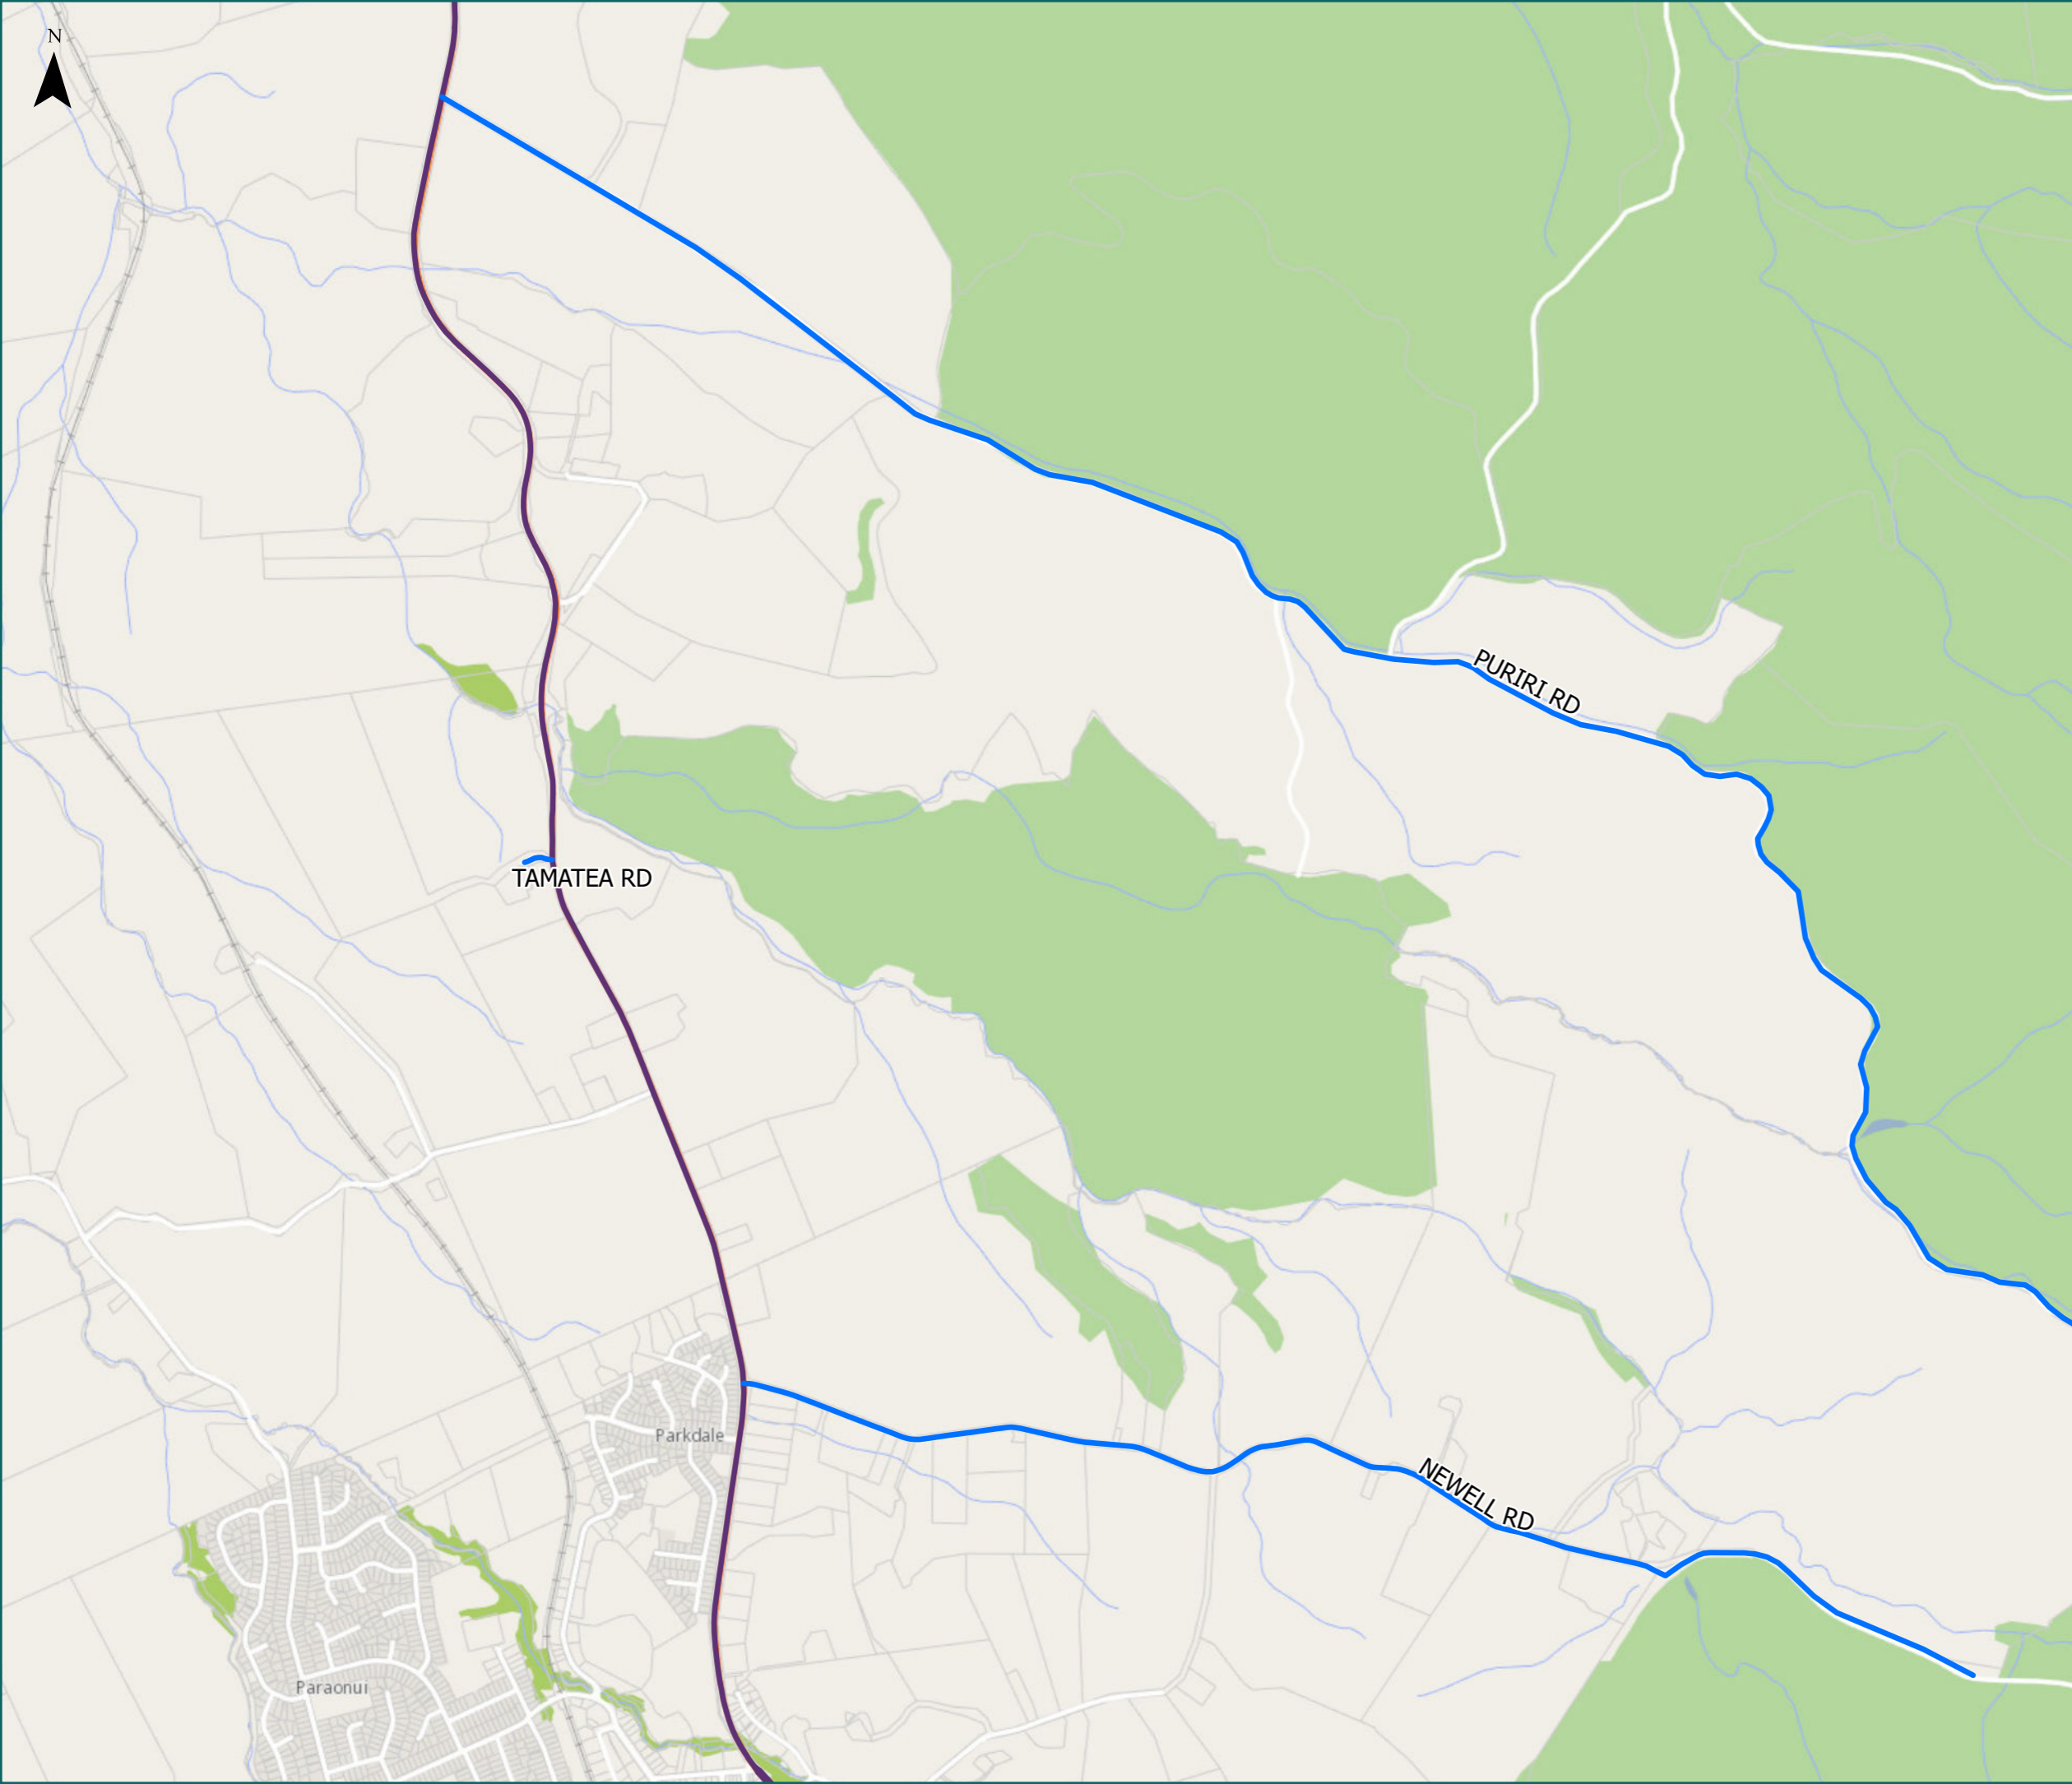

RCA Pre-approved HPMV Routes

South Waikato District

Parkdale

Legend

- Local Road
- State Highway
- Territorial Authority Boundary
- Boundary

Page 4 of 9

Road/Street Name	Road/Street Extent
NEWELL RD	Full length
PURIRI RD	Full length (from SH1 to Galaxy Rd)
TAMATEA RD	Full length