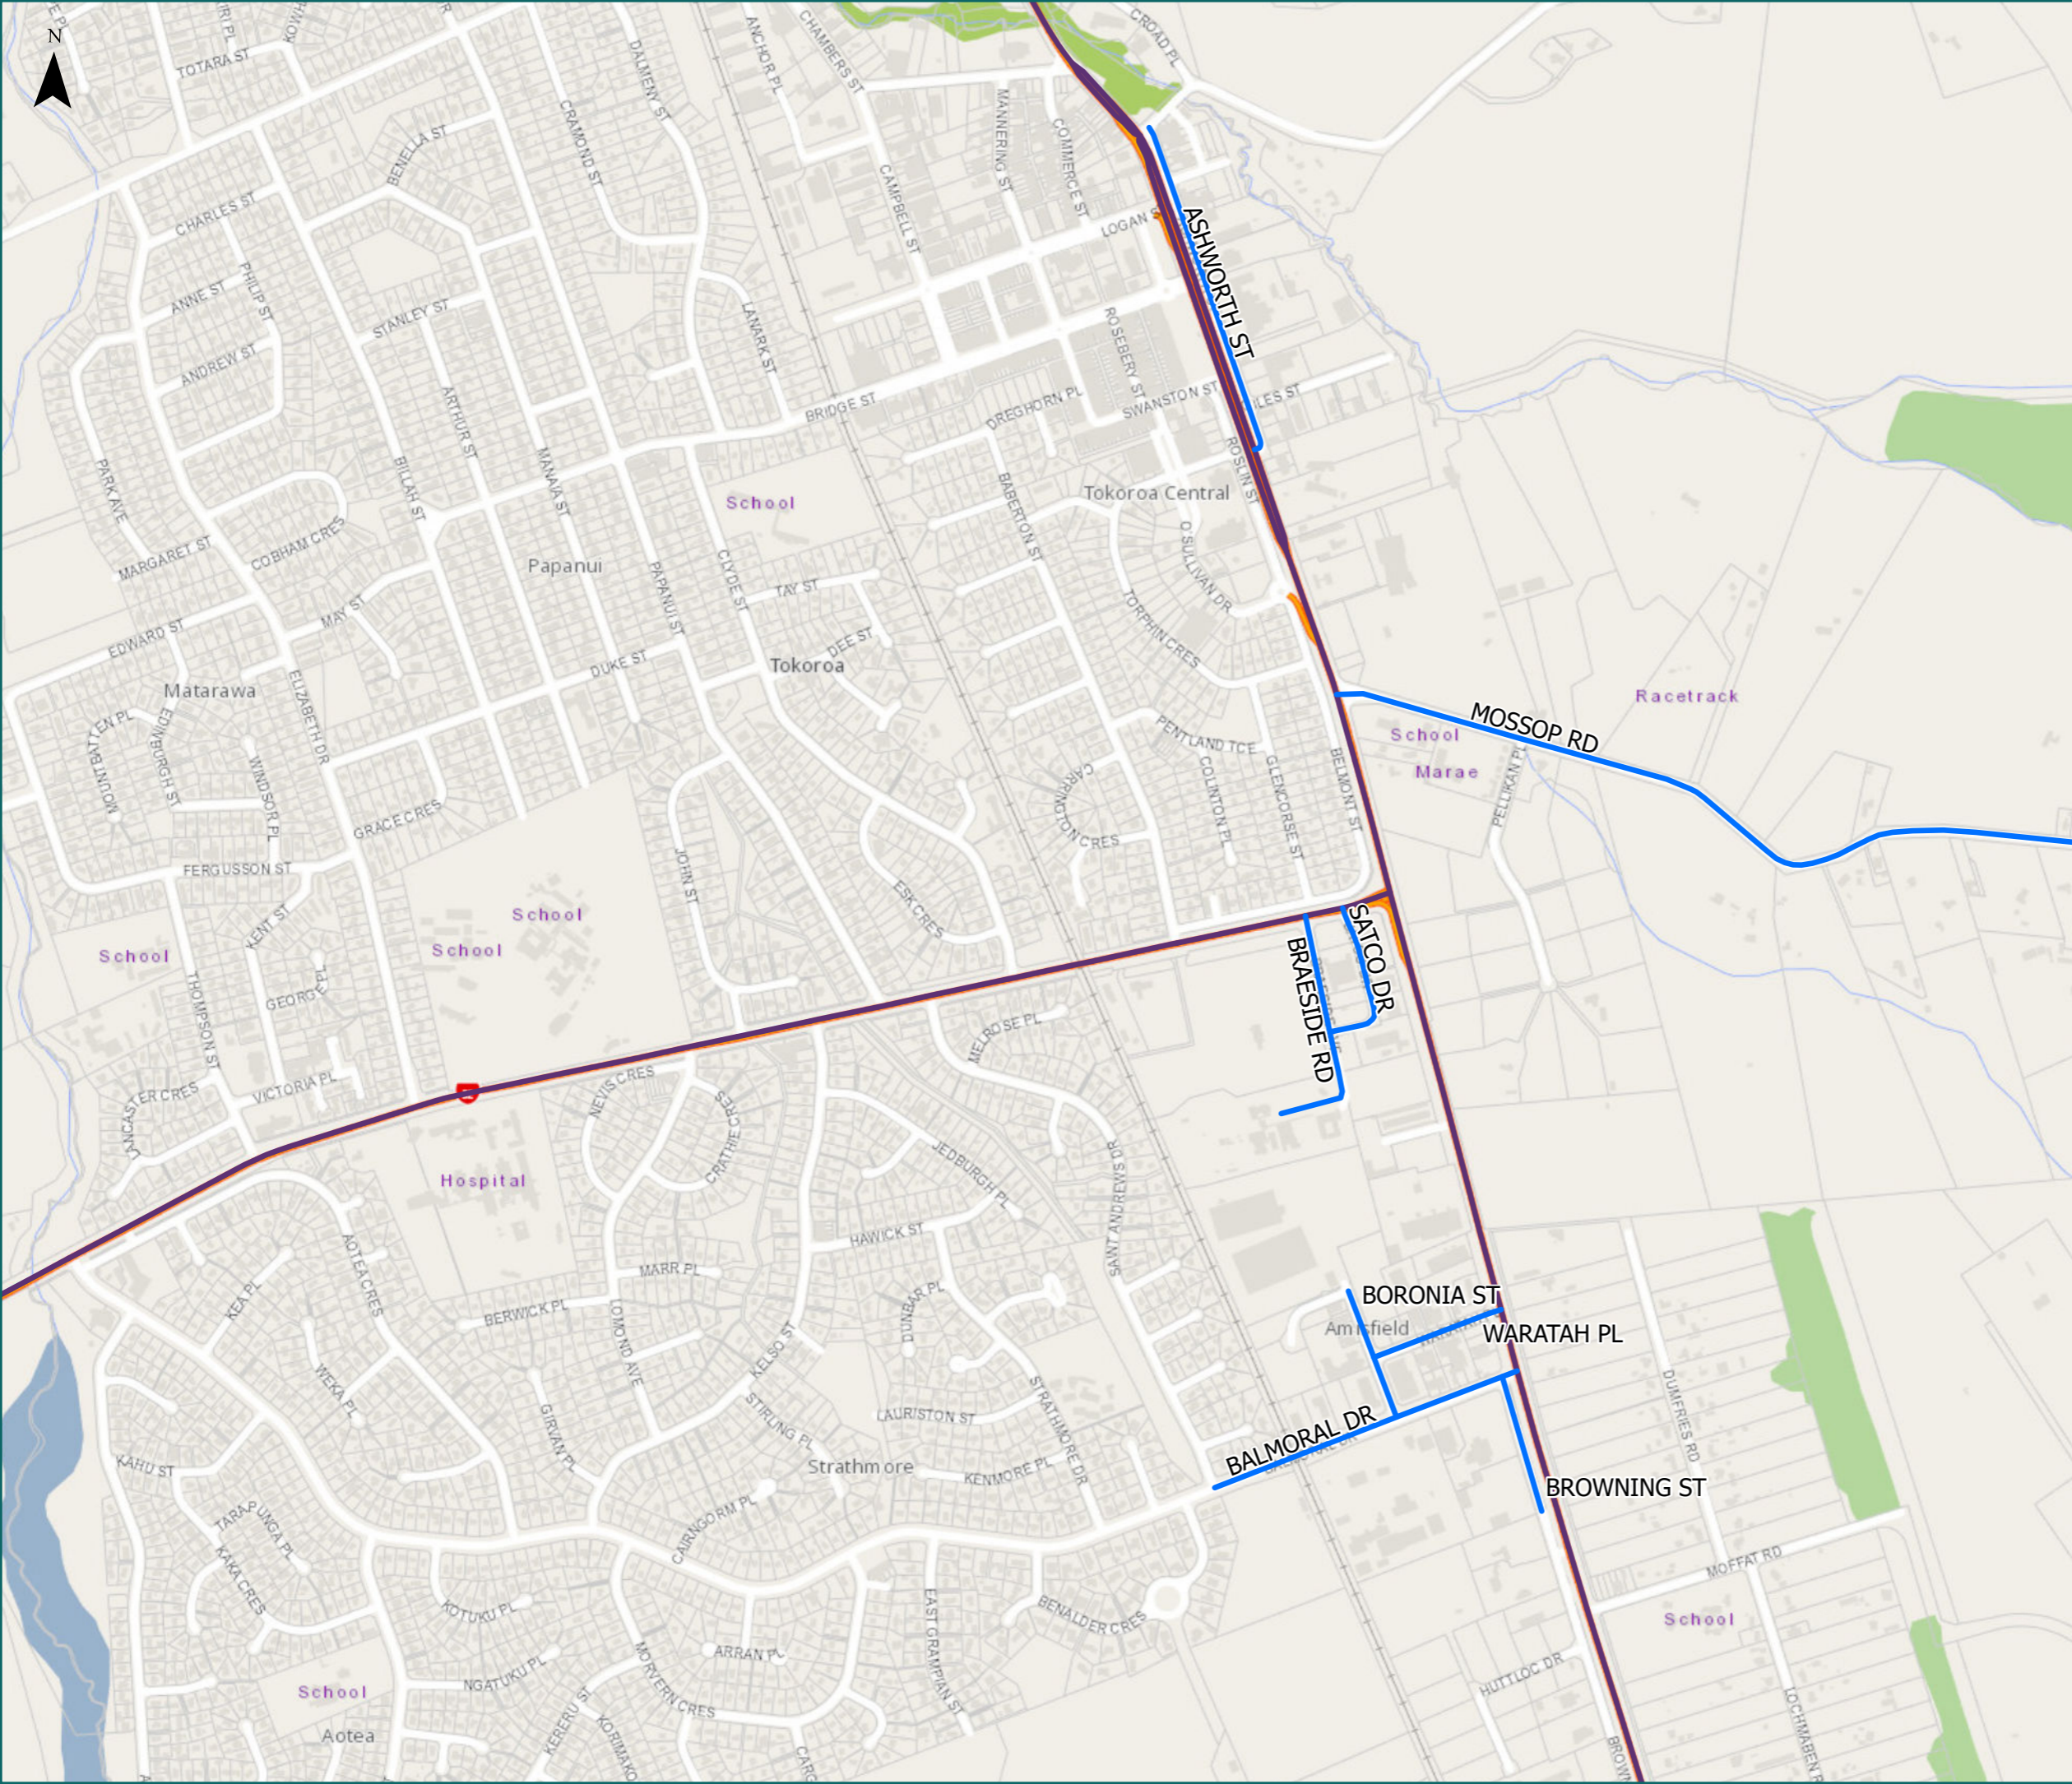

Page 6 of 9

Road/Street Name	Road/Street Extent
ASHWORTH ST	Full length
BROWNING ST	from Balmoral Dr to Z Fuel
MOSSOP RD	Full length
WARATAH PL	Full length
BRAESIDE RD	Full length
SATCO DR	Full length
BORONIA ST	from Balmoral Dr to Waratah Pl or to No. 53 Boronia St (RJ Lincoln)
BALMORAL DR	from SH1 to St Andrews Dr