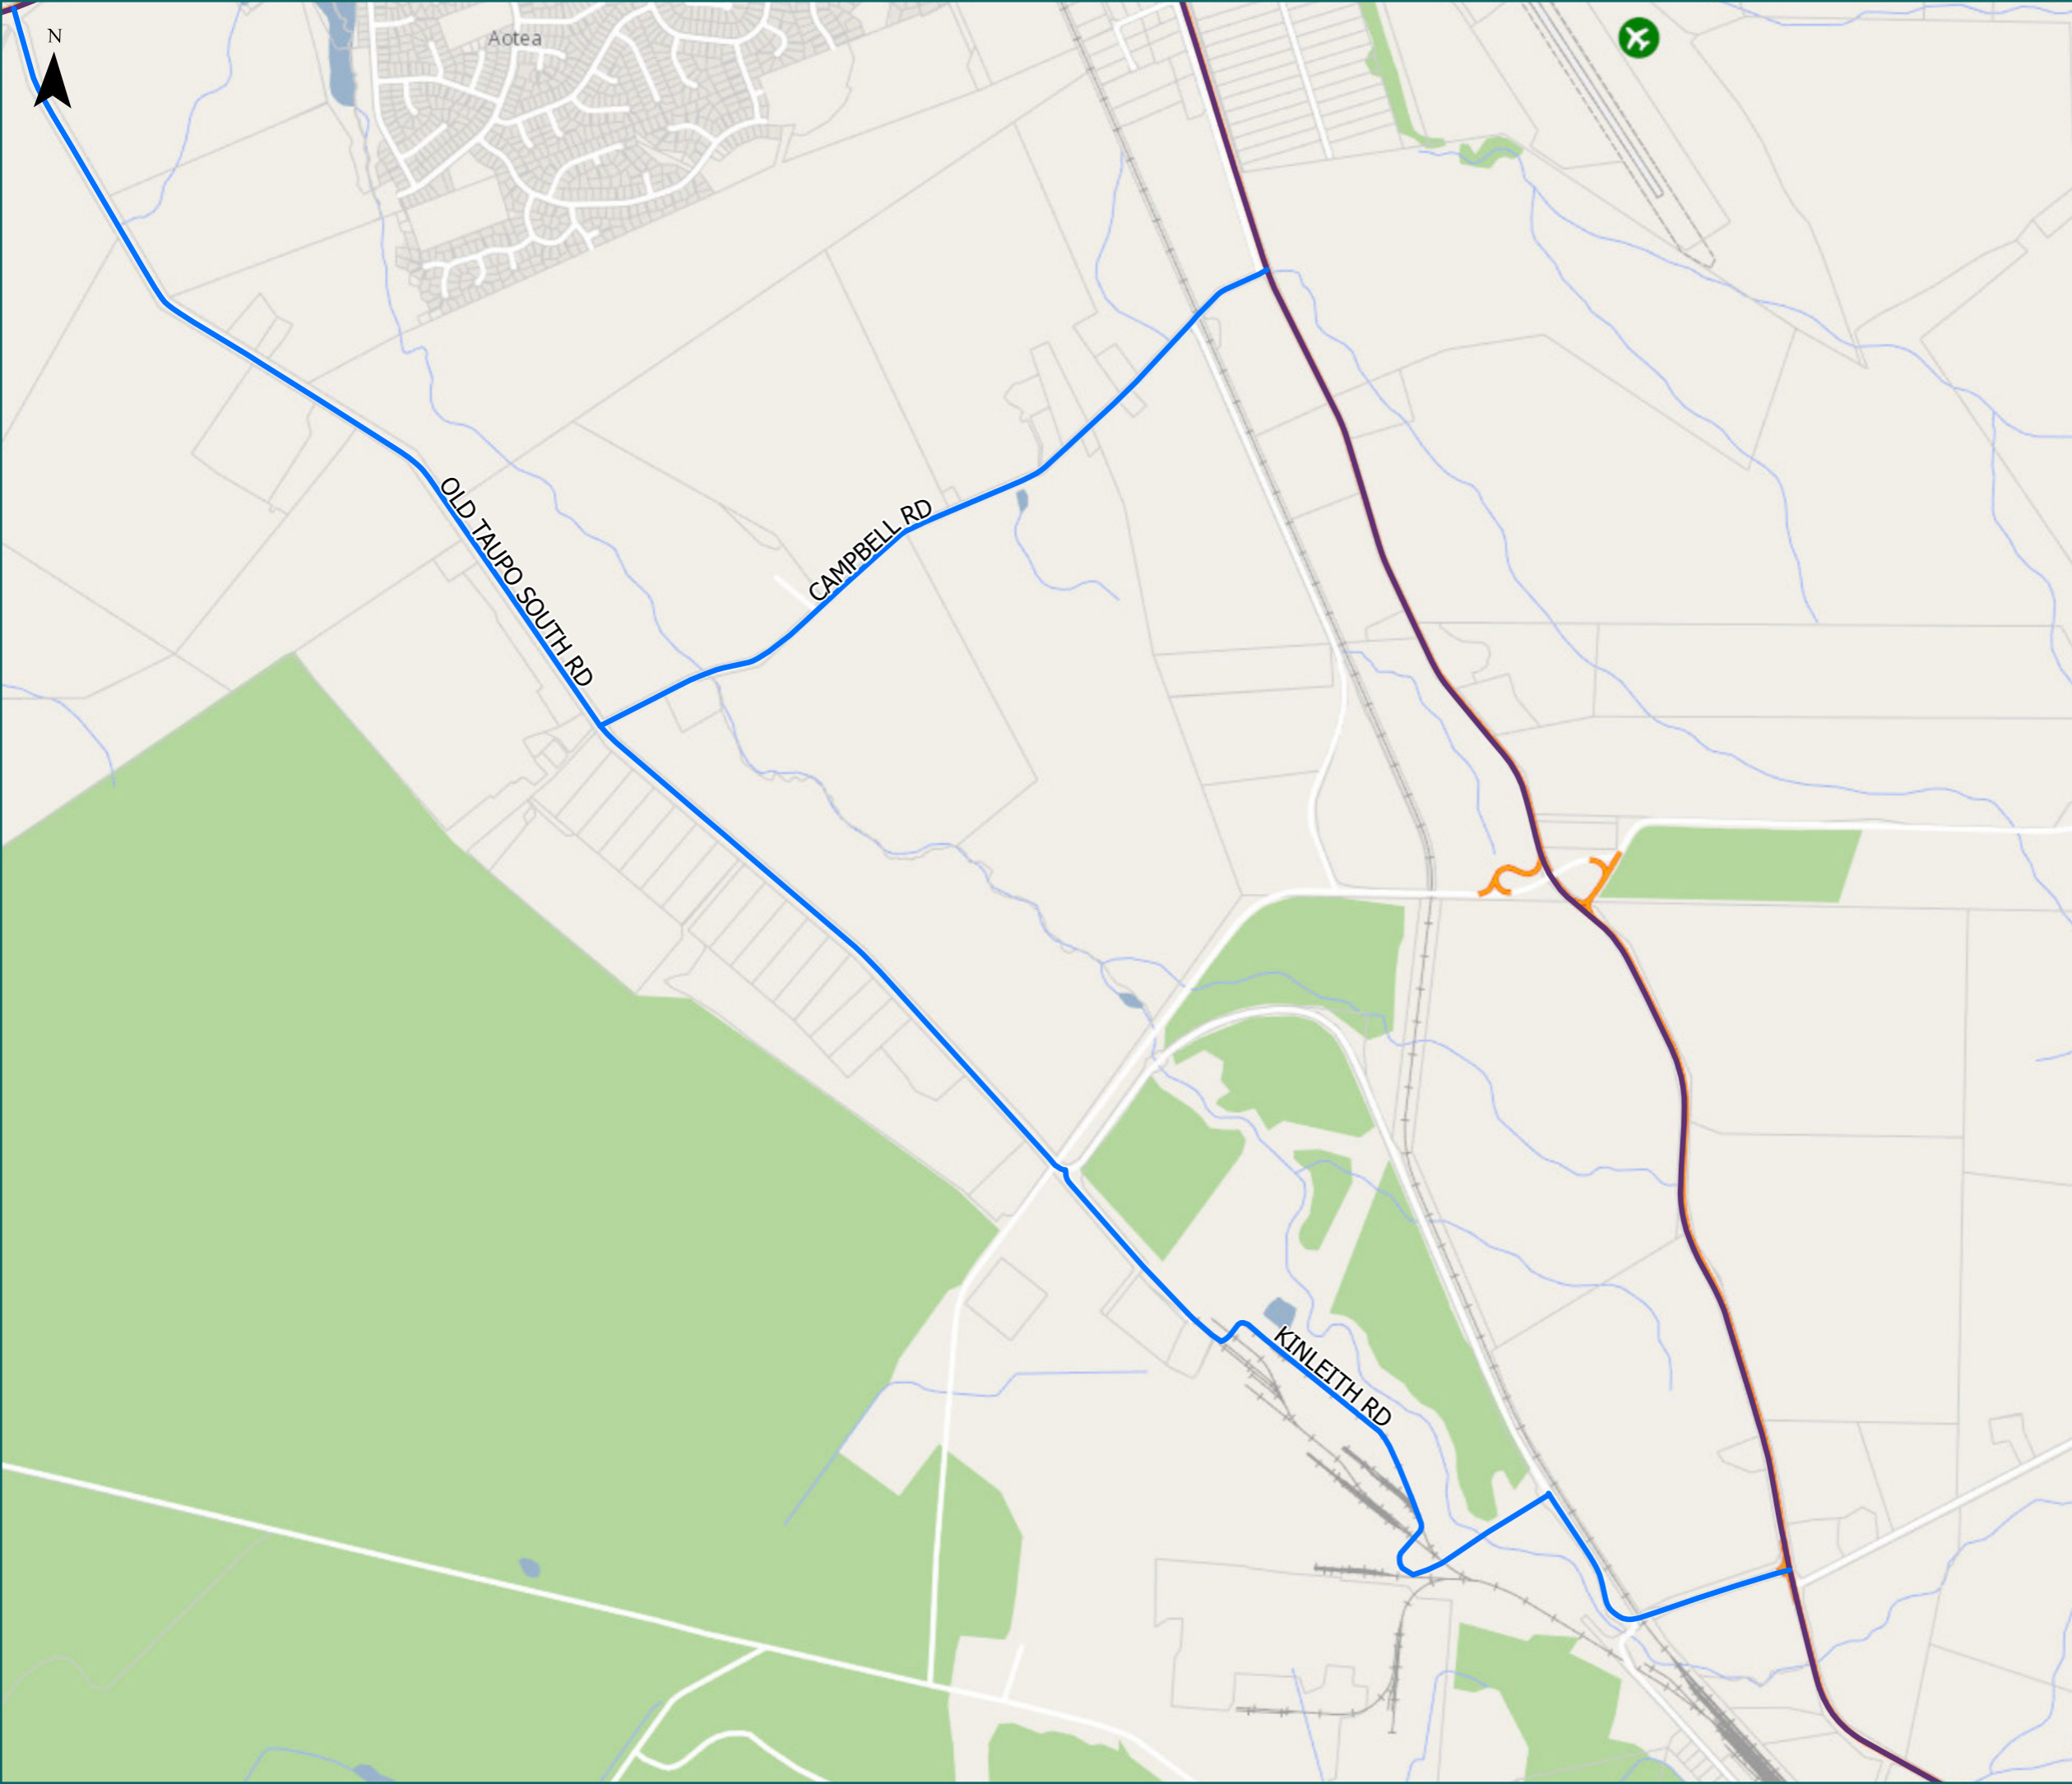

- Local Road
- State Highway
- Territorial Authority Boundary
- Boundary

Page 8 of 9

Road/Street Name	Road/Street Extent
CAMPBELL RD	Full length
KINLEITH RD	Full length (from SH1 to Old Taupo Rd)
OLD TAUPO SOUTH RD	from SH32 to Kinleith Rd
OLD TAUPO NORTH RD	from SH32 to Jack Henry Rd