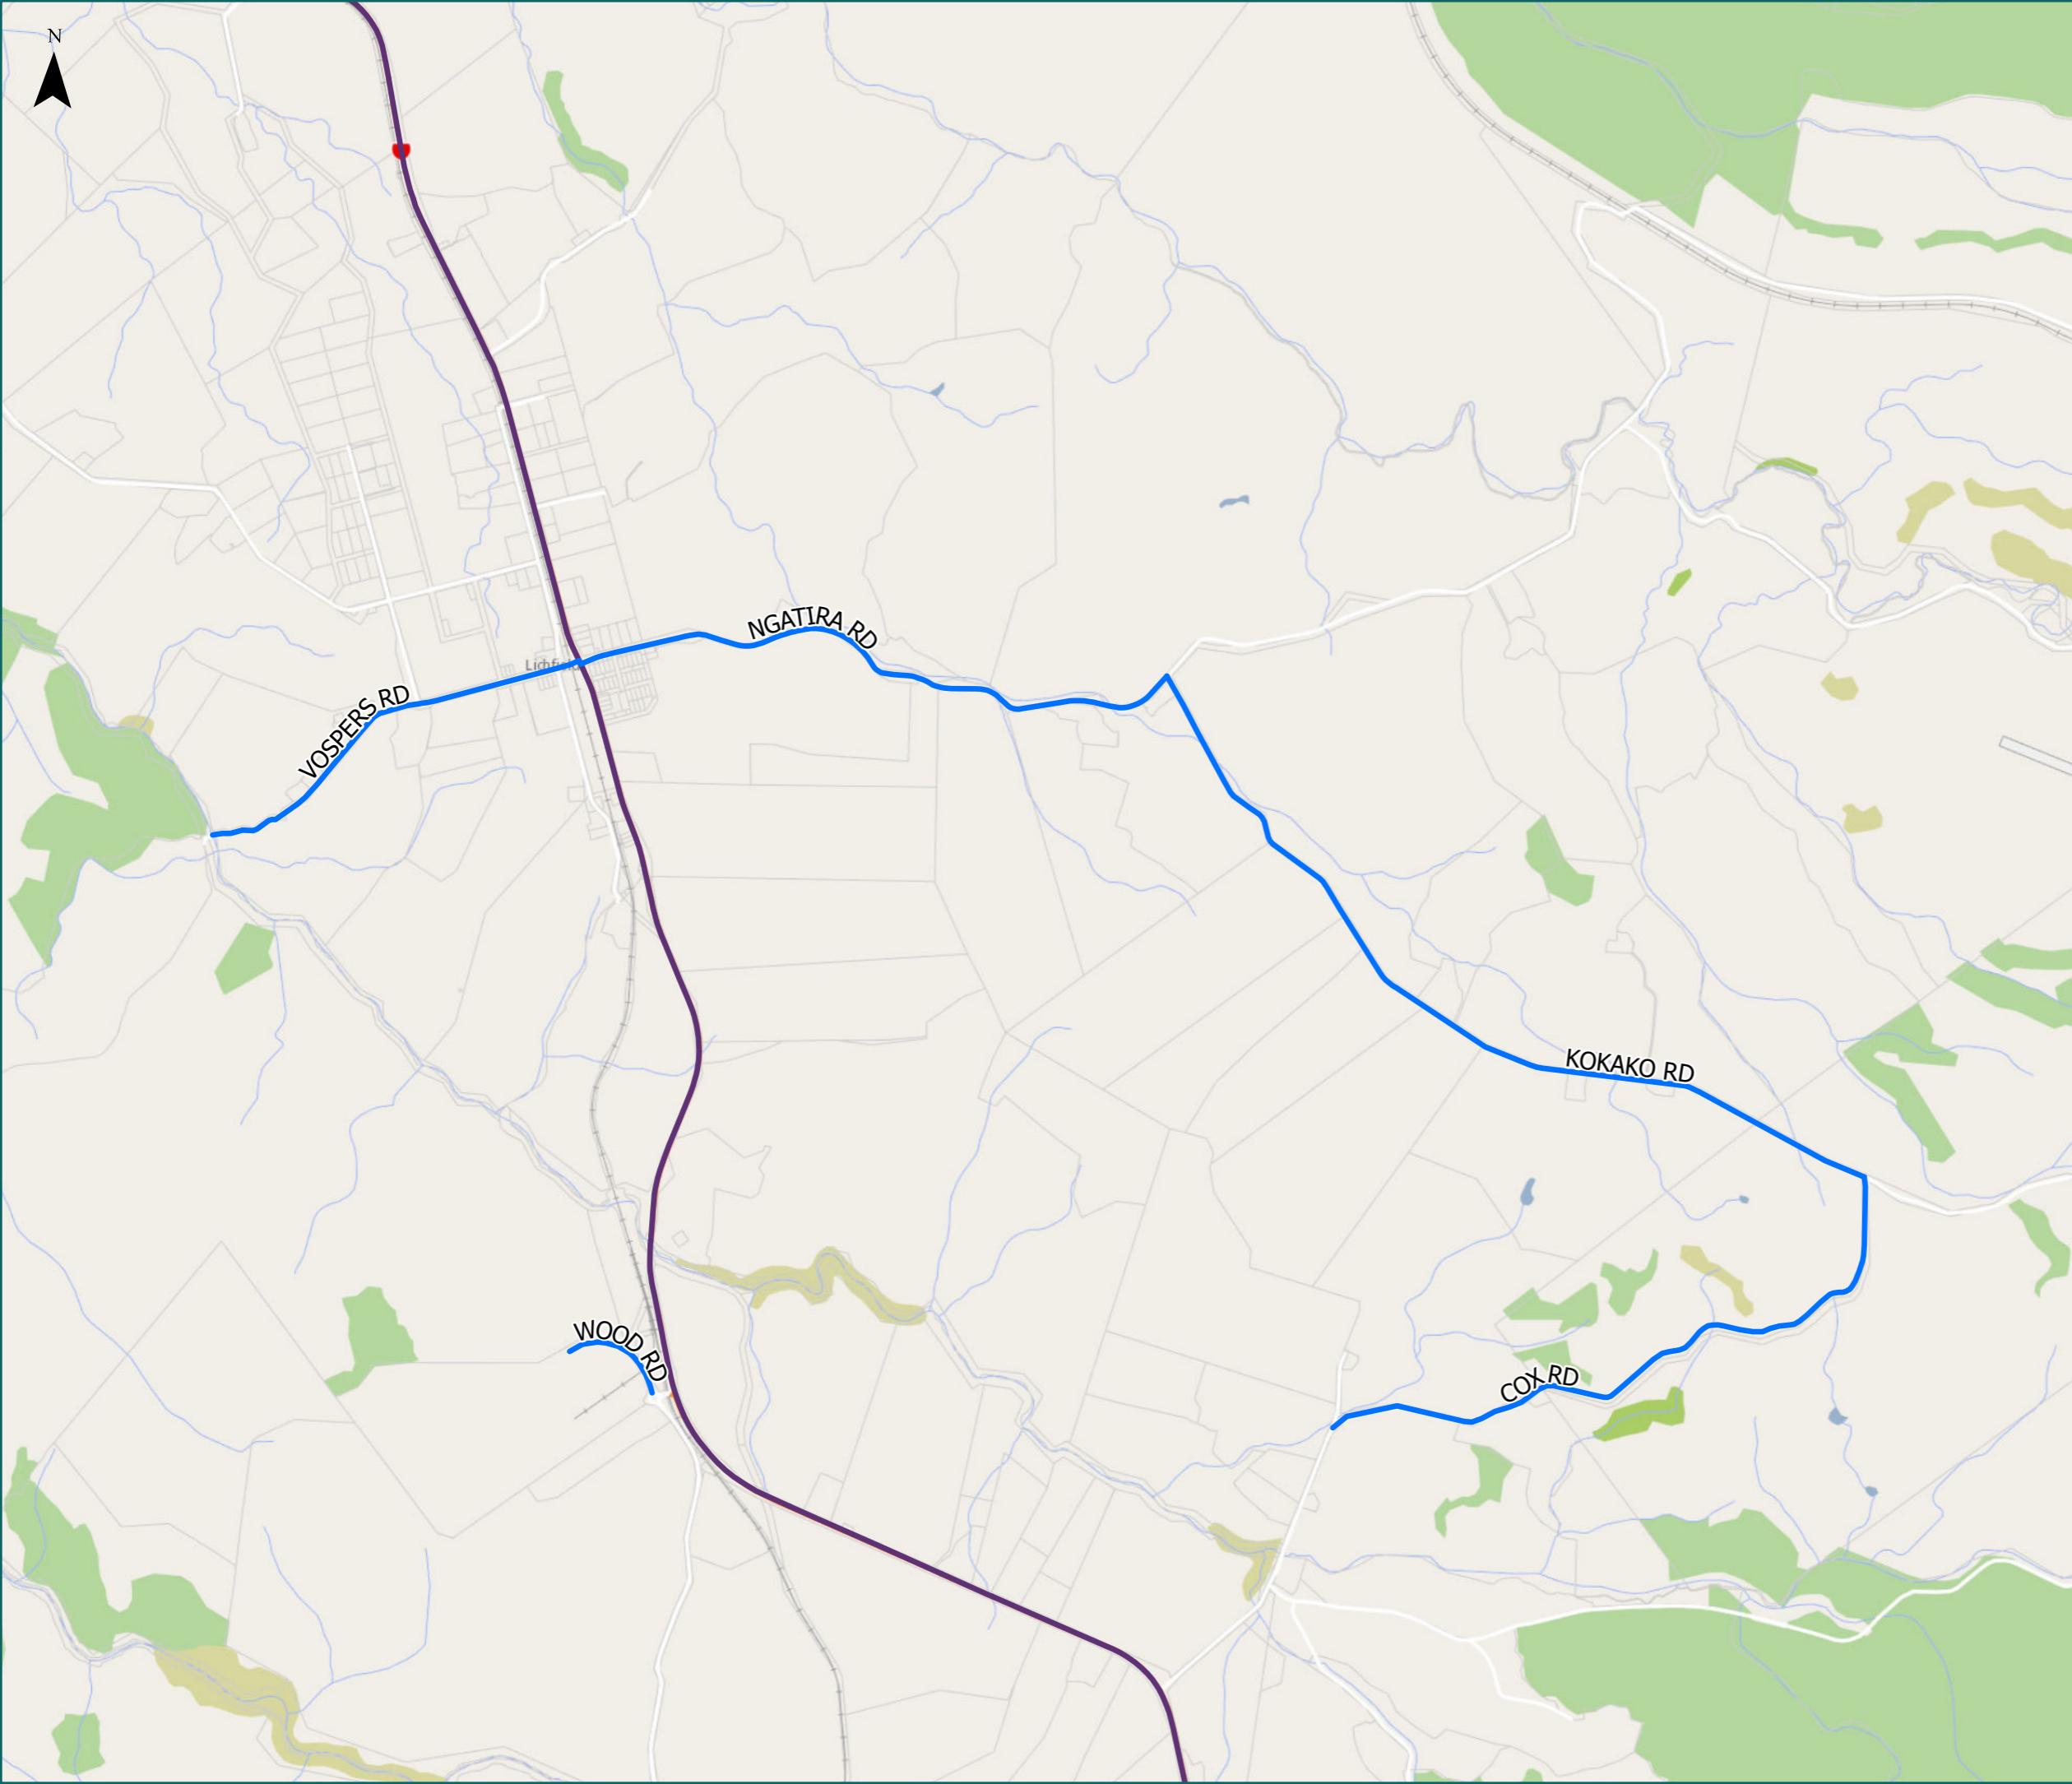

* For the list of roads please refer to the index table in the end of the document.

RCA Pre-approved HPMV Routes

South Waikato District

Lichfield

Legend

- Local Road
- State Highway
- Territorial Authority Boundary
- Boundary

Page 3 of 9

Road/Street Name	Road/Street Extent
COX RD	Full length
KOKAKO RD	from Ngatira Rd to Cox Rd
NGATIRA RD	from SH1 to Kokako Rd
VOSPERS RD	Full length (from SH1 to end of sealed road)
WOOD RD	Full length (from Wiltsdown Rd)