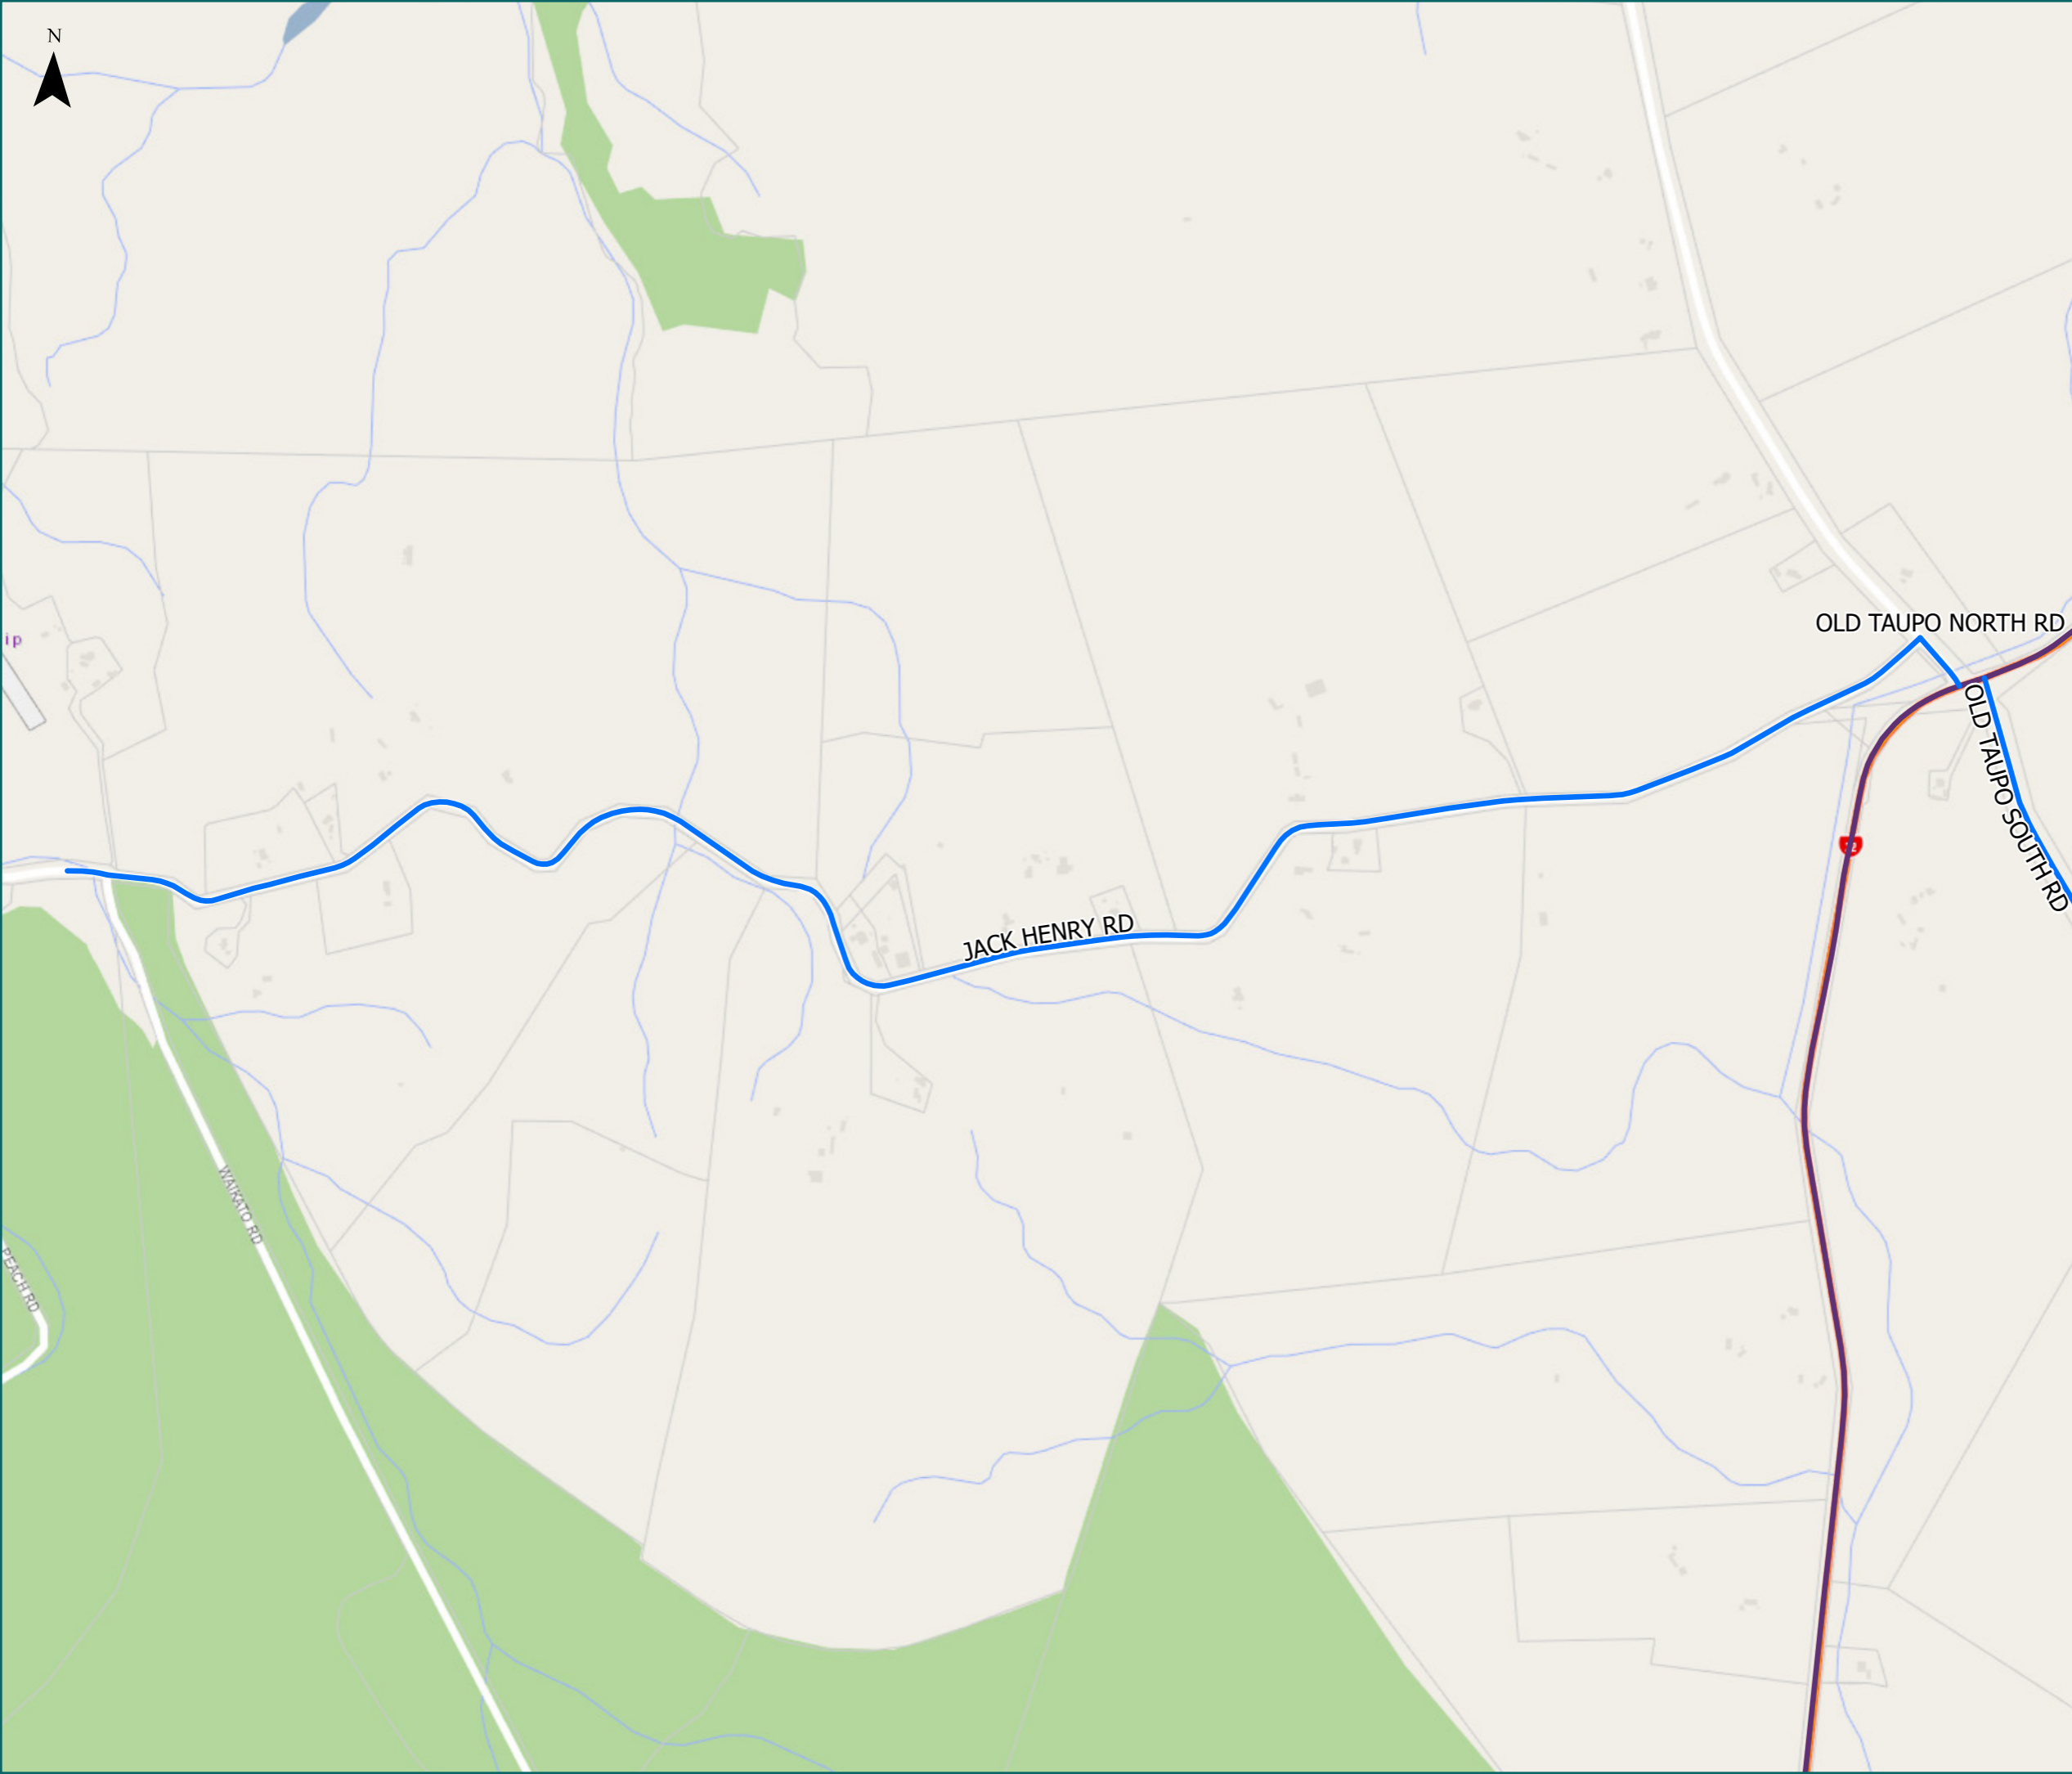

RCA Pre-approved HPMV Routes

South Waikato District

Tokoroa West

Legend

- Local Road
- State Highway
- Territorial Authority Boundary
- Boundary

Page 5 of 9

Road/Street Name	Road/Street Extent
JACK HENRY RD	from Old Taupo Rd - first 3.4km only to No. 336 Jack Henry Rd
OLD TAUPO SOUTH RD	from SH32 to Kinleith Rd
OLD TAUPO NORTH RD	from SH32 to Jack Henry Rd