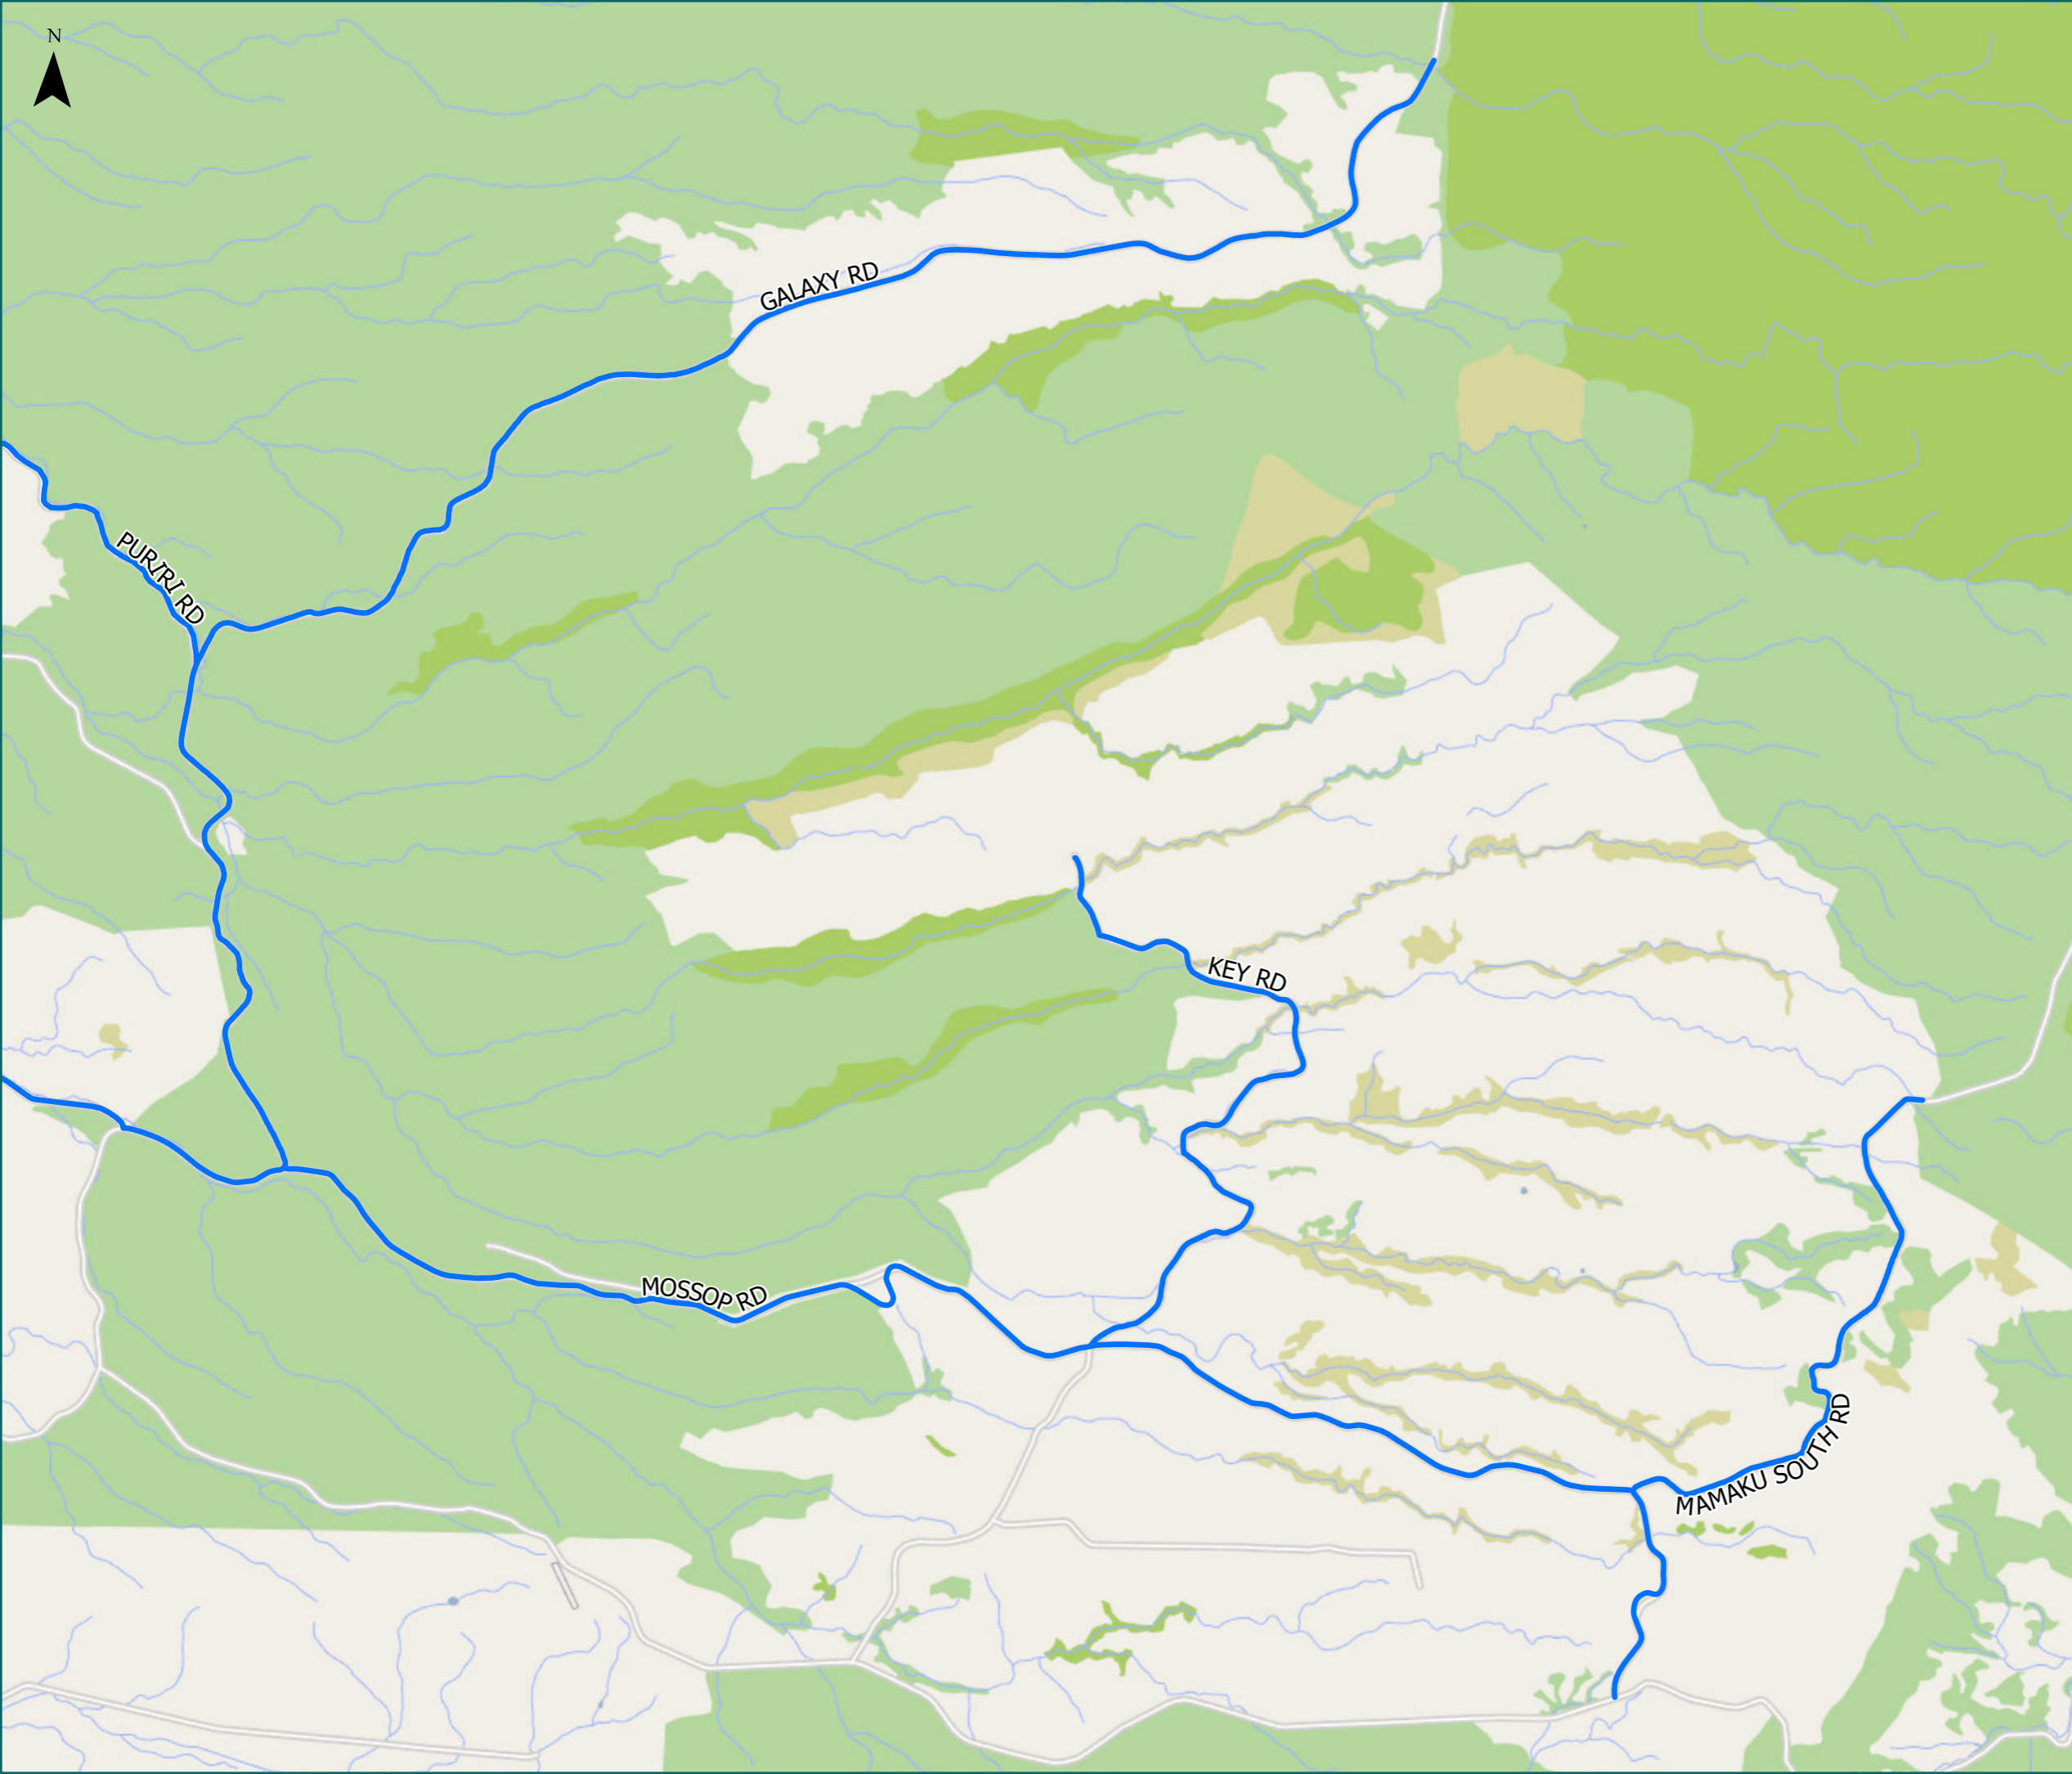

Page 6 of 9

Road/Street Name	Road/Street Extent
ASHWORTH ST	Full length
BROWNING ST	from Balmoral Dr to Z Fuel
MOSSOP RD	Full length
WARATAH PL	Full length
BRAESIDE RD	Full length
SATCO DR	Full length
BORONIA ST	from Balmoral Dr to Waratah Pl or to No. 53 Boronia St (RJ Lincoln)
BALMORAL DR	from SH1 to St Andrews Dr

- Local Road
- State Highway
- Territorial Authority Boundary
- Boundary

Page 8 of 9

Road/Street Name	Road/Street Extent
CAMPBELL RD	Full length
KINLEITH RD	Full length (from SH1 to Old Taupo Rd)
OLD TAUPO SOUTH RD	from SH32 to Kinleith Rd
OLD TAUPO NORTH RD	from SH32 to Jack Henry Rd

Page 9 of 9

Road/Street Name	Road/Street Extent
GALAXY RD	Full length (from Mossop Rd to end of legal road)
KEY RD	Full length
MAMAKU SOUTH RD	Full length
MOSSOP RD	Full length
PURIRI RD	Full length (from SH1 to Galaxy Rd)

Route Name	Page
WARATAH PL (Full length)	6
WOOD RD Full length (from Wiltsdown Rd)	3
