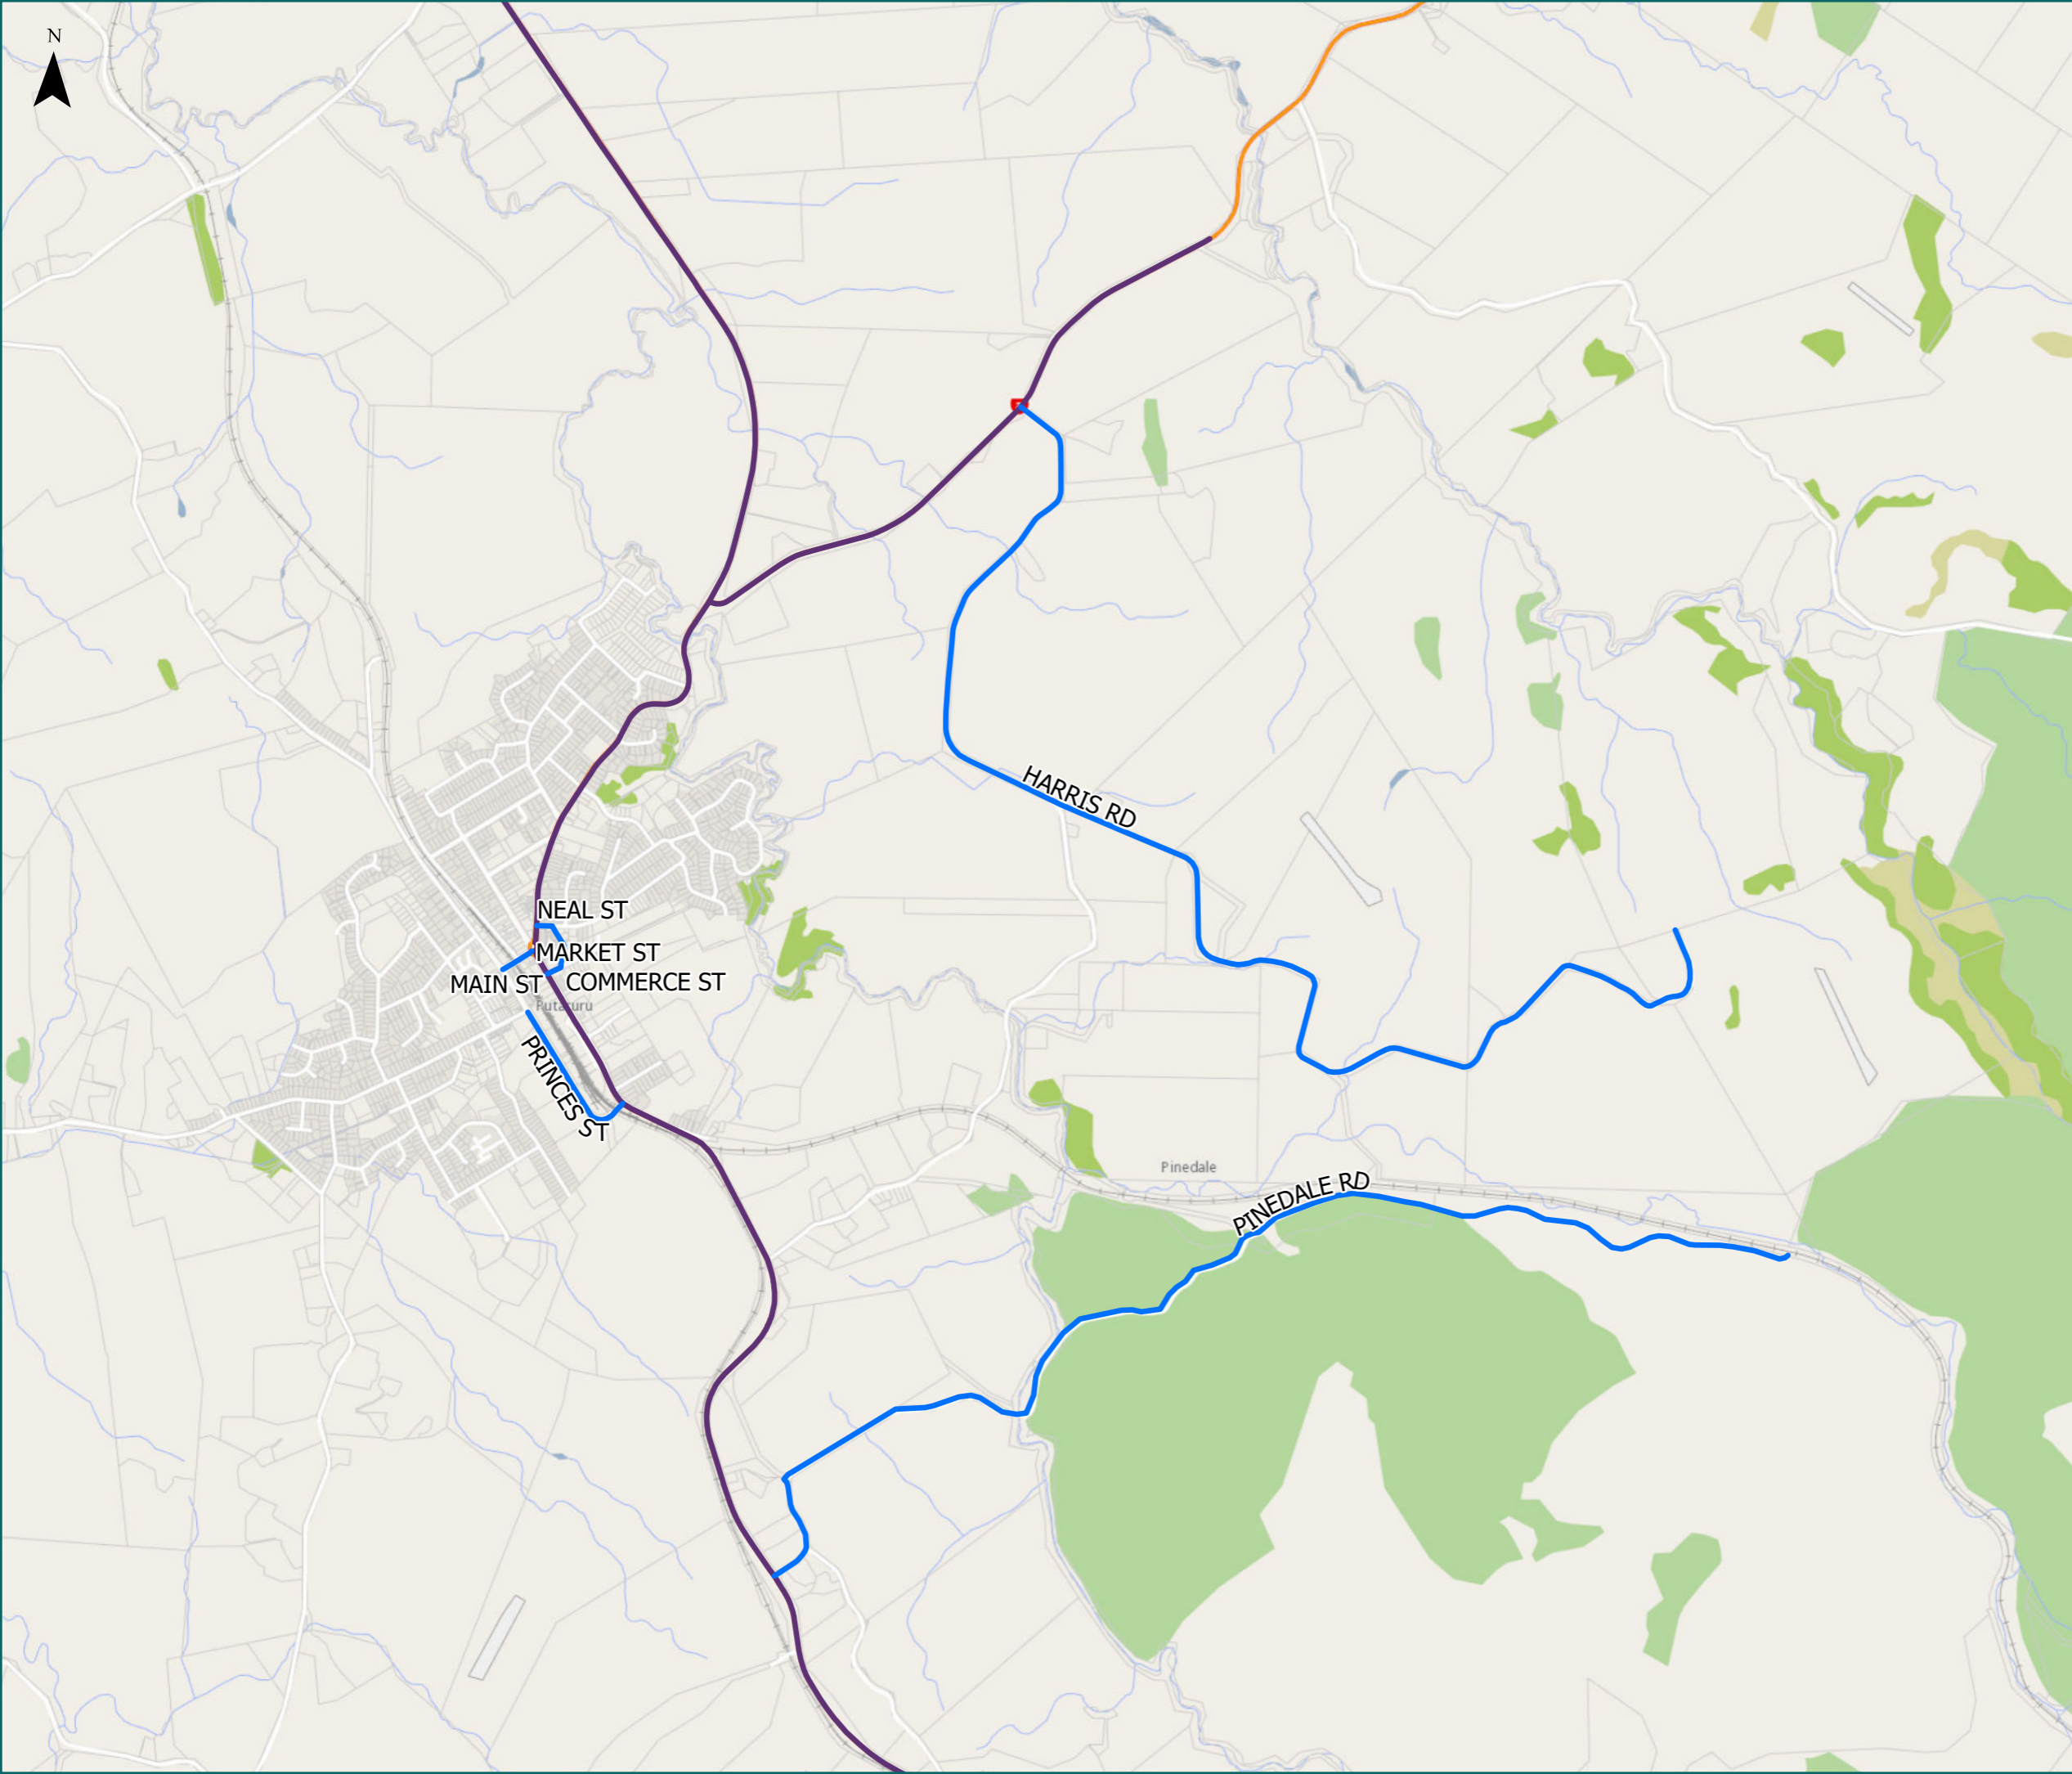

* For the list of roads please refer to the index table in the end of the document.

RCA Pre-approved HPMV Routes

South Waikato District

Putaruru

Legend

- Local Road
- State Highway
- Territorial Authority Boundary
- Boundary

* For the list of roads please refer to the index table in the end of the document.

RCA Pre-approved HPMV Routes

South Waikato District

Lichfield

Legend

- Local Road
- State Highway
- Territorial Authority Boundary
- Boundary

Page 3 of 9

Road/Street Name	Road/Street Extent
COX RD	Full length
KOKAKO RD	from Ngatira Rd to Cox Rd
NGATIRA RD	from SH1 to Kokako Rd
VOSPERS RD	Full length (from SH1 to end of sealed road)
WOOD RD	Full length (from Wiltsdown Rd)

RCA Pre-approved HPMV Routes

South Waikato District

Tokoroa West

Legend

- Local Road
- State Highway
- Territorial Authority Boundary
- Boundary

Page 5 of 9

Road/Street Name	Road/Street Extent
JACK HENRY RD	from Old Taupo Rd - first 3.4km only to No. 336 Jack Henry Rd
OLD TAUPO SOUTH RD	from SH32 to Kinleith Rd
OLD TAUPO NORTH RD	from SH32 to Jack Henry Rd