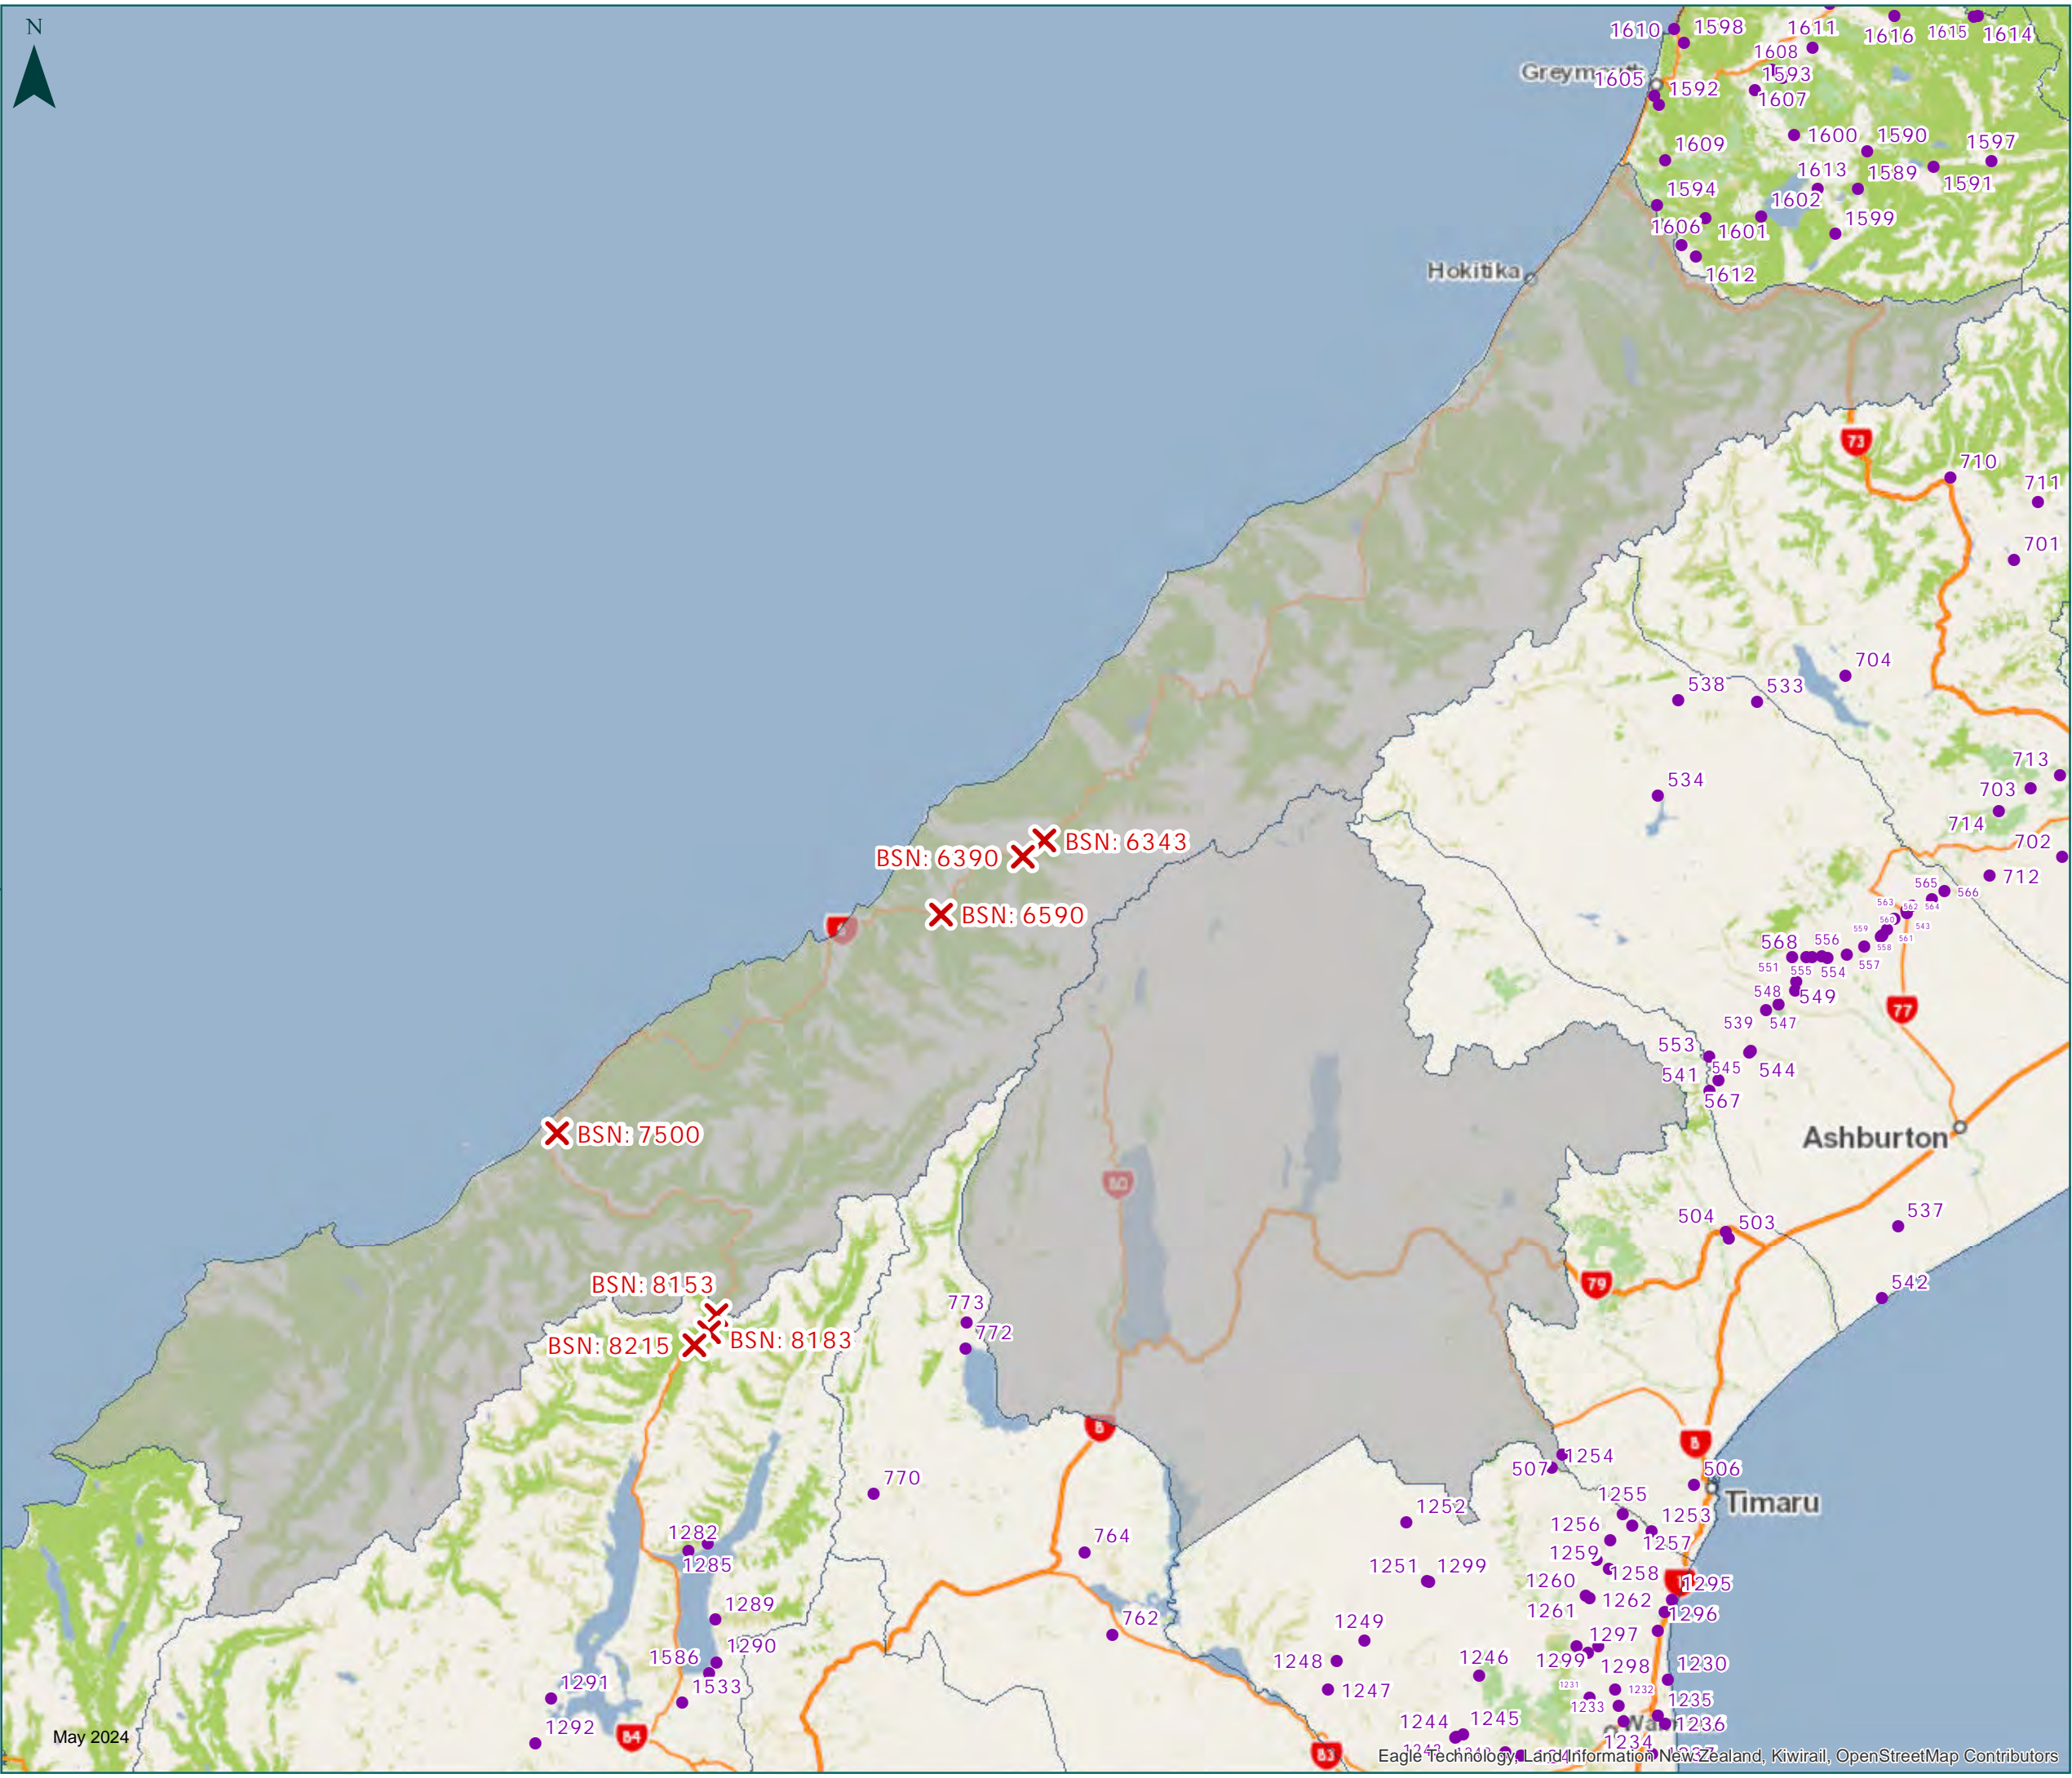

50MAX Road Controlling Authorities - South Island

Local roads can be used EXCEPT for the restricted bridges/roads listed in the following tables

Ashburton District
Buller District
Central Otago District
Christchurch City
Clutha District
Dunedin City
Gore District
Grey District
Hurunui District
Invercargill City
Kaikoura District
Marlborough District
Nelson City
Queenstown Lakes
District
Selwyn District
Southland District
Tasman District
Timaru District
Waimakariri District
Waimate District
Waitaki District

SH	BSN	Name	Region	Northing	Easting
SH 6	6343	FOX RIVER BRIDGE - 6343	Christchurch	5181826.2937	1358077.2611
SH 6	6390	COOK RIVER (WEHEKA) BRIDGE - 6390	Christchurch	5179319.6396	1354758.1994
SH 6	6590	KARANGARUA RIVER BRIDGE - 6590	Christchurch	5170451.8171	1342141.616
SH 6	8153	FISH RIVER BRIDGE - 8153	Dunedin	5108774.6331	1307472.8408
SH 6	7500	HAAST RIVER BRIDGE - 7500	Christchurch	5136745.1532	1282914.7575
SH 6	8183	MAKARORA RIVER BRIDGE - 8183	Dunedin	5106071.484	1306371.7233
SH 6	8215	CAMERONS CREEK BRIDGE - 8215	Dunedin	5104103.517	1304129.6629

For detailed information visit www.nzta.govt.nz/commercial-driving/high-productivity

50MAX Book of Maps

Version: May 2024

South Island West Coast Region

Buller District

-  State Highway 50MAX Restrictions
-  Local Road 50MAX Bridge Restrictions
-  NZTA State Highways
-  Restricted RCA - consult local authority to use local roads

For detailed information visit
www.nzta.govt.nz/commercial-driving/high-productivity

50MAX Book of Maps

Version: May 2024

South Island
West Coast Region

Westland District

-  State Highway 50MAX Restrictions
-  Local Road 50MAX Bridge Restrictions
-  NZTA State Highways
-  Restricted RCA - consult local authority to use local roads