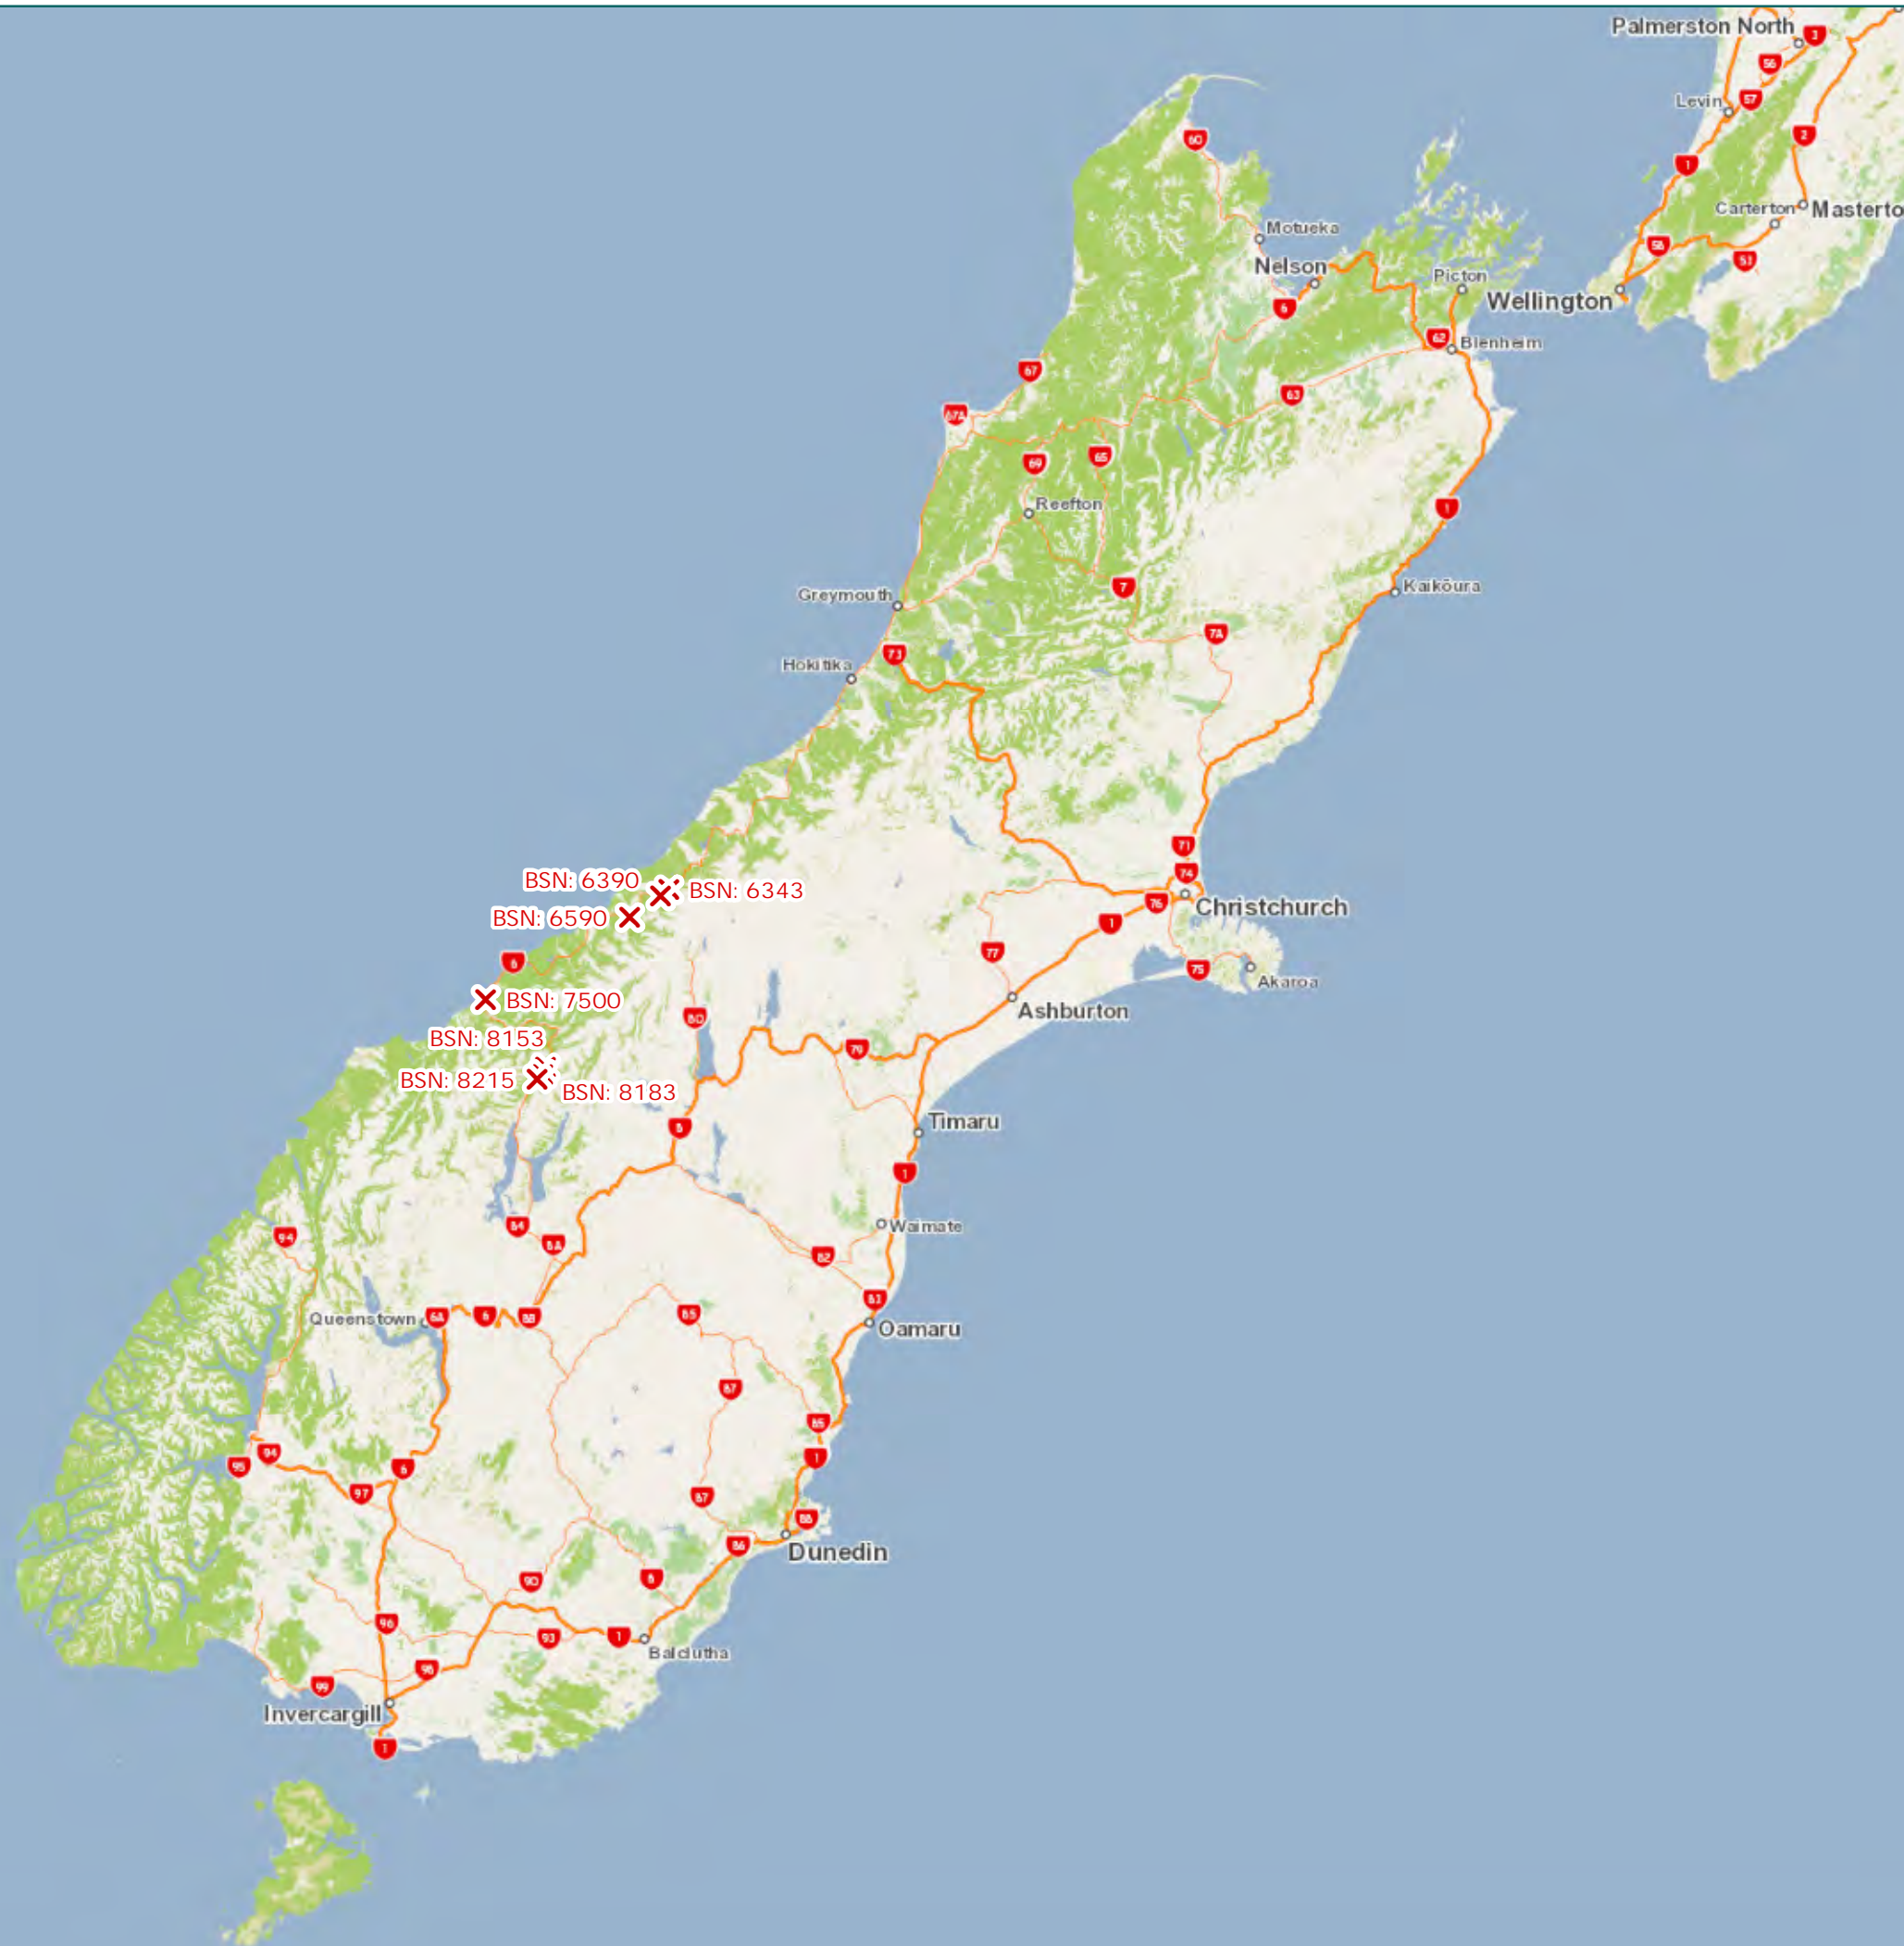

50MAX Book of Maps

South Island West Coast Region

50MAX Book of Maps

Version: May 2024

South Island
South Island

X State Highway 50MAX Restrictions

For detailed information visit
www.nzta.govt.nz/commercial-driving/high-productivity

50MAX Road Controlling Authorities - South Island

Local roads can be used EXCEPT for the restricted bridges/roads listed in the following tables

Ashburton District
Buller District
Central Otago District
Christchurch City
Clutha District
Dunedin City
Gore District
Grey District
Hurunui District
Invercargill City
Kaikoura District
Marlborough District
Nelson City
Queenstown Lakes
District
Selwyn District
Southland District
Tasman District
Timaru District
Waimakariri District
Waimate District
Waitaki District

SH	BSN	Name	Region	Northing	Easting
SH 6	6343	FOX RIVER BRIDGE - 6343	Christchurch	5181826.2937	1358077.2611
SH 6	6390	COOK RIVER (WEHEKA) BRIDGE - 6390	Christchurch	5179319.6396	1354758.1994
SH 6	6590	KARANGARUA RIVER BRIDGE - 6590	Christchurch	5170451.8171	1342141.616
SH 6	8153	FISH RIVER BRIDGE - 8153	Dunedin	5108774.6331	1307472.8408
SH 6	7500	HAAST RIVER BRIDGE - 7500	Christchurch	5136745.1532	1282914.7575
SH 6	8183	MAKARORA RIVER BRIDGE - 8183	Dunedin	5106071.484	1306371.7233
SH 6	8215	CAMERONS CREEK BRIDGE - 8215	Dunedin	5104103.517	1304129.6629

50MAX Book of Maps

Version: May 2024

South Island West Coast Region

All RCA's (Districts)

-  State Highway 50MAX Restrictions
-  Local Road 50MAX Bridge Restrictions
-  NZTA State Highways
-  Restricted RCA - consult local authority to use local roads