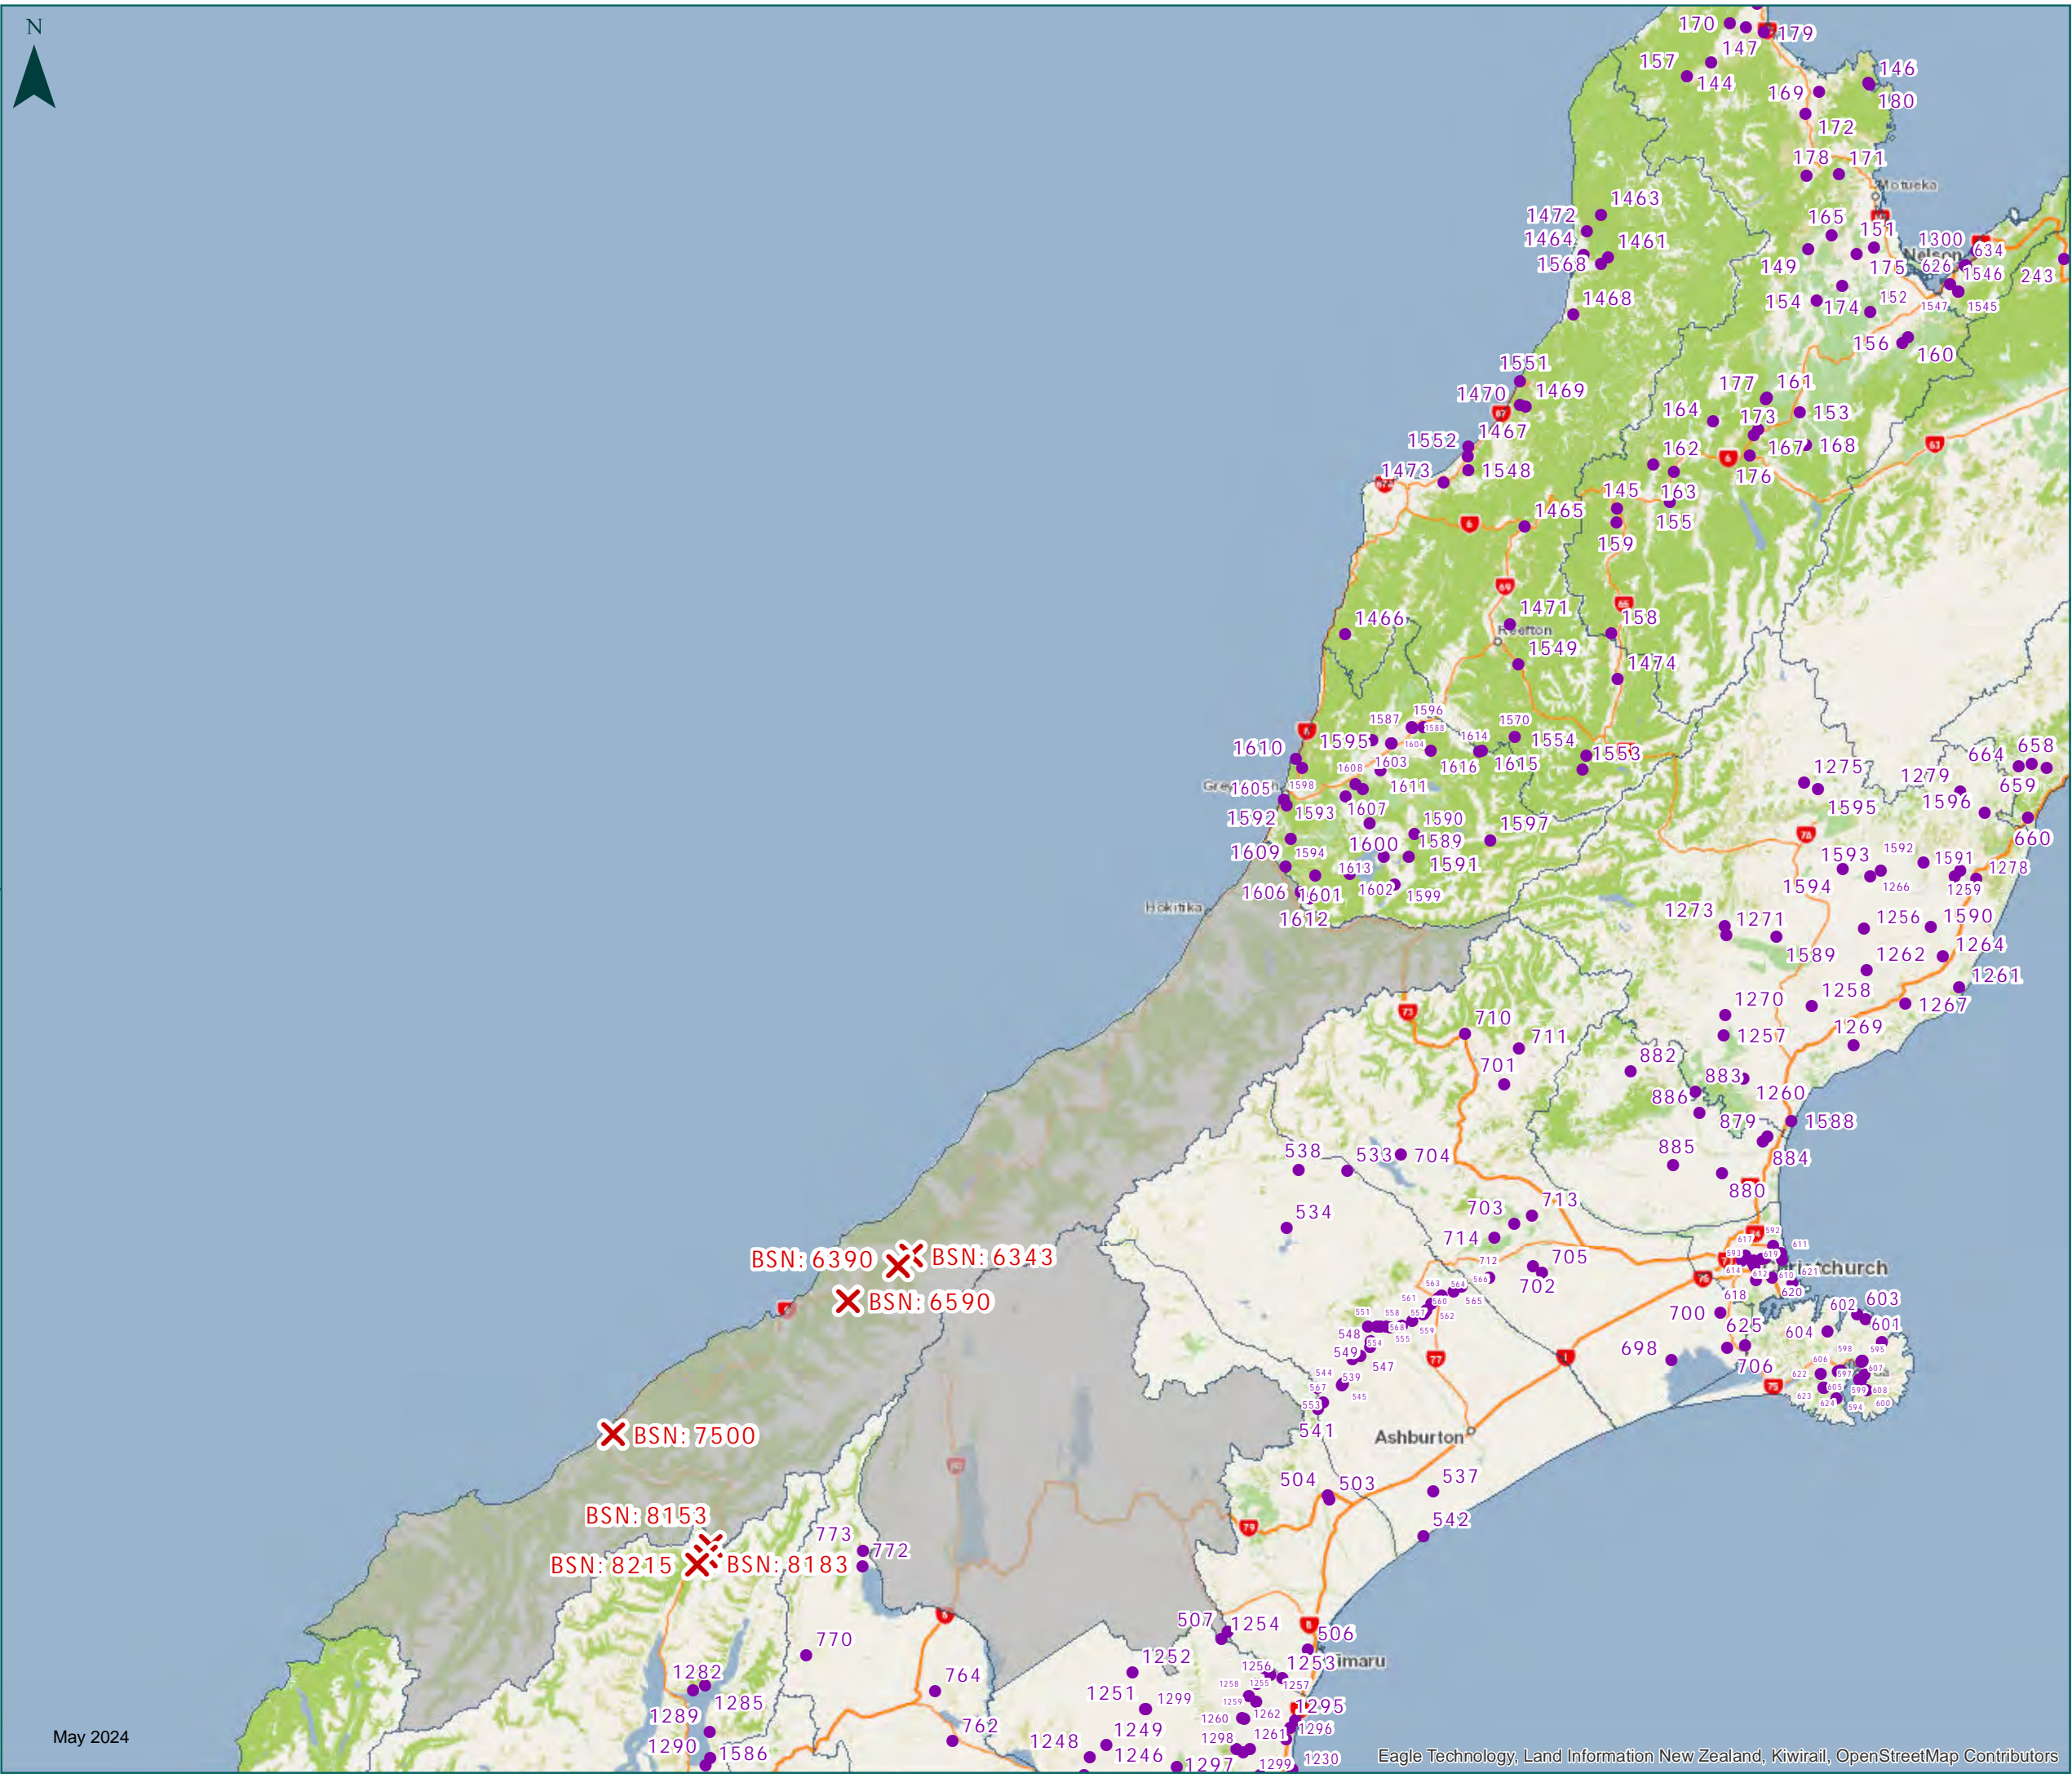

50MAX Road Controlling Authorities - South Island

Local roads can be used EXCEPT for the restricted bridges/roads listed in the following tables

Ashburton District
Buller District
Central Otago District
Christchurch City
Clutha District
Dunedin City
Gore District
Grey District
Hurunui District
Invercargill City
Kaikoura District
Marlborough District
Nelson City
Queenstown Lakes
District
Selwyn District
Southland District
Tasman District
Timaru District
Waimakariri District
Waimate District
Waitaki District

SH	BSN	Name	Region	Northing	Easting
SH 6	6343	FOX RIVER BRIDGE - 6343	Christchurch	5181826.2937	1358077.2611
SH 6	6390	COOK RIVER (WEHEKA) BRIDGE - 6390	Christchurch	5179319.6396	1354758.1994
SH 6	6590	KARANGARUA RIVER BRIDGE - 6590	Christchurch	5170451.8171	1342141.616
SH 6	8153	FISH RIVER BRIDGE - 8153	Dunedin	5108774.6331	1307472.8408
SH 6	7500	HAAST RIVER BRIDGE - 7500	Christchurch	5136745.1532	1282914.7575
SH 6	8183	MAKARORA RIVER BRIDGE - 8183	Dunedin	5106071.484	1306371.7233
SH 6	8215	CAMERONS CREEK BRIDGE - 8215	Dunedin	5104103.517	1304129.6629

50MAX Book of Maps

Version: May 2024

South Island West Coast Region

All RCA's (Districts)

-  State Highway 50MAX Restrictions
-  Local Road 50MAX Bridge Restrictions
-  NZTA State Highways
-  Restricted RCA - consult local authority to use local roads

For detailed information visit www.nzta.govt.nz/commercial-driving/high-productivity

50MAX Book of Maps

Version: May 2024

South Island West Coast Region

Buller District

-  State Highway 50MAX Restrictions
-  Local Road 50MAX Bridge Restrictions
-  NZTA State Highways
-  Restricted RCA - consult local authority to use local roads