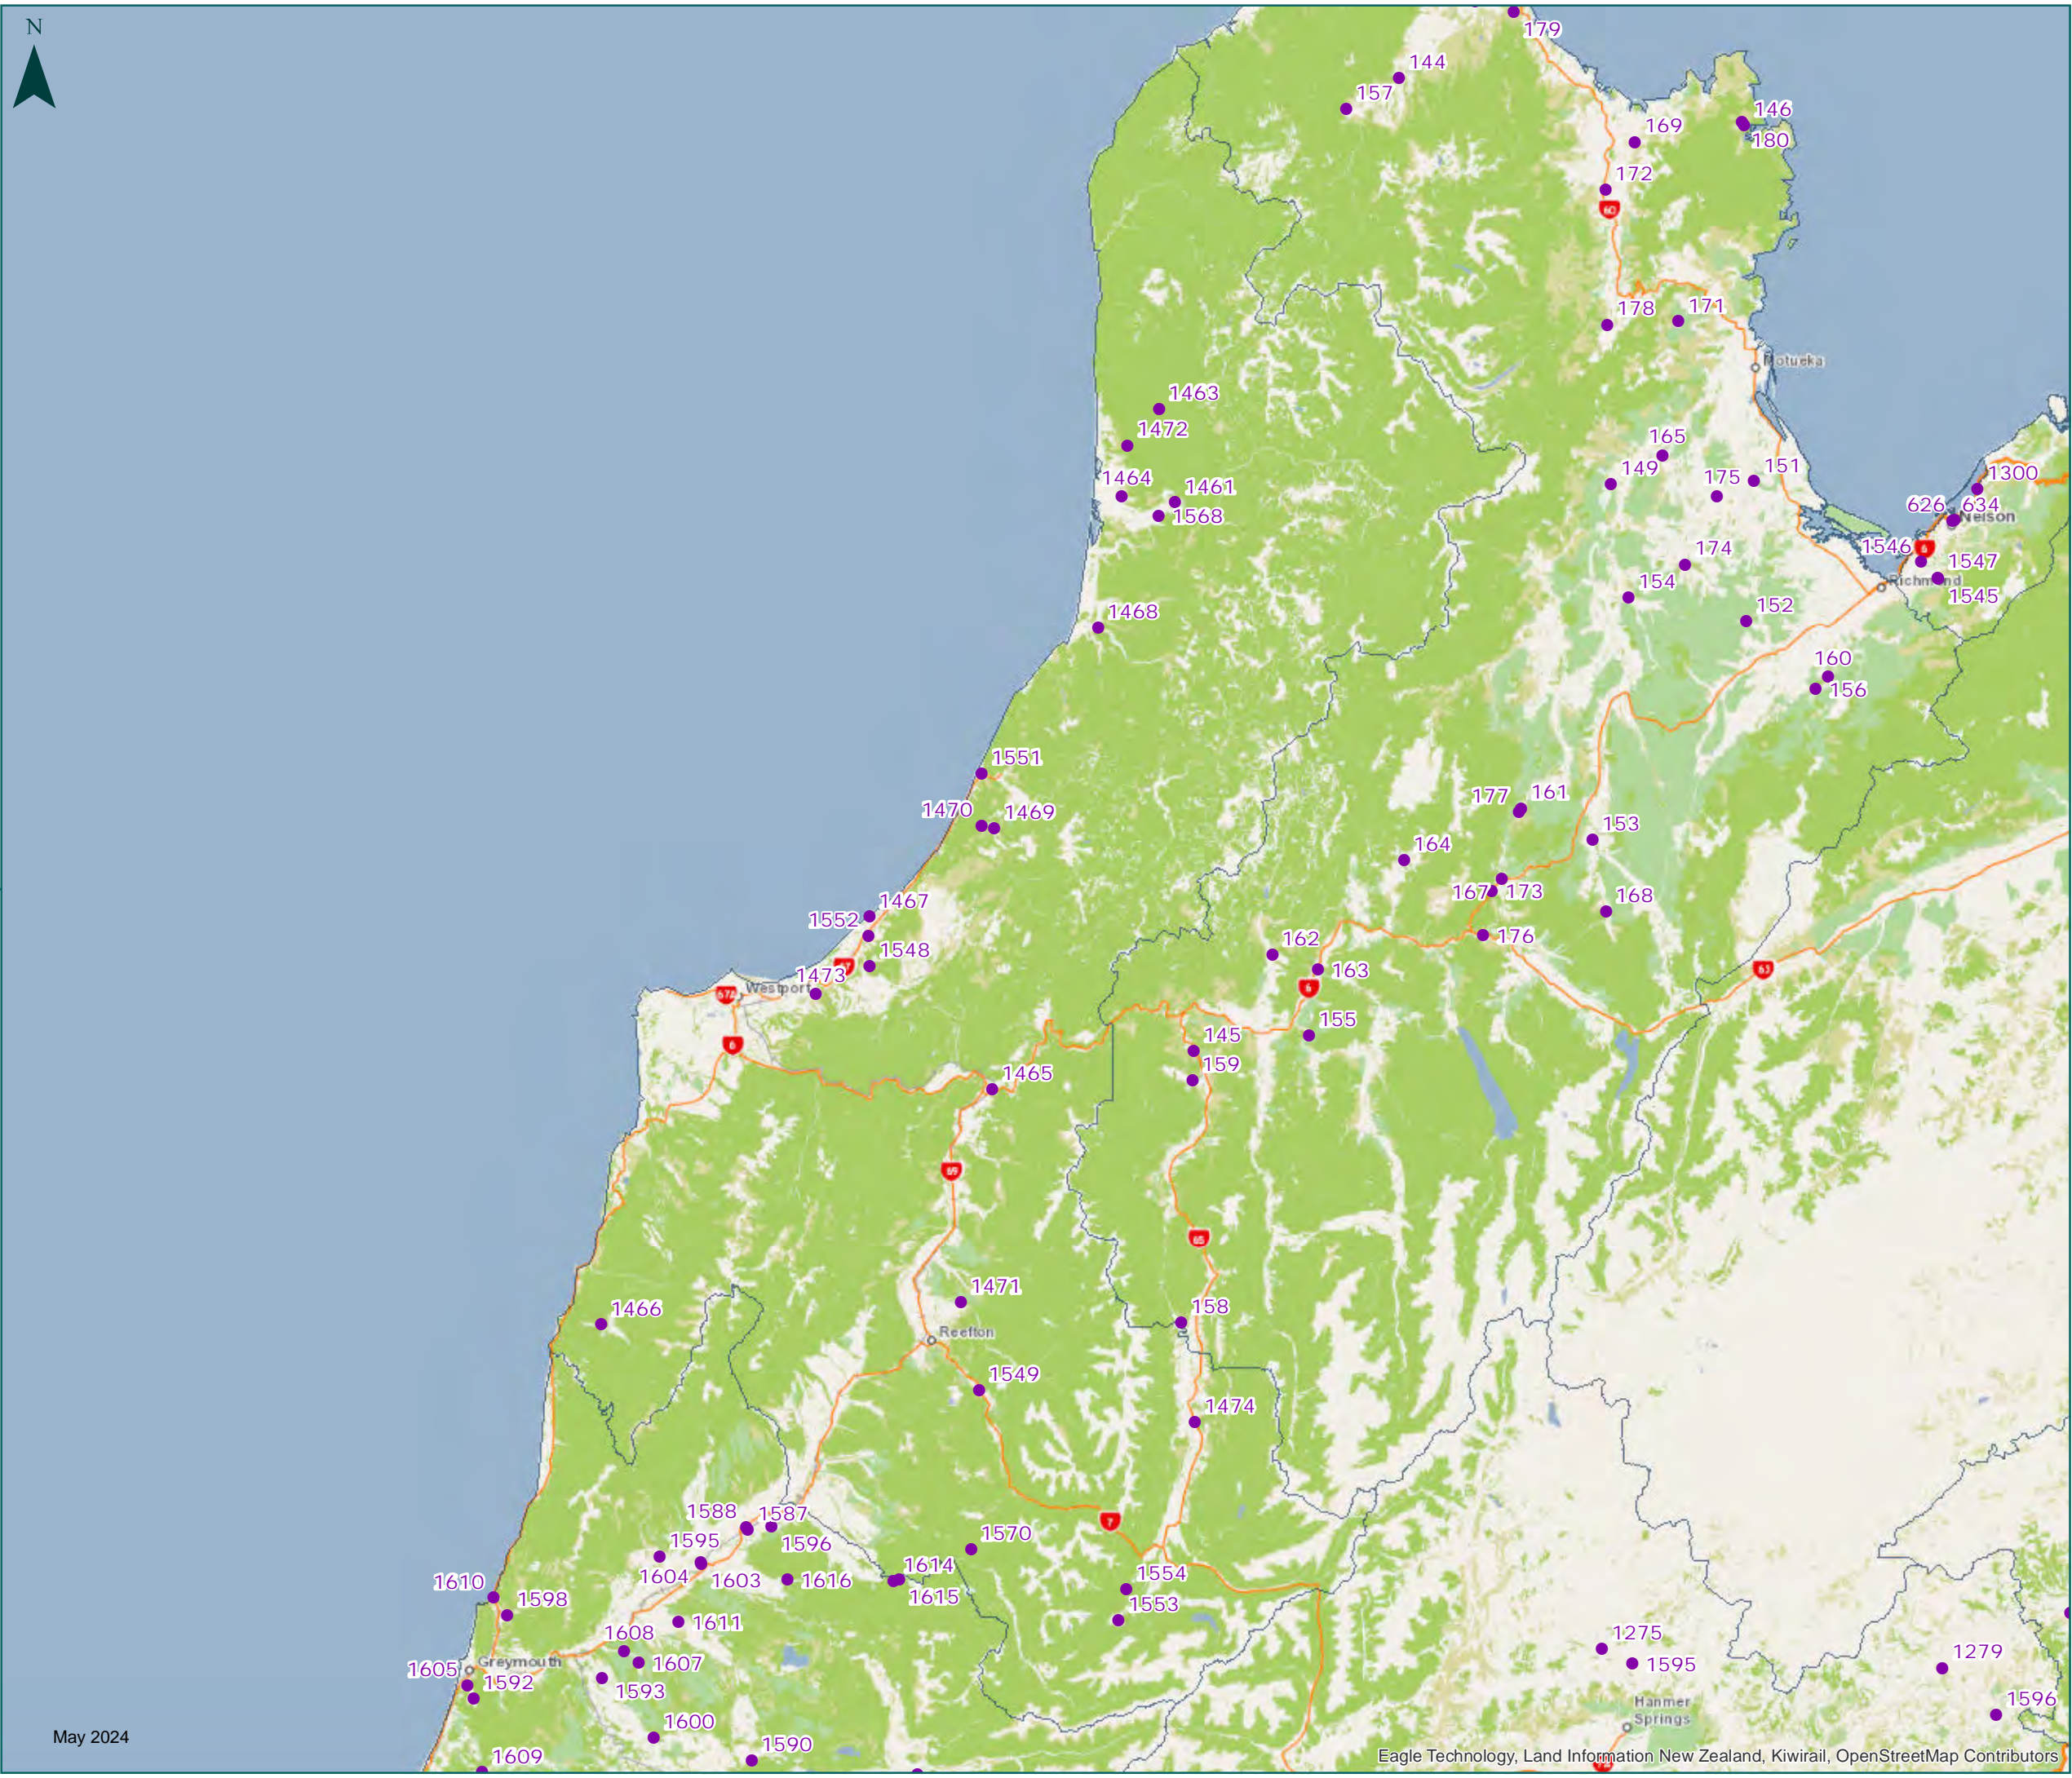

50MAX Road Controlling Authorities - South Island

Local roads can be used EXCEPT for the restricted bridges/roads listed in the following tables

Ashburton District
Buller District
Central Otago District
Christchurch City
Clutha District
Dunedin City
Gore District
Grey District
Hurunui District
Invercargill City
Kaikoura District
Marlborough District
Nelson City
Queenstown Lakes
District
Selwyn District
Southland District
Tasman District
Timaru District
Waimakariri District
Waimate District
Waitaki District

SH	BSN	Name	Region	Northing	Easting
SH 6	6343	FOX RIVER BRIDGE - 6343	Christchurch	5181826.2937	1358077.2611
SH 6	6390	COOK RIVER (WEHEKA) BRIDGE - 6390	Christchurch	5179319.6396	1354758.1994
SH 6	6590	KARANGARUA RIVER BRIDGE - 6590	Christchurch	5170451.8171	1342141.616
SH 6	8153	FISH RIVER BRIDGE - 8153	Dunedin	5108774.6331	1307472.8408
SH 6	7500	HAAST RIVER BRIDGE - 7500	Christchurch	5136745.1532	1282914.7575
SH 6	8183	MAKARORA RIVER BRIDGE - 8183	Dunedin	5106071.484	1306371.7233
SH 6	8215	CAMERONS CREEK BRIDGE - 8215	Dunedin	5104103.517	1304129.6629

50MAX Book of Maps

Version: May 2024

South Island West Coast Region

All RCA's (Districts)

-  State Highway 50MAX Restrictions
-  Local Road 50MAX Bridge Restrictions
-  NZTA State Highways
-  Restricted RCA - consult local authority to use local roads

For detailed information visit www.nzta.govt.nz/commercial-driving/high-productivity

50MAX Book of Maps

Version: May 2024

South Island West Coast Region

Buller District

-  State Highway 50MAX Restrictions
-  Local Road 50MAX Bridge Restrictions
-  NZTA State Highways
-  Restricted RCA - consult local authority to use local roads