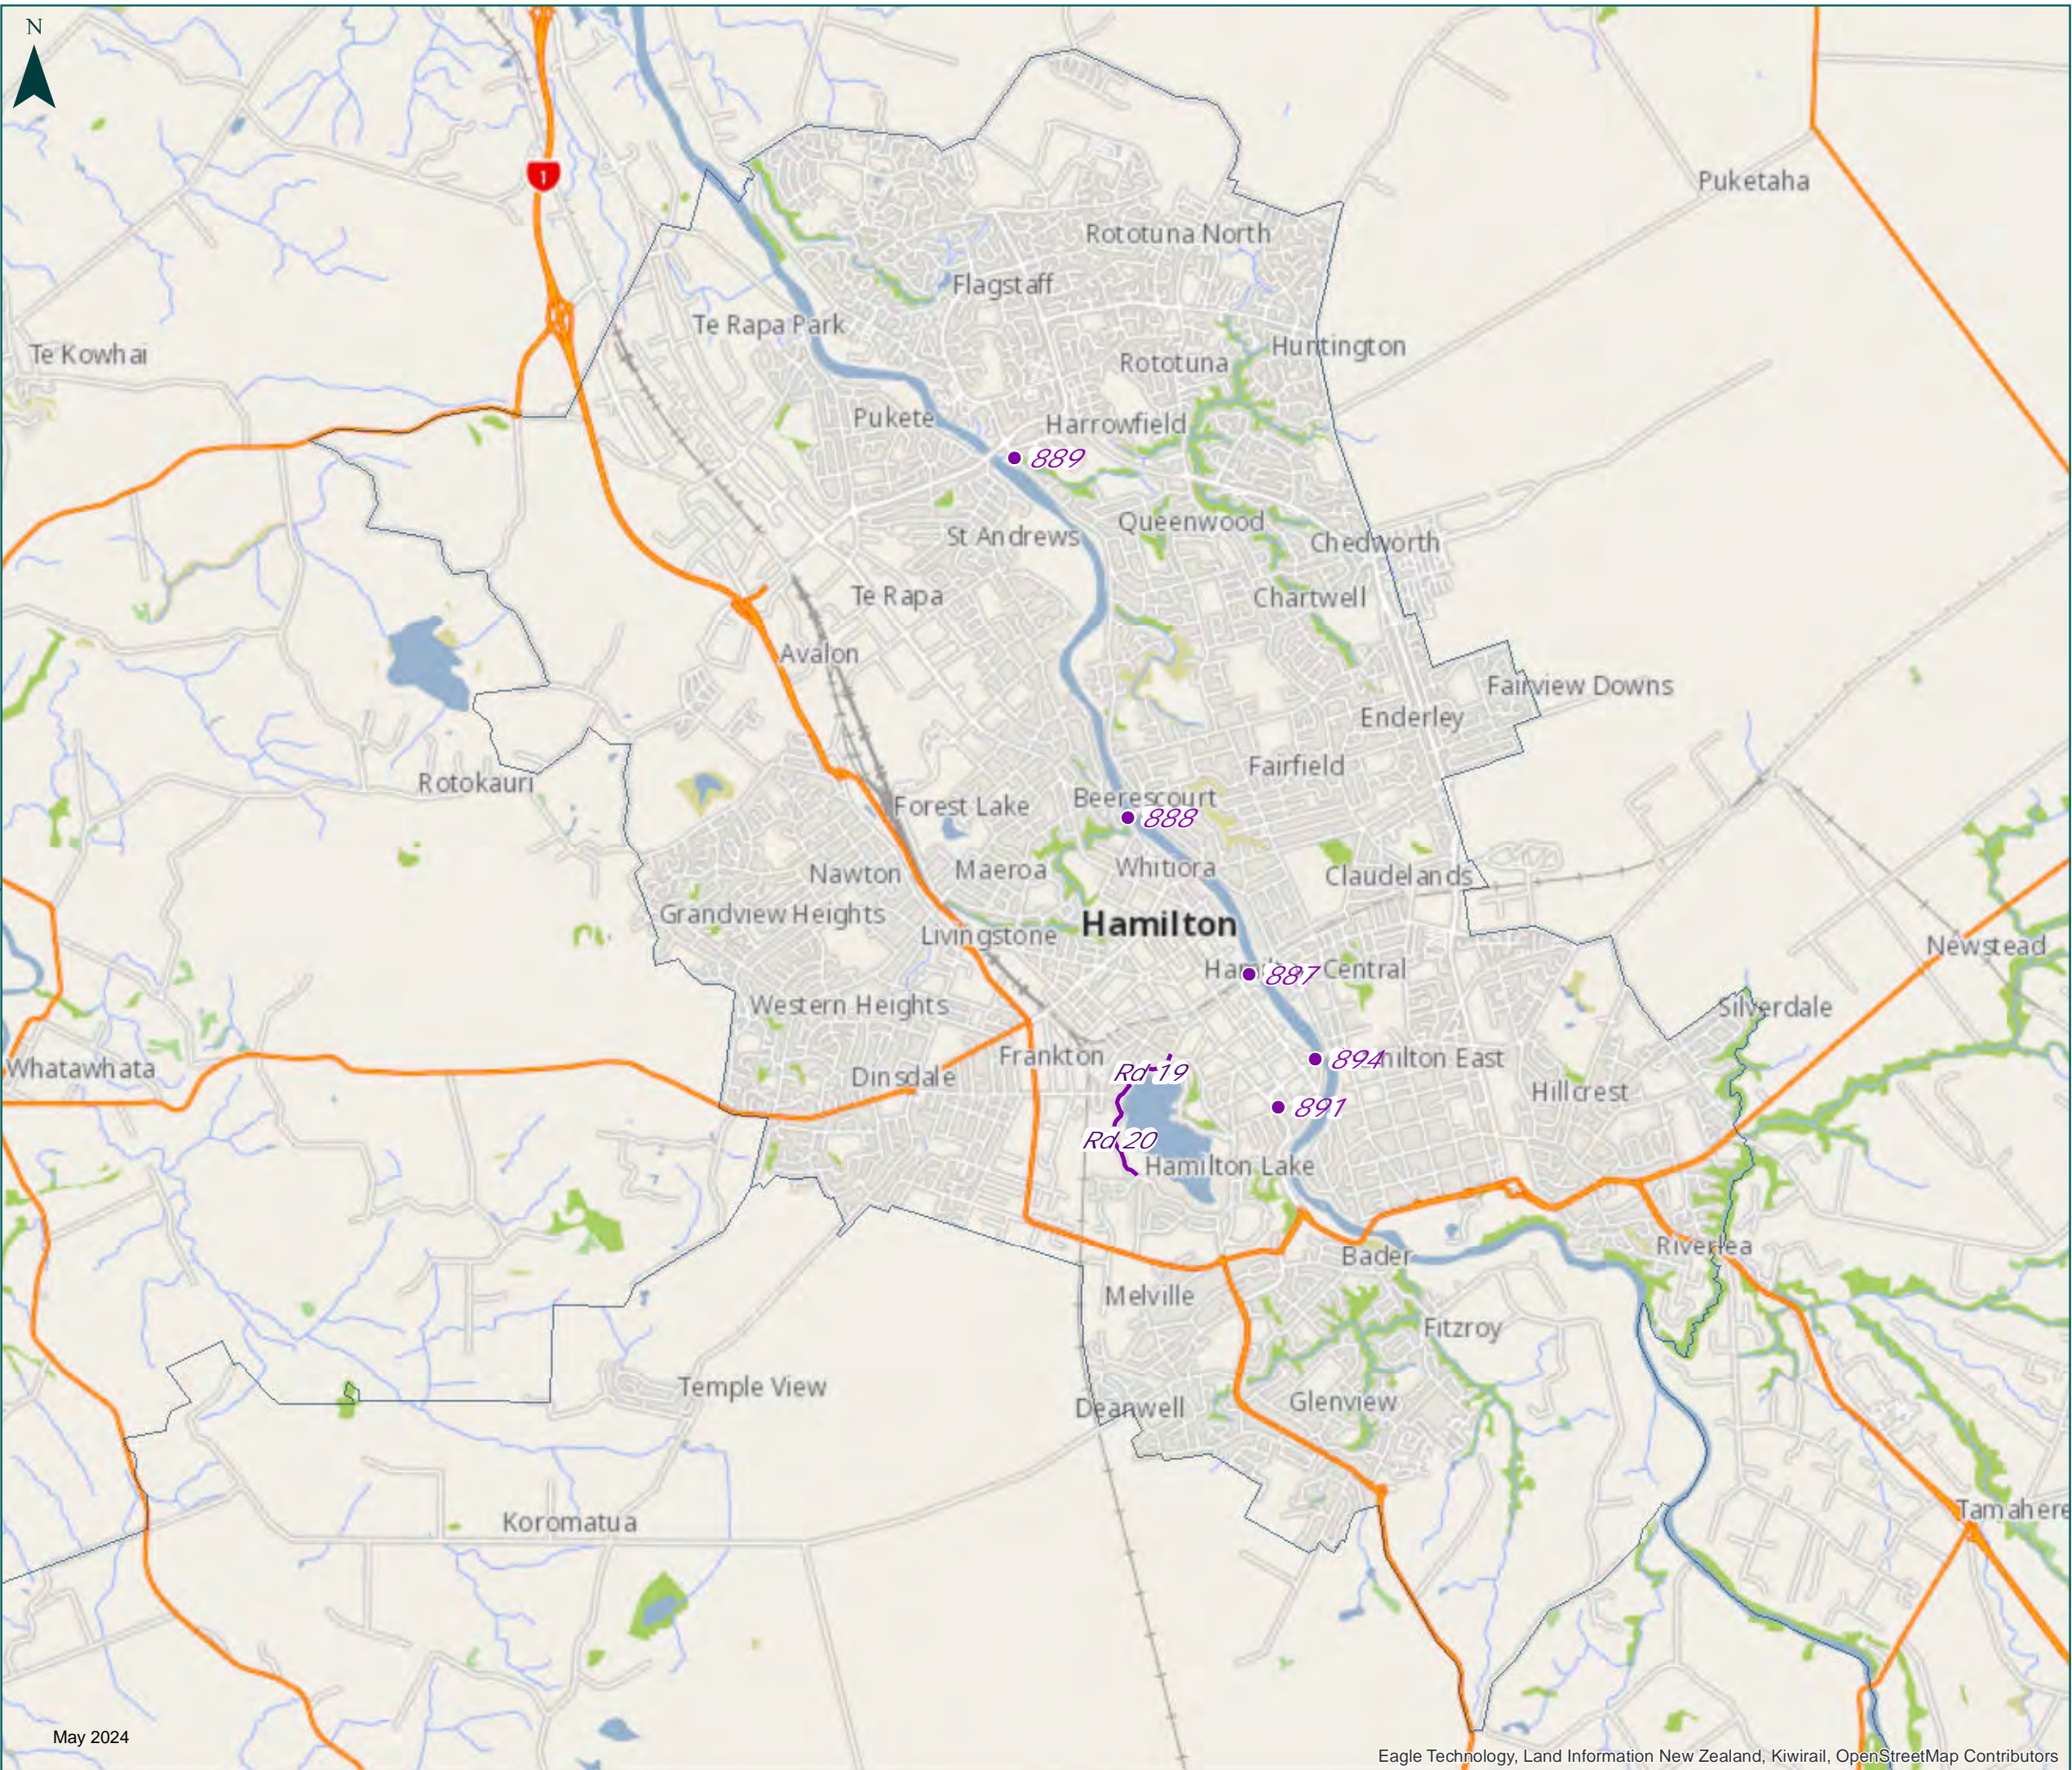

50MAX Book of Maps
Version: May 2024

North Island
Waikato Region

Hamilton City

- ✘ State Highway 50MAX Restrictions
- Local Road 50MAX Bridge Restrictions
- Local Road 50MAX Road Restrictions
- NZTA State Highways
- Restricted RCA - consult local authority to use local roads

For detailed information visit
www.nzta.govt.nz/commercial-driving/high-productivity