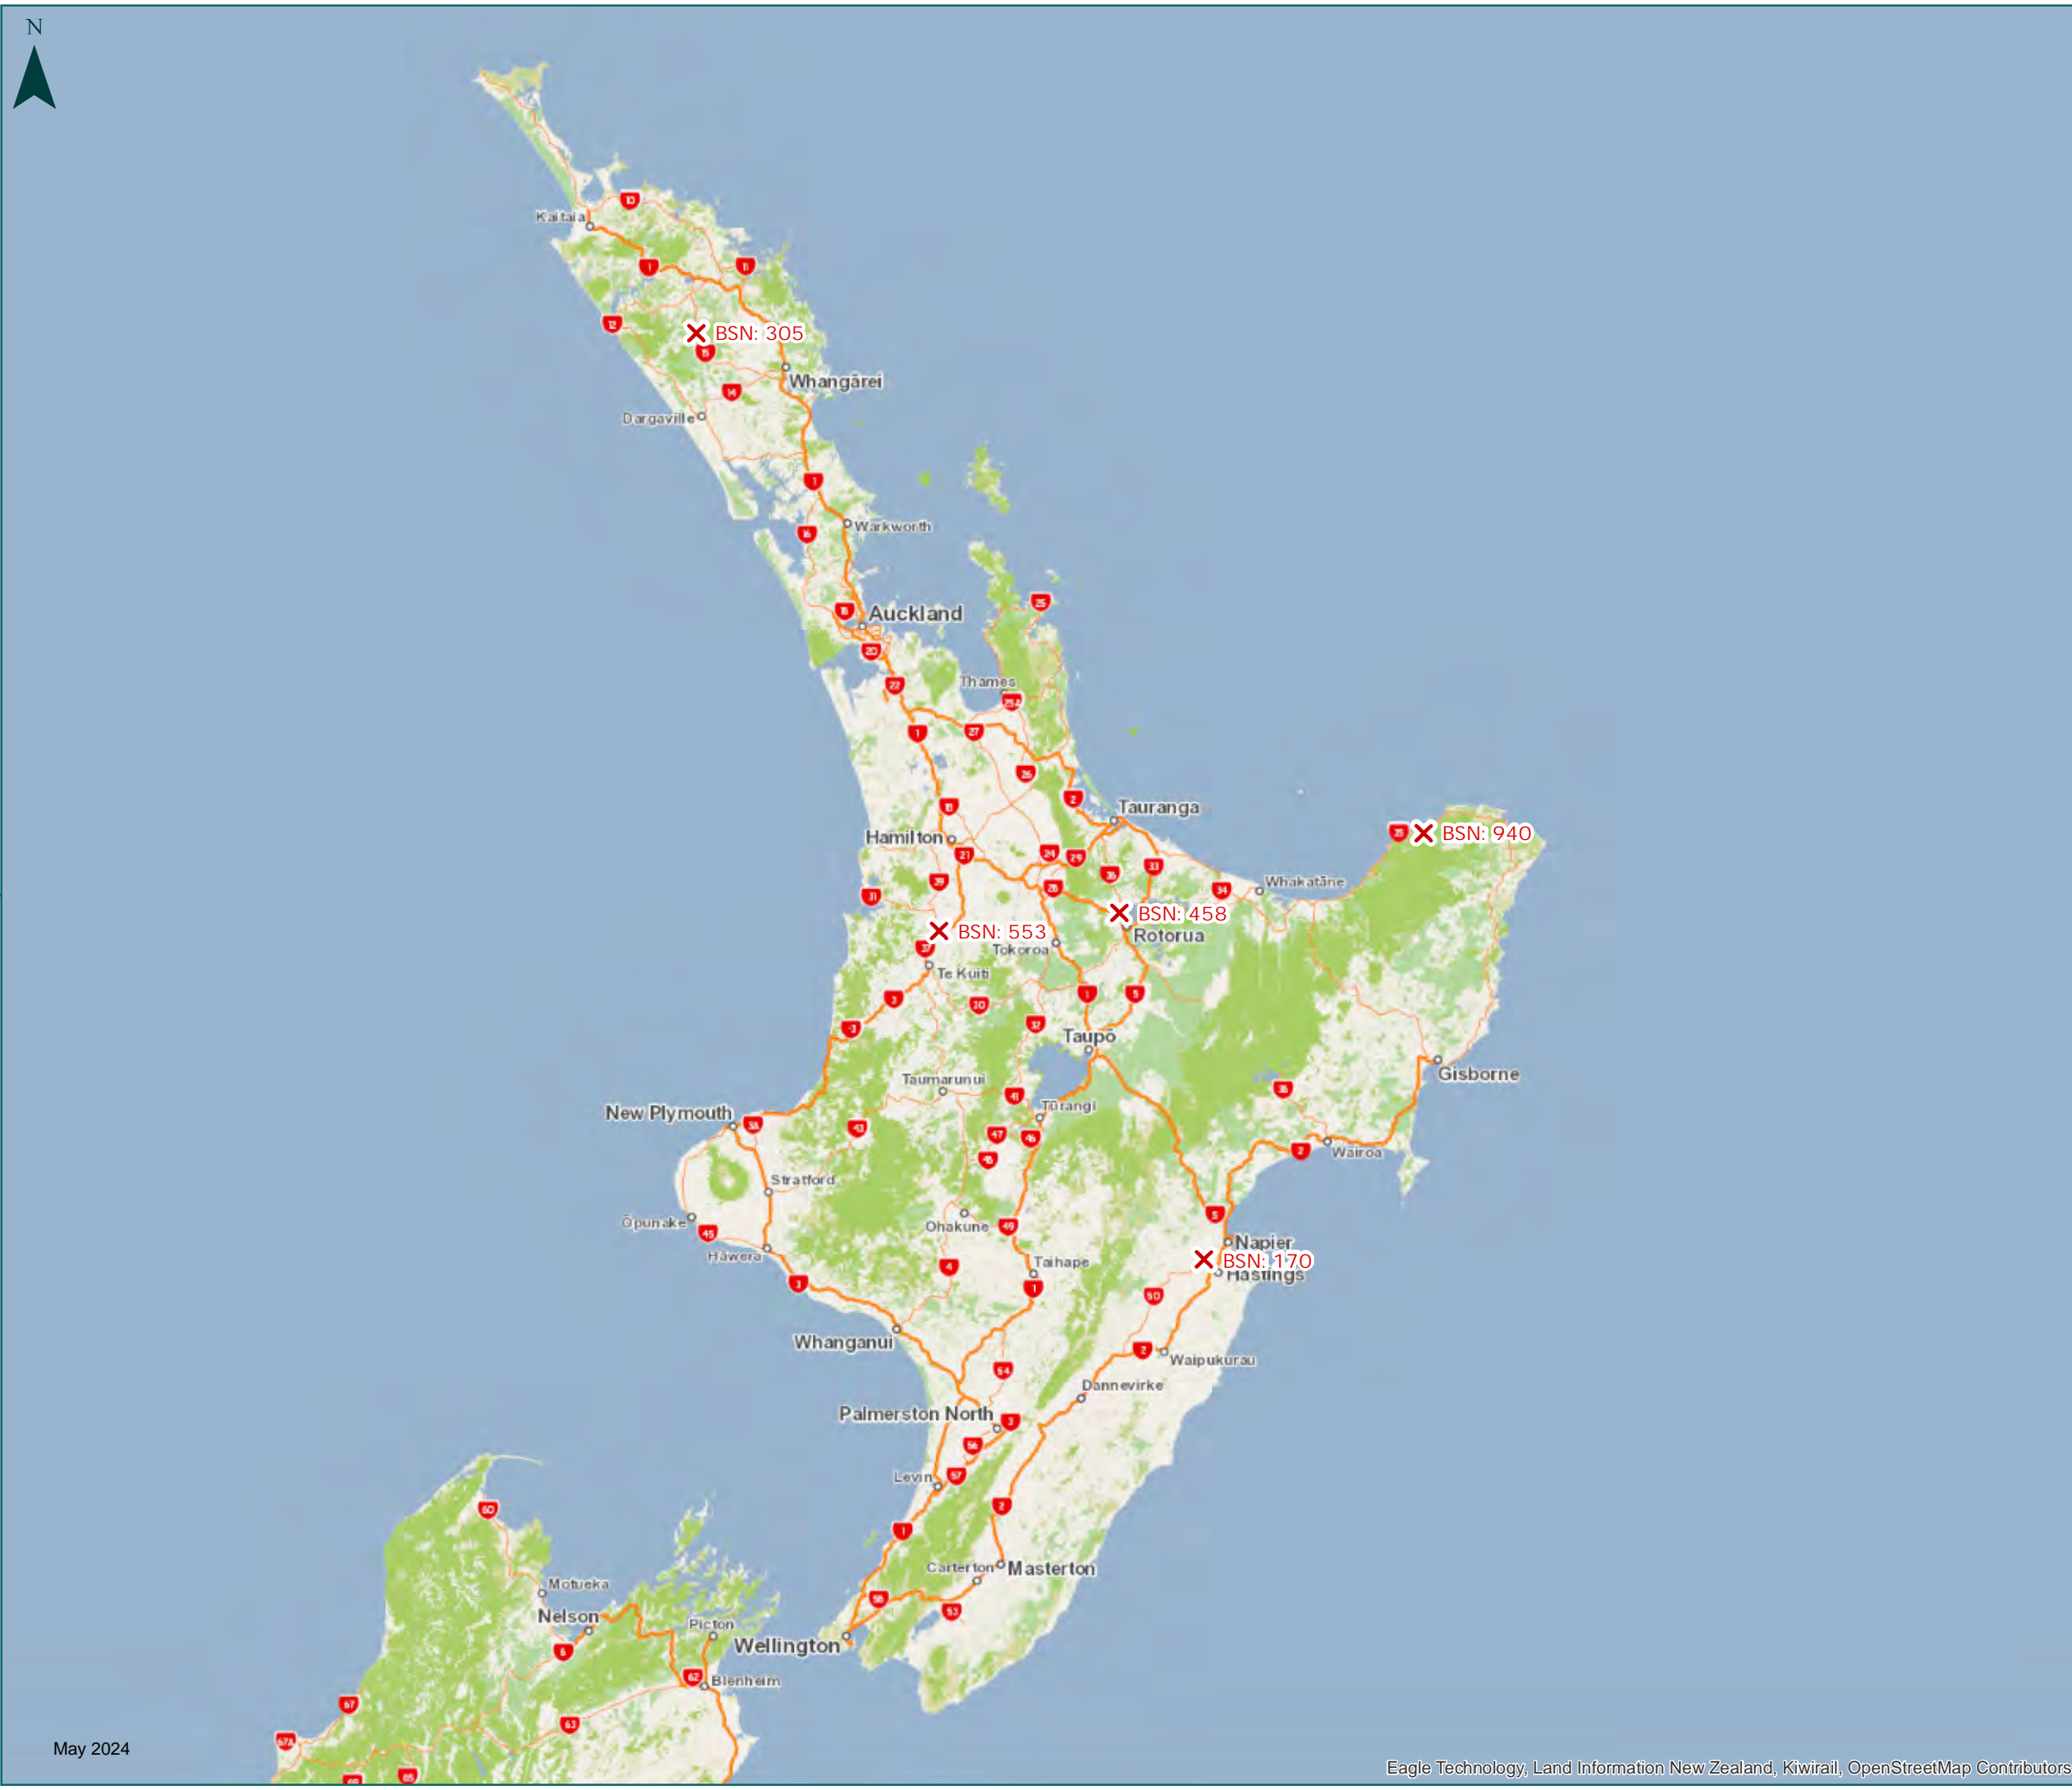

50MAX Book of Maps

North Island Waikato Region

✘ State Highway 50MAX Restrictions

For detailed information visit
www.nzta.govt.nz/commercial-driving/high-productivity

50MAX Road Controlling Authorities - North Island

Local roads can be used EXCEPT for the restricted bridges/roads listed in the following tables

Auckland City
Carterton District
Far North District
Gisborne District
Hamilton City
Hastings District
Hauraki District
Horowhenua District
Hutt City
Kaipara District
Kapiti Coast District
Kawerau District
Manawatu District
Masterton District
Matamata-Piako District
New Plymouth District
Opotiki District
Otorohanga District
Palmerston North City
Porirua City
Rangitikei District
Rotorua District
Ruapehu District
South Taranaki District
South Waikato District
South Wairarapa District
Stratford District
Taranua District
Taupo District
Tauranga District

Local roads can be used EXCEPT for the restricted bridges/roads listed in the following tables

- Thames-Coromandel District
- Upper Hutt City
- Waikato District
- Waipa District
- Wairoa District
- Waitomo District
- Wanganui District
- Wellington City
- Western Bay Of Plenty District
- Whakatane District
- Whangarei District

Wanganui District Council

	Road Name	X Start	Y Start	X End	Y End
Rd: 21	VICTORIA AVENUE	1775620.4783	5577447.5078	1775147.2823	5577829.39

Western Bay of Plenty

	Road Name	X Start	Y Start	X End	Y End
Rd: 1	BELL RD (5.7 KM / 9 MINS)	1890705.0672	5818697.3063	1896031.4705	5817384.0923
Rd: 3	KAIKOKOPU RD (3.0 KM / 5 MINS)	1905246.1019	5811914.8406	1904186.0728	5809252.0392
Rd: 4	KAITUNA RIVER RD (3.4 KM / 6 MINS)	1894946.1584	5814187.8022	1896788.1488	5812327.7708
Rd: 5	KENANA RD (1.8 KM / 3 MINS)	1894751.7159	5813611.2949	1895389.0065	5812099.18
Rd: 6	PAH RD (4.8 KM / 8 MINS)	1894835.649	5815462.0664	1896894.8325	5813548.6921
Rd: 7	PARTON RD (3.2 KM / 4 MINS)	1891526.7277	5820570.5759	1891337.273	5818679.4276