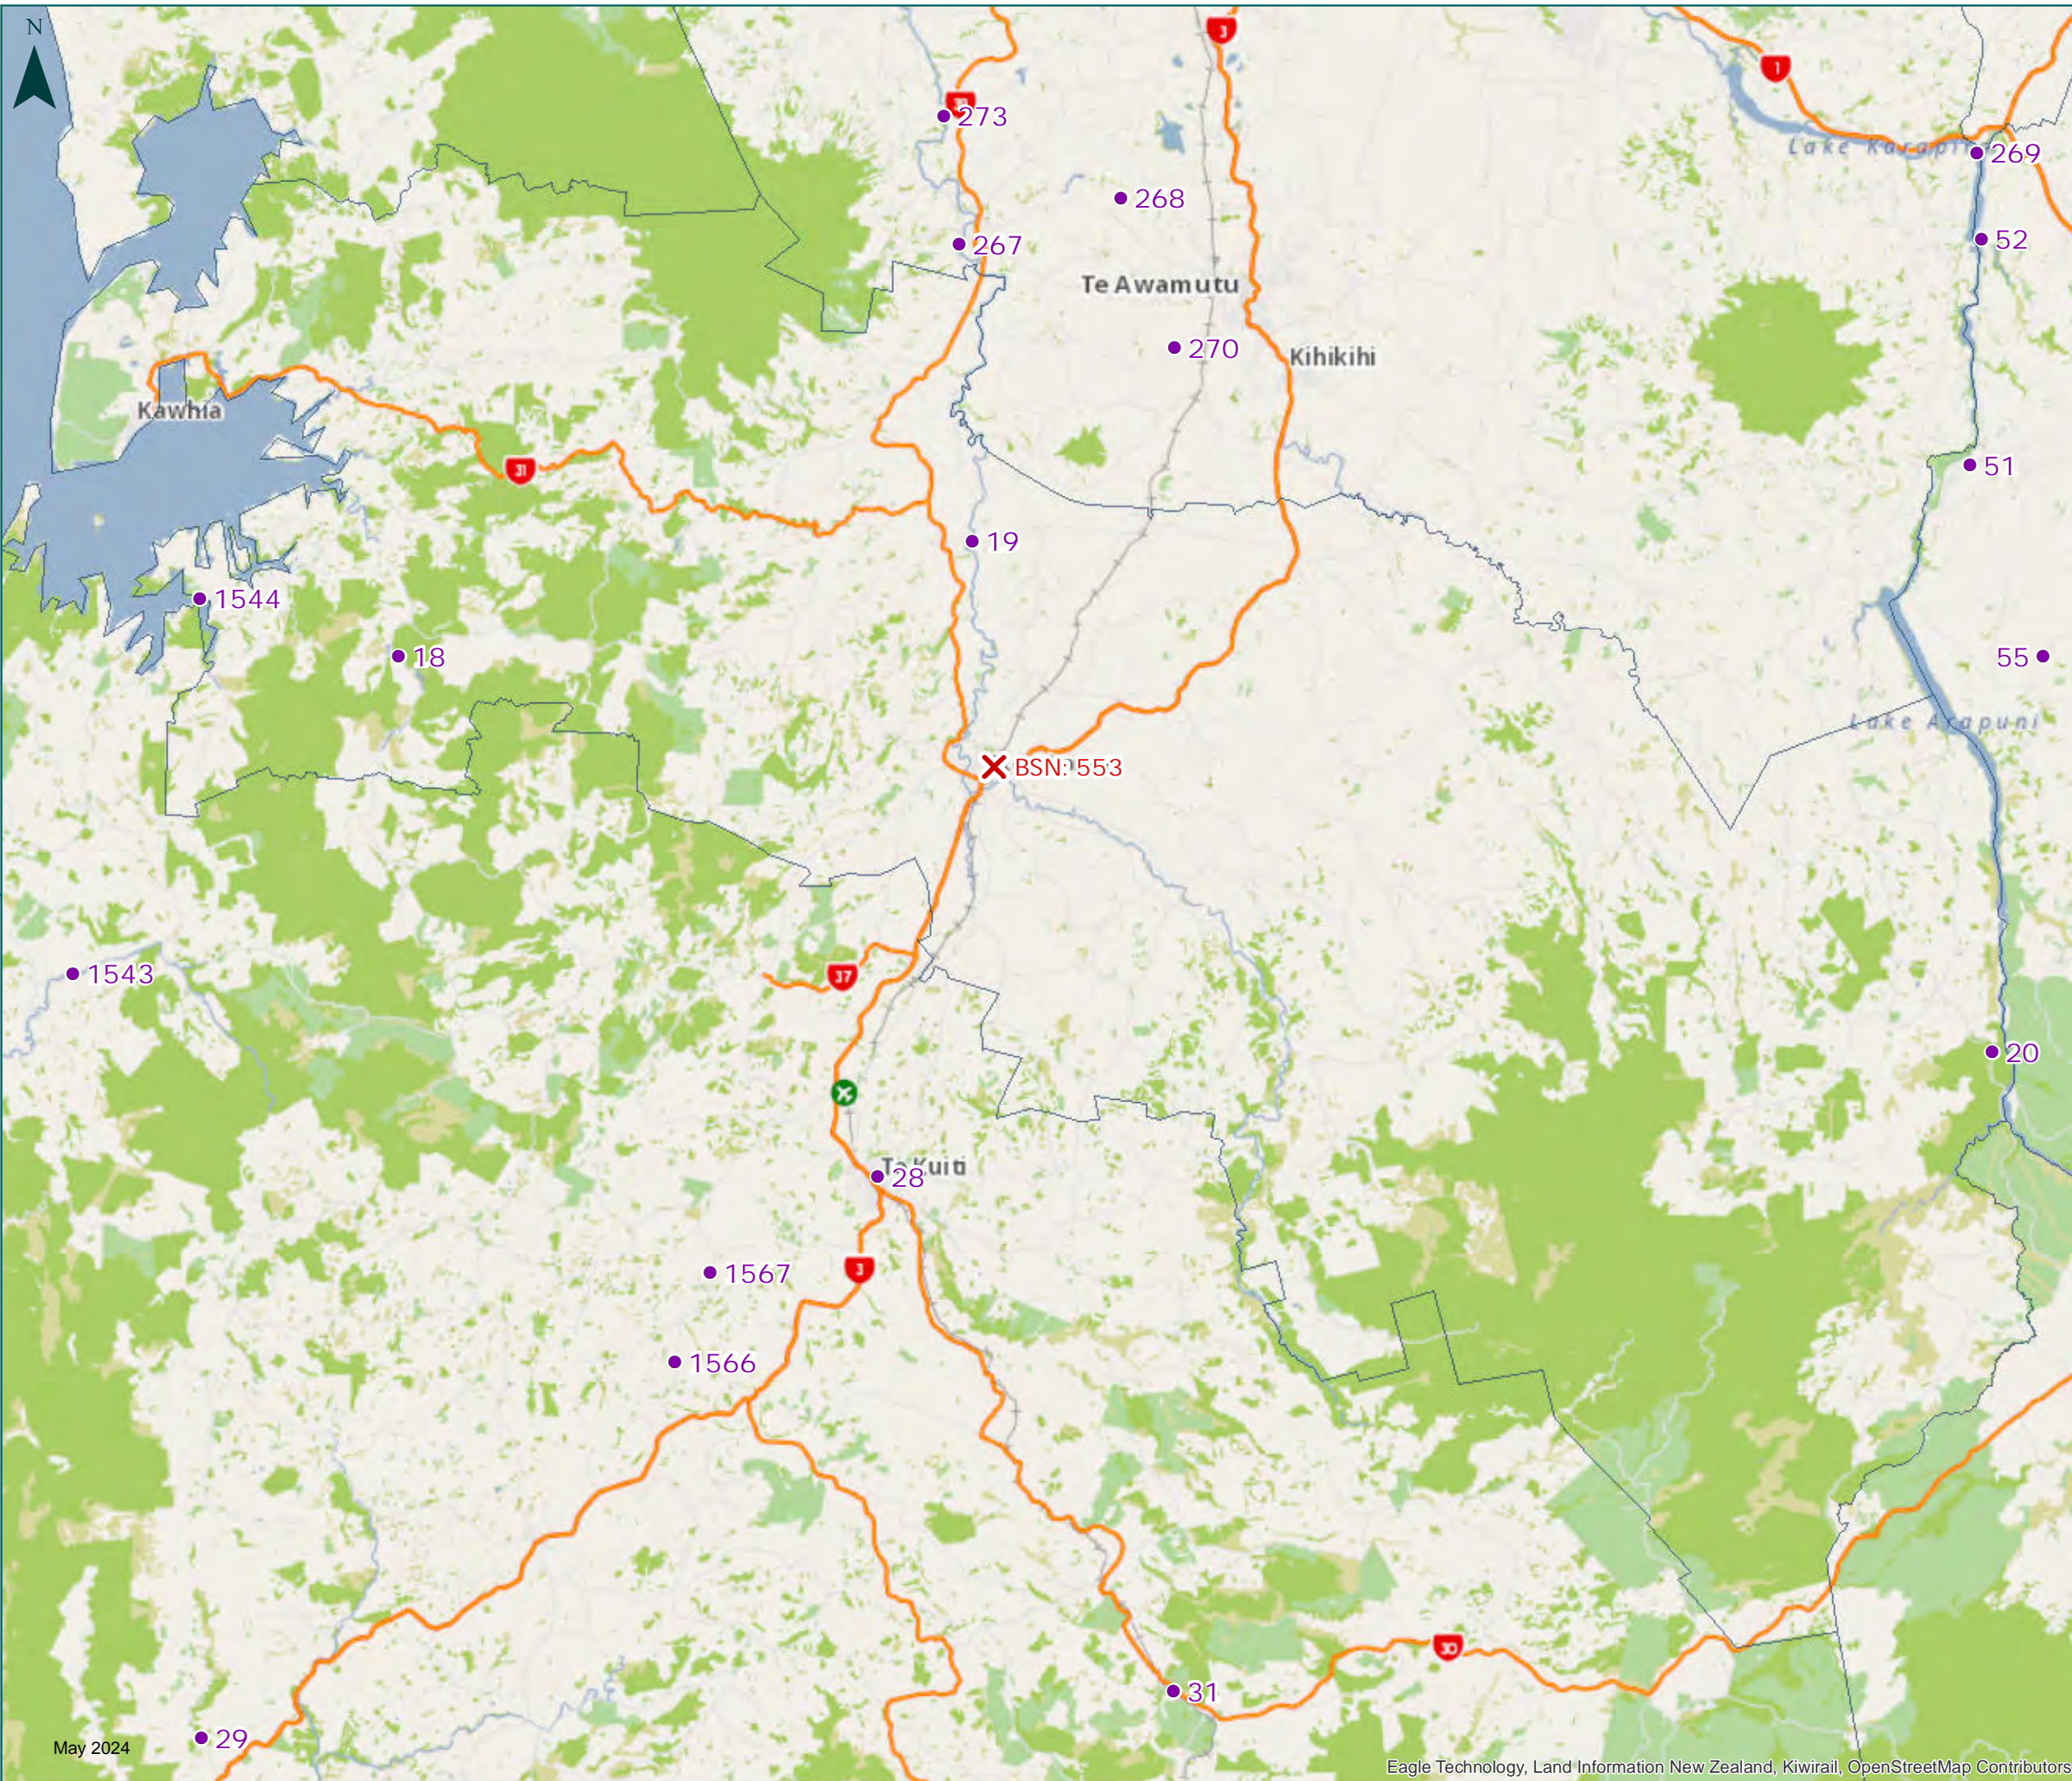

- State Highway 50MAX Restrictions
- Local Road 50MAX Bridge Restrictions
- NZTA State Highways
- Restricted RCA - consult local authority to use local roads

For detailed information visit
www.nzta.govt.nz/commercial-driving/high-productivity

0 4.5
km