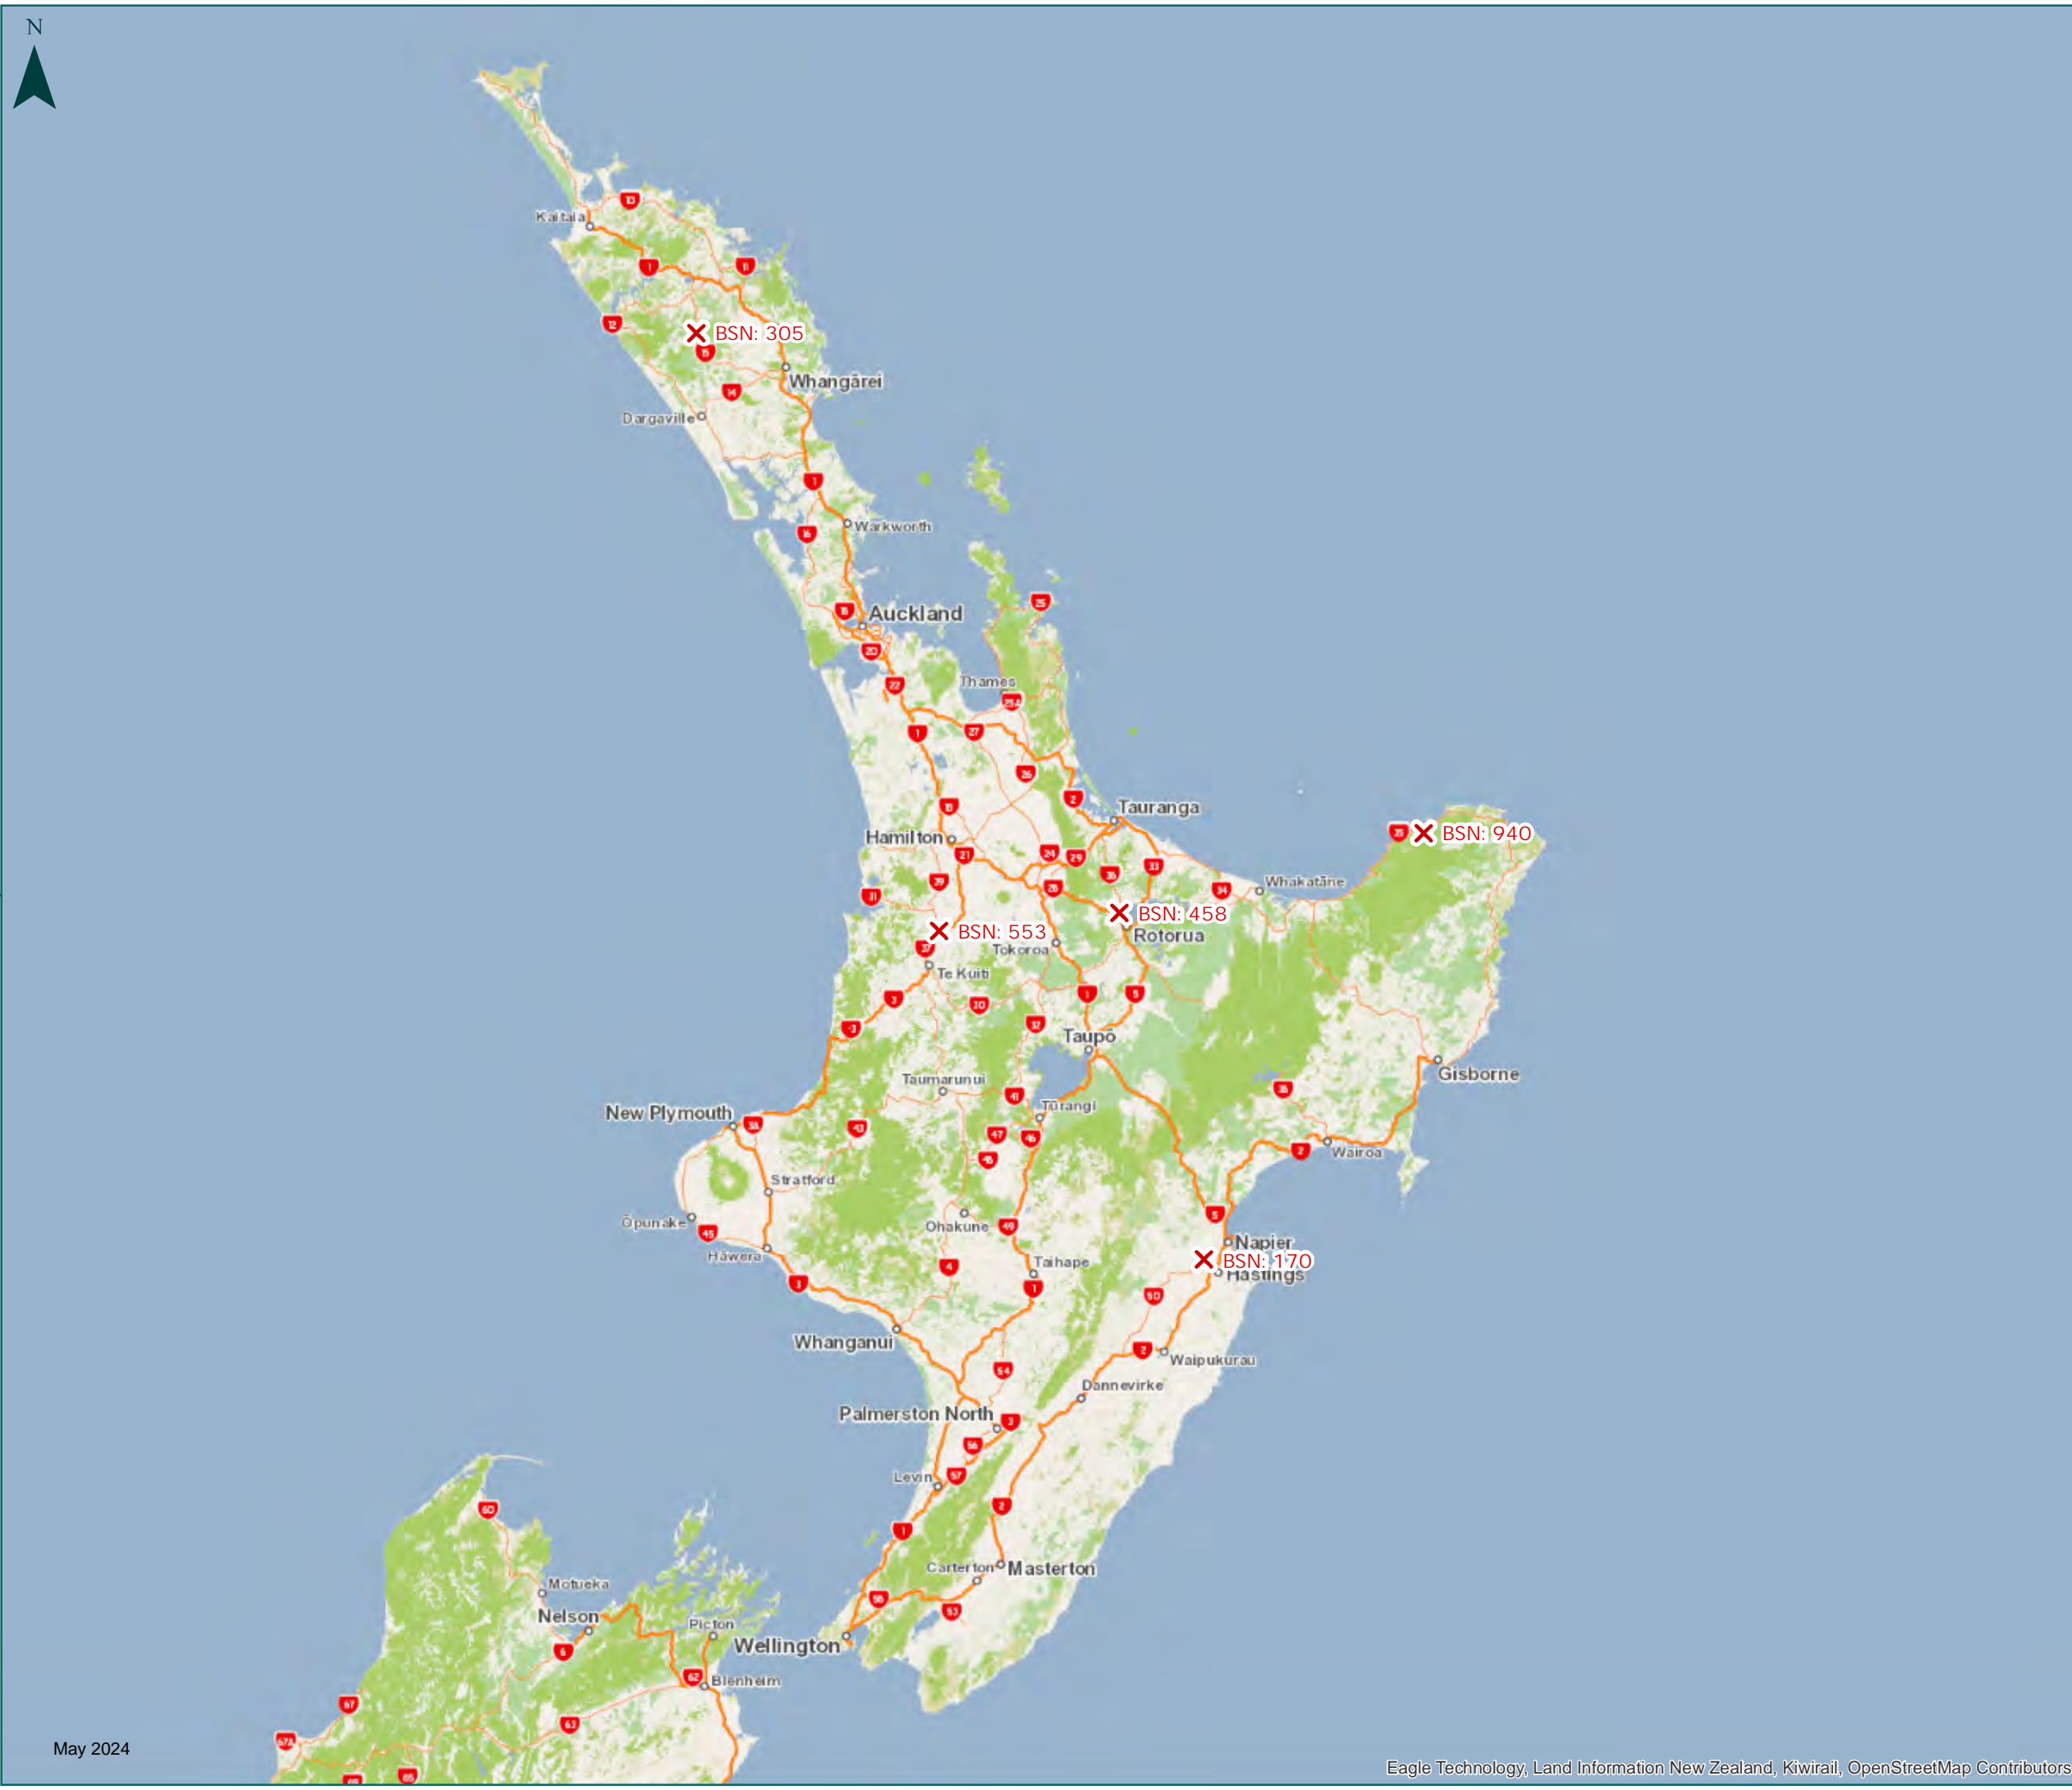

50MAX Book of Maps

North Island Gisborne Region

North Island
North Island

✘ State Highway 50MAX Restrictions

For detailed information visit
www.nzta.govt.nz/commercial-driving/high-productivity

50MAX Road Controlling Authorities - North Island

Local roads can be used EXCEPT for the restricted bridges/roads listed in the following tables

Auckland City
Carterton District
Far North District
Gisborne District
Hamilton City
Hastings District
Hauraki District
Horowhenua District
Hutt City
Kaipara District
Kapiti Coast District
Kawerau District
Manawatu District
Masterton District
Matamata-Piako District
New Plymouth District
Opotiki District
Otorohanga District
Palmerston North City
Porirua City
Rangitikei District
Rotorua District
Ruapehu District
South Taranaki District
South Waikato District
South Wairarapa District
Stratford District
Taranua District
Taupo District
Tauranga District

Local roads can be used EXCEPT for the restricted bridges/roads listed in the following tables

- Thames-Coromandel District
- Upper Hutt City
- Waikato District
- Waipa District
- Wairoa District
- Waitomo District
- Wanganui District
- Wellington City
- Western Bay Of Plenty District
- Whakatane District
- Whangarei District

State Highway 50MAX Restrictions - North Island

SH	BSN	Name	Region	Northing	Easting
SH 15	305	AWARUA RIVER BRIDGE - 305	Northland	6062745	1675706
SH 3	553	OTOROHANGA RAIL OVERBRIDGE - 553	Waikato	5771489	1793959
SH 35	940	RAUKOKORE RIVER BRIDGE - 940	Bay of Plenty	5819174	2029855
SH 36	458	NGONGOTAHA STREAM BRIDGE - 458	Tauranga	5780169.6795	1881761.3263
SH 50	170	NGARURORO RIVER BRIDGE - 170	Hawkes' Bay	5611506	1922995